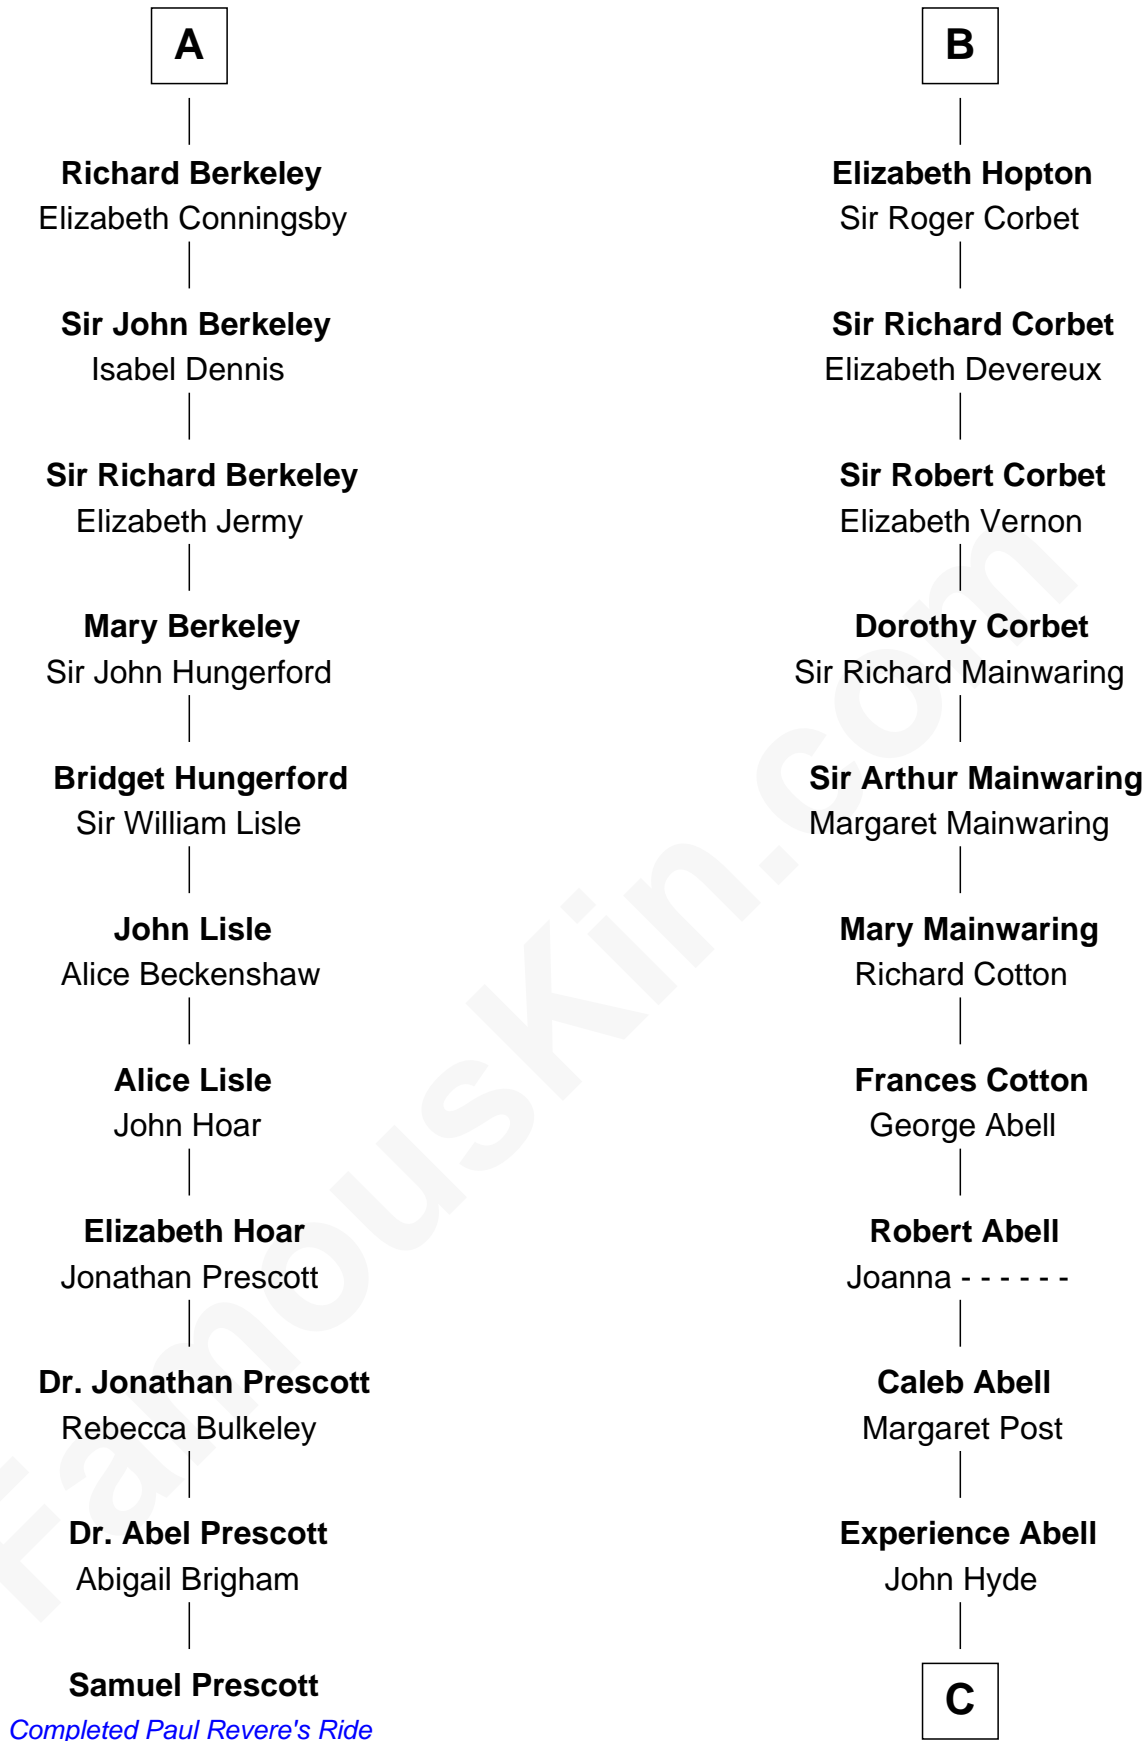

FamousKin.com

Relationship Chart of

Samuel Prescott

Completed Paul Revere's Midnight Ride

17th cousin 4 times removed of

Grover Cleveland

22nd and 24th U.S. President

John de Botetourte

Maud FitzThomas

C

James Hyde
Sarah Marshall

Abiah Hyde
Aaron Cleveland

William Cleveland
Margaret Falley

Rev. Richard Falley Cleveland
Ann Neal

Grover Cleveland
22nd and 24th U.S. President

FamousKin.com