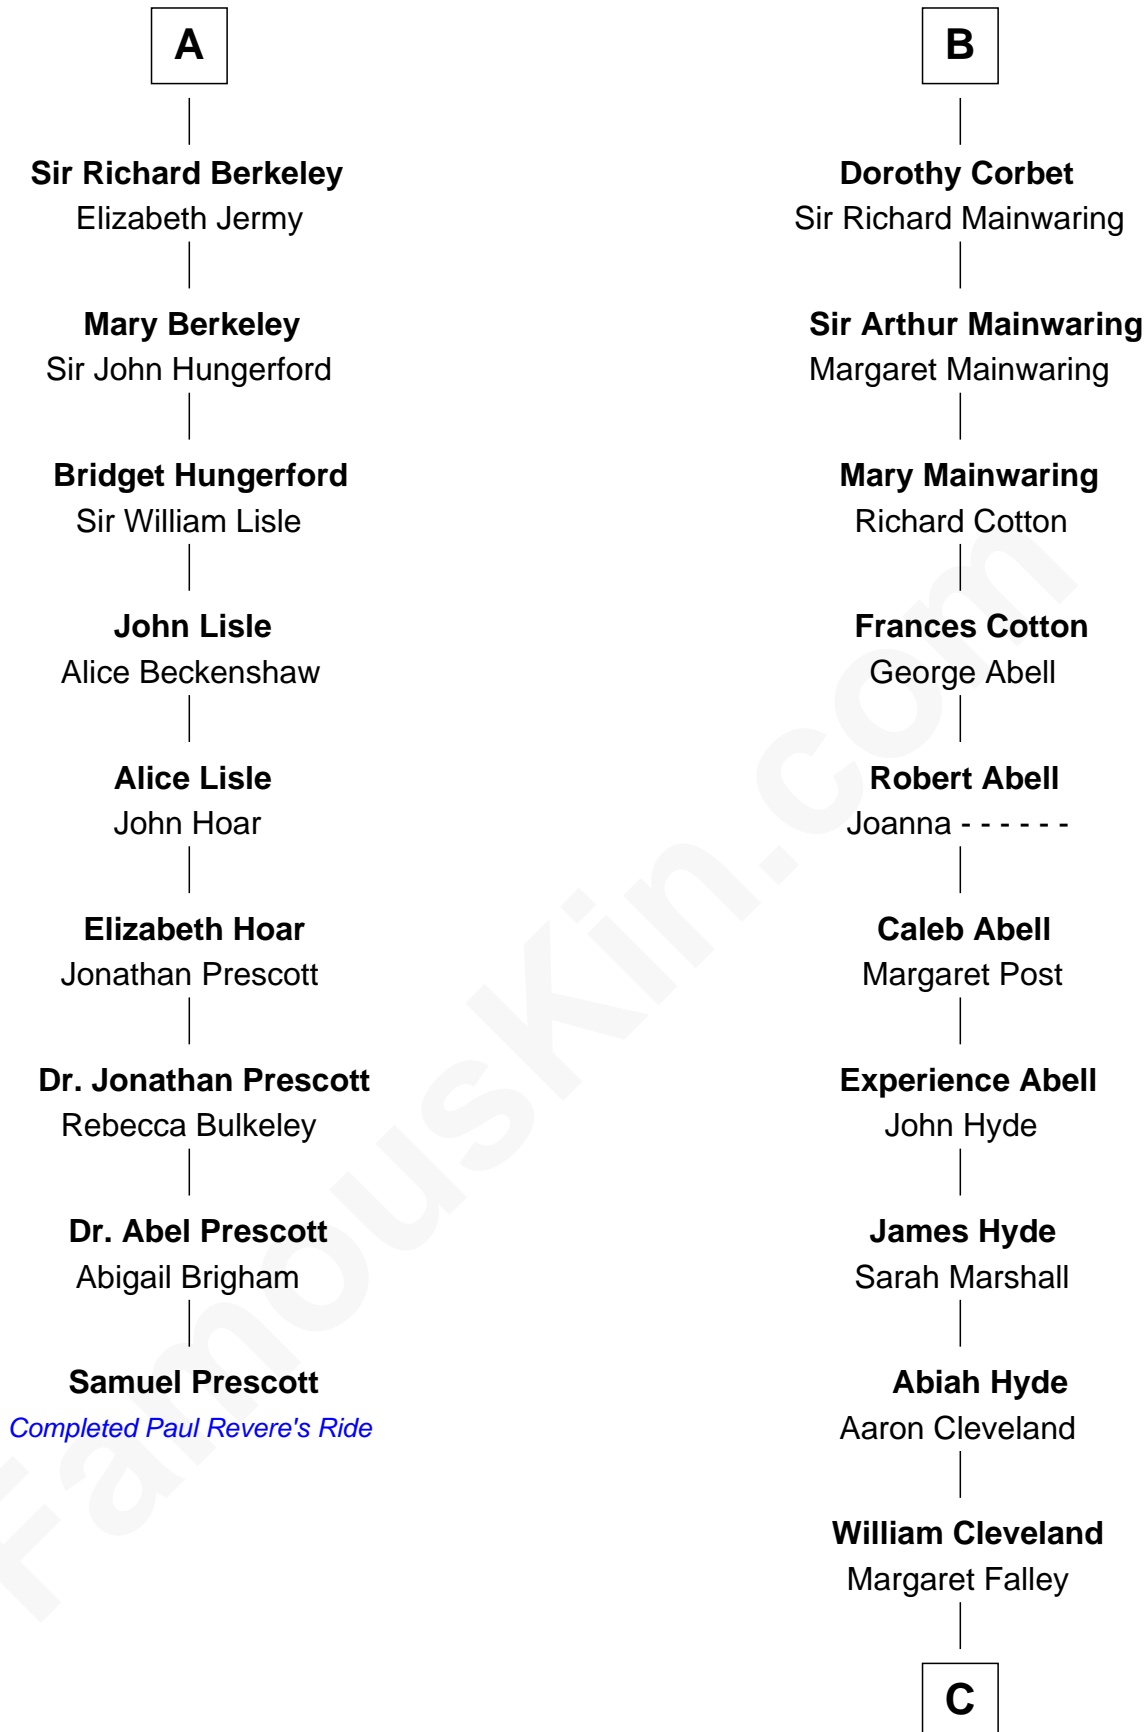

## Relationship Chart of

### Samuel Prescott

*Completed Paul Revere's Midnight Ride*

15th cousin 3 times removed of

### Grover Cleveland

*22nd and 24th U.S. President*

**C**

Rev. Richard Falley Cleveland

Ann Neal

**Grover Cleveland**

*22nd and 24th U.S. President*

FamousKin.com