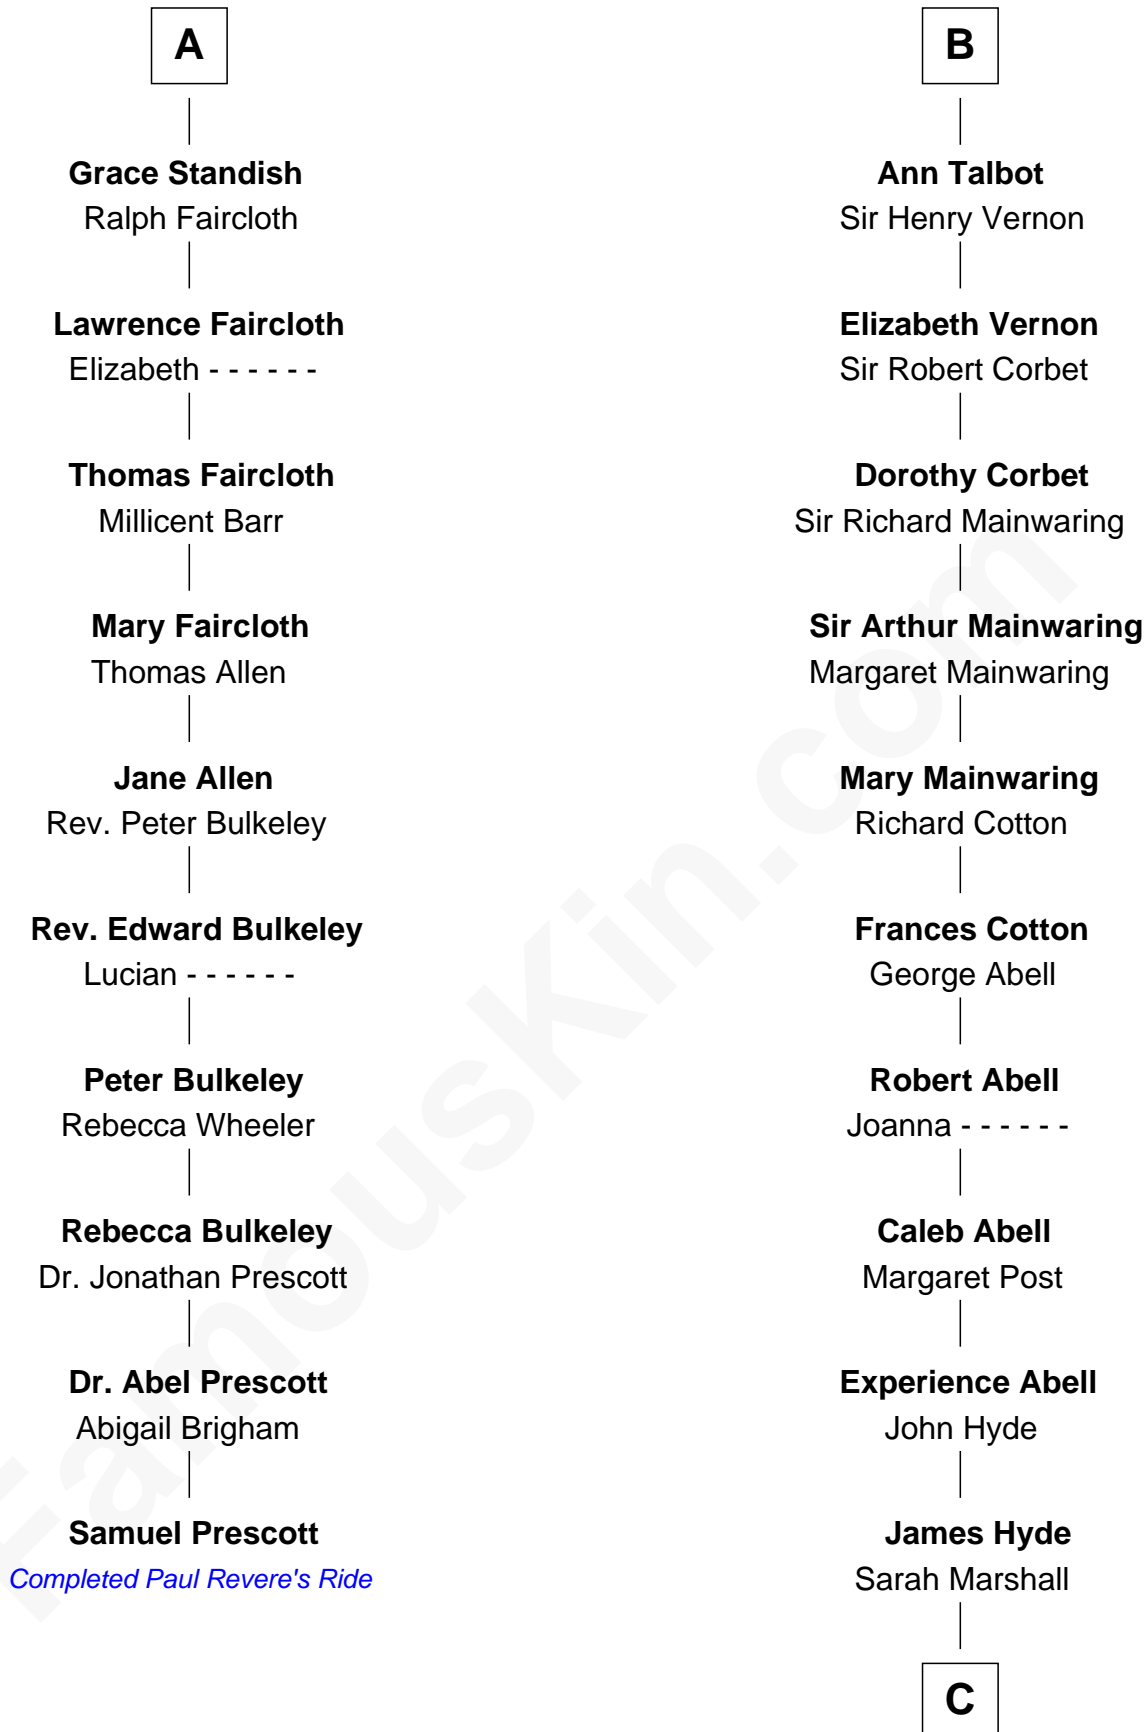

FamousKin.com

Relationship Chart of

Samuel Prescott

Completed Paul Revere's Midnight Ride

16th cousin 4 times removed of

Grover Cleveland

22nd and 24th U.S. President

C

Abiah Hyde

Aaron Cleveland

William Cleveland

Margaret Falley

Rev. Richard Falley Cleveland

Ann Neal

Grover Cleveland

22nd and 24th U.S. President