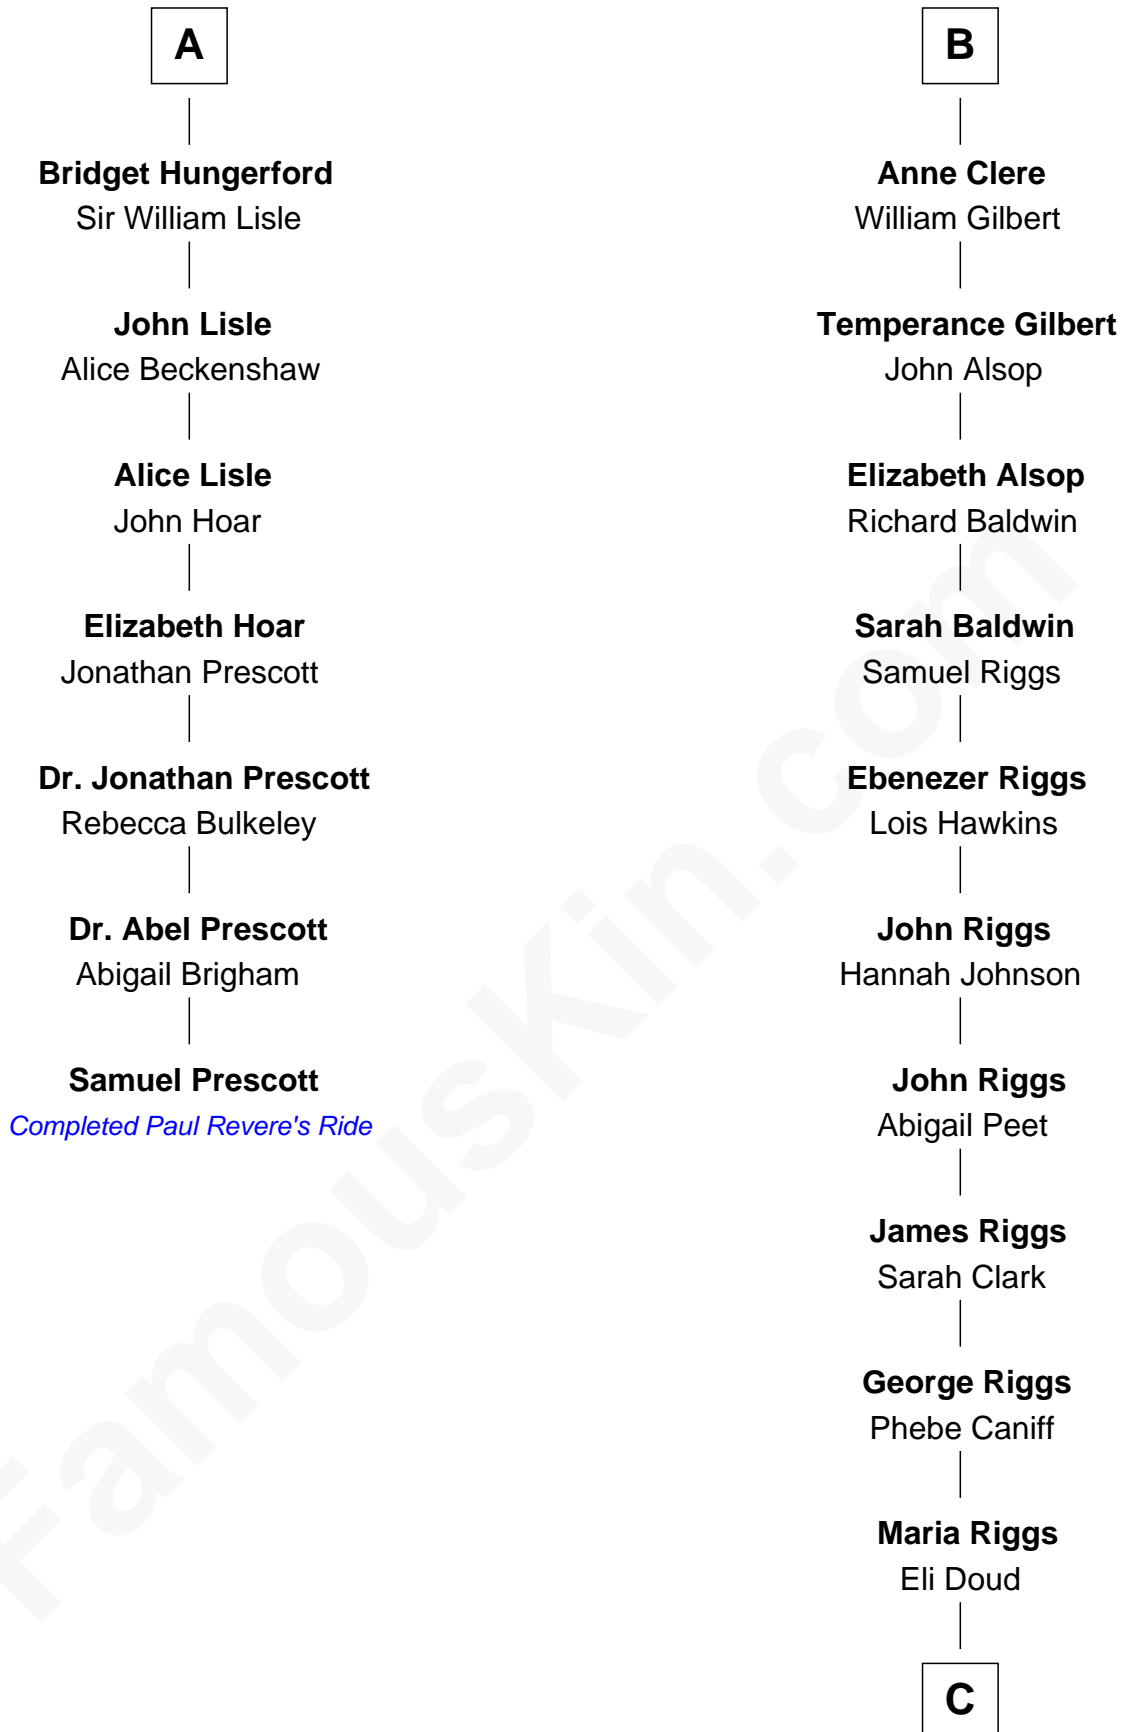

FamousKin.com

Relationship Chart of

Samuel Prescott

Completed Paul Revere's Midnight Ride

13th cousin 6 times removed of

Mamie (Doud) Eisenhower

First Lady of President Dwight Eisenhower

Sir Richard Fitzalan

Elizabeth de Bohun

Elizabeth Fitzalan
Sir Thomas Mowbray

Isabel Mowbray
Sir James Berkeley

Maurice Berkeley
Isabel Mead

Anne Berkeley
Sir William Dennis

Isabel Dennis
Sir John Berkeley

Sir Richard Berkeley
Elizabeth Jermy

Mary Berkeley
Sir John Hungerford

A

Joan Fitzalan
Sir William Beauchamp

Joan Beauchamp
James Butler

Sir Thomas Butler
Anne Hankeford

Margaret Butler
Sir William Boleyn

Alice Boleyn
Sir Robert Clere

Sir John Clere
Anne Tyrrell

Sir Edmund Clere
Frances Fulmerston

B

C

Royal Houghton Doud

Mary Cornelia Sheldon

John Sheldon Doud

Elivera Mathilda Carlson

Mamie (Doud) Eisenhower