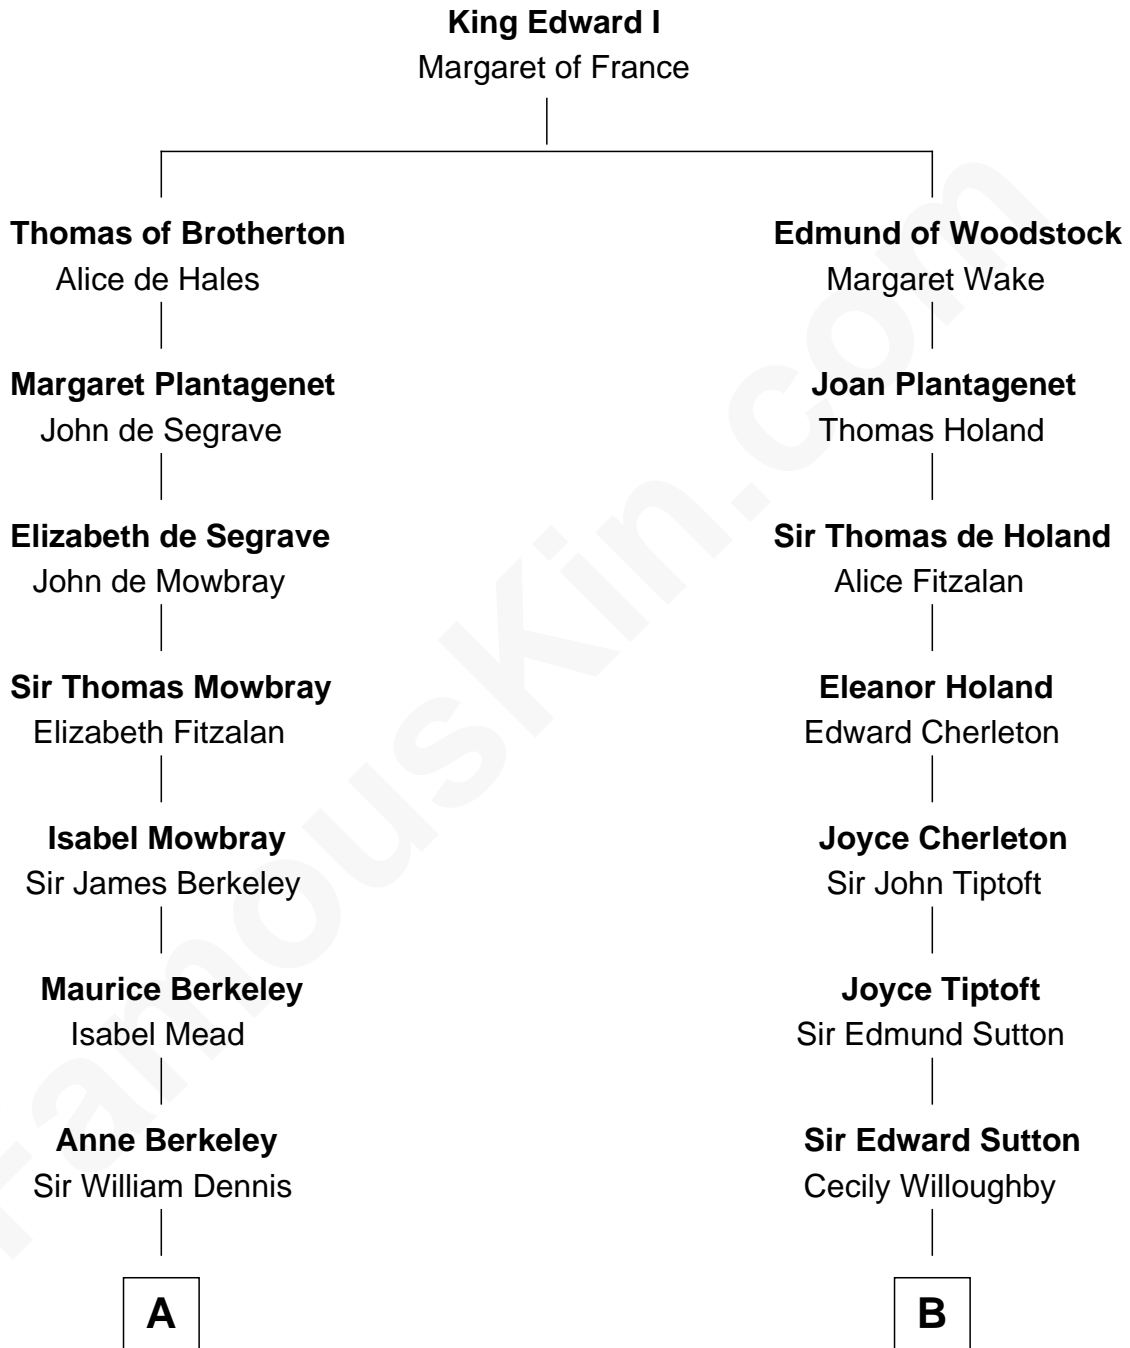

## Relationship Chart of

### Samuel Prescott

*Completed Paul Revere's Midnight Ride*

16th cousin 5 times removed of

**Herbert Hoover**  
*31st U.S. President*

**C**

—  
**Endymia Winn**

Thomas Sherwood

—  
**Lucinda Sherwood**