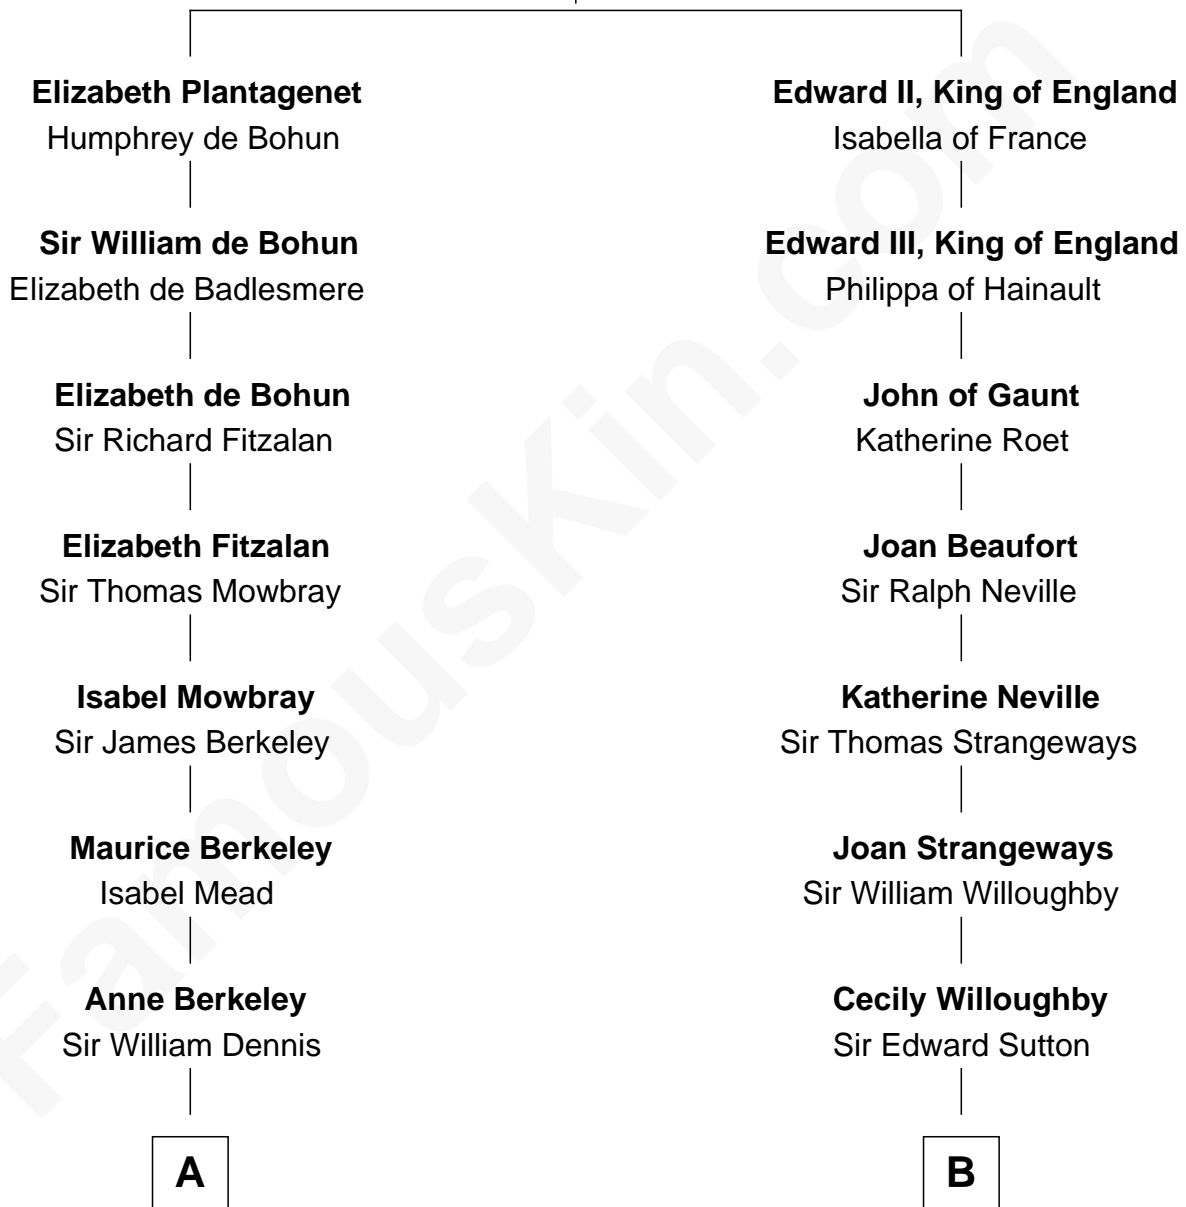

## Relationship Chart of

### Samuel Prescott

*Completed Paul Revere's Midnight Ride*

16th cousin 5 times removed of

**Herbert Hoover**

*31st U.S. President*

**Eleanor of Castile**  
Edward I, King of England

**C**

—  
**Endymia Winn**

Thomas Sherwood

—  
**Lucinda Sherwood**

John Minthorn

—  
**Theodore Minthorn**

Mary Wasley

—  
**Hulda Randall Minthorn**

Jessie Clark Hoover

—  
**Herbert Hoover**

*31st U.S. President*

FamousKin.com