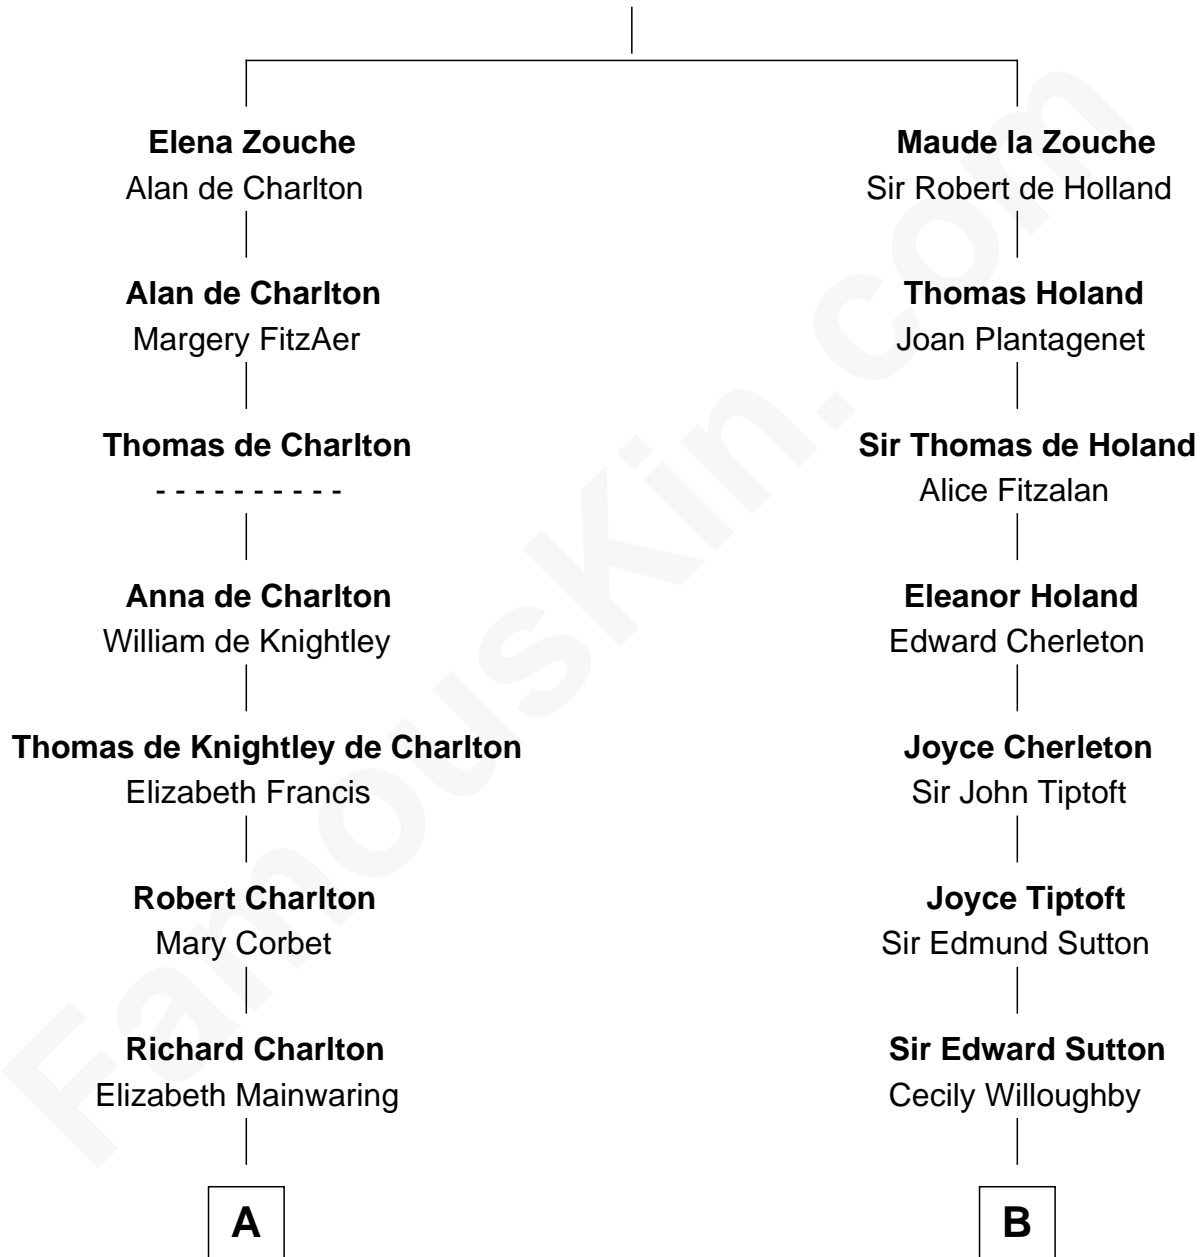

FamousKin.com

Relationship Chart of

Samuel Prescott

Completed Paul Revere's Midnight Ride

15th cousin 6 times removed of

Herbert Hoover

31st U.S. President

Sir Alan la Zouche

Eleanor de Segrave

C

Endymia Winn

Thomas Sherwood

Lucinda Sherwood

John Minthorn

Theodore Minthorn

Mary Wasley

Hulda Randall Minthorn

Jessie Clark Hoover

Herbert Hoover

31st U.S. President

FamousKin.com