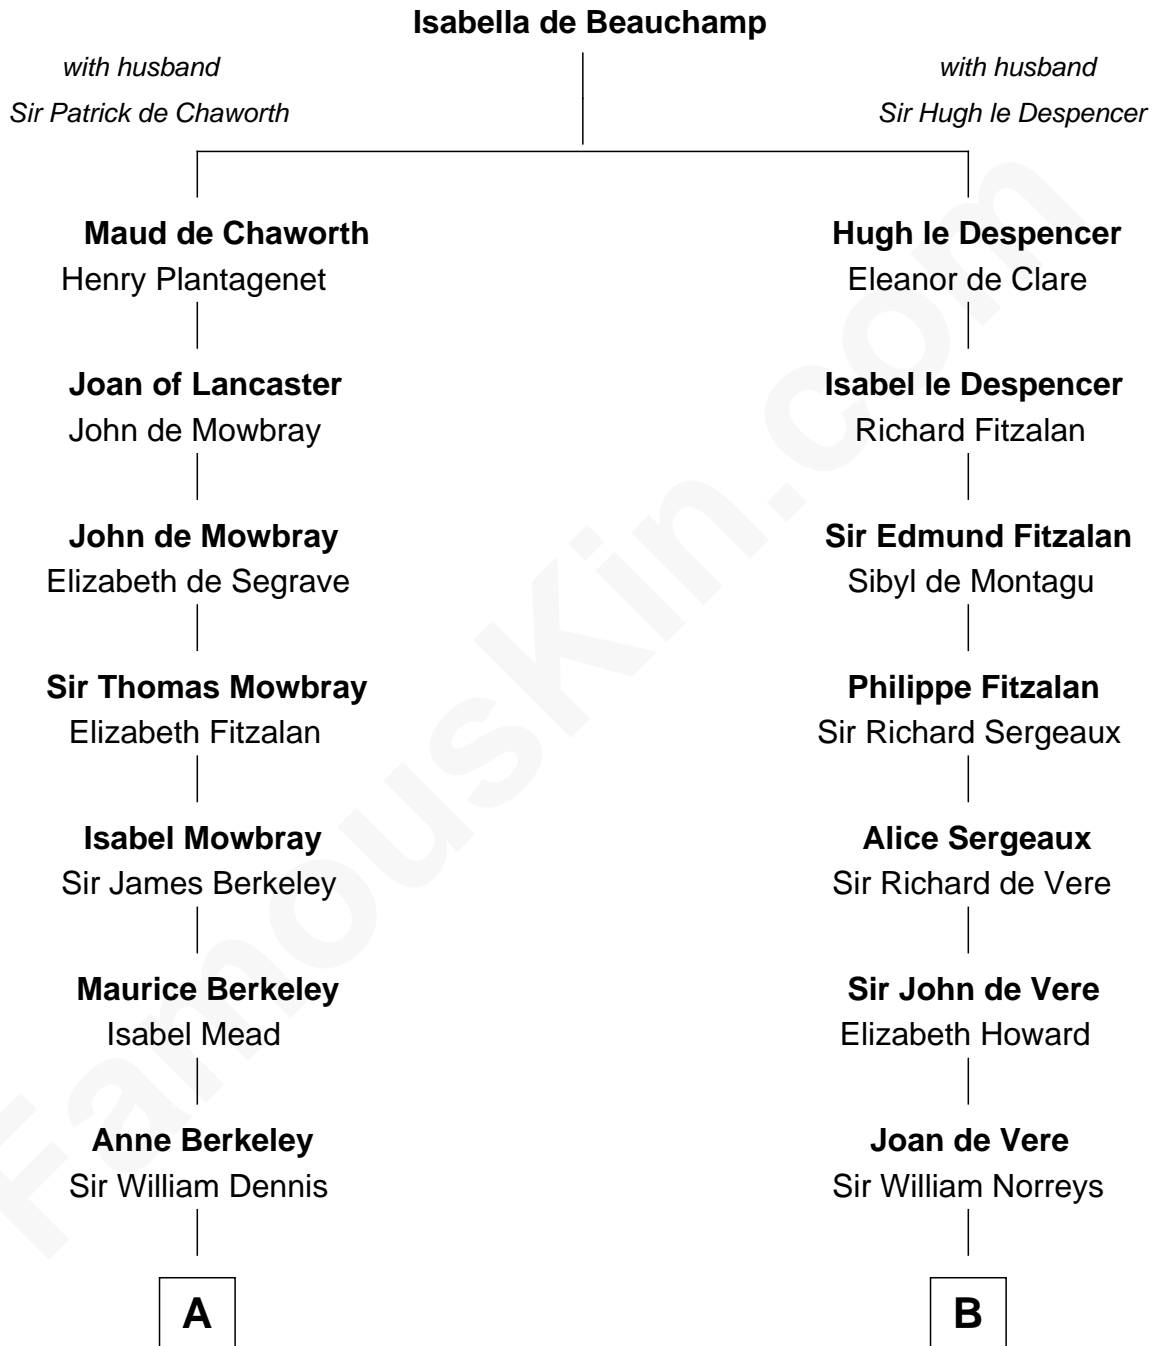

FamousKin.com

Relationship Chart of

Samuel Prescott

Completed Paul Revere's Midnight Ride

16th cousin 5 times removed of

Lou (Henry) Hoover

First Lady of President Herbert Hoover