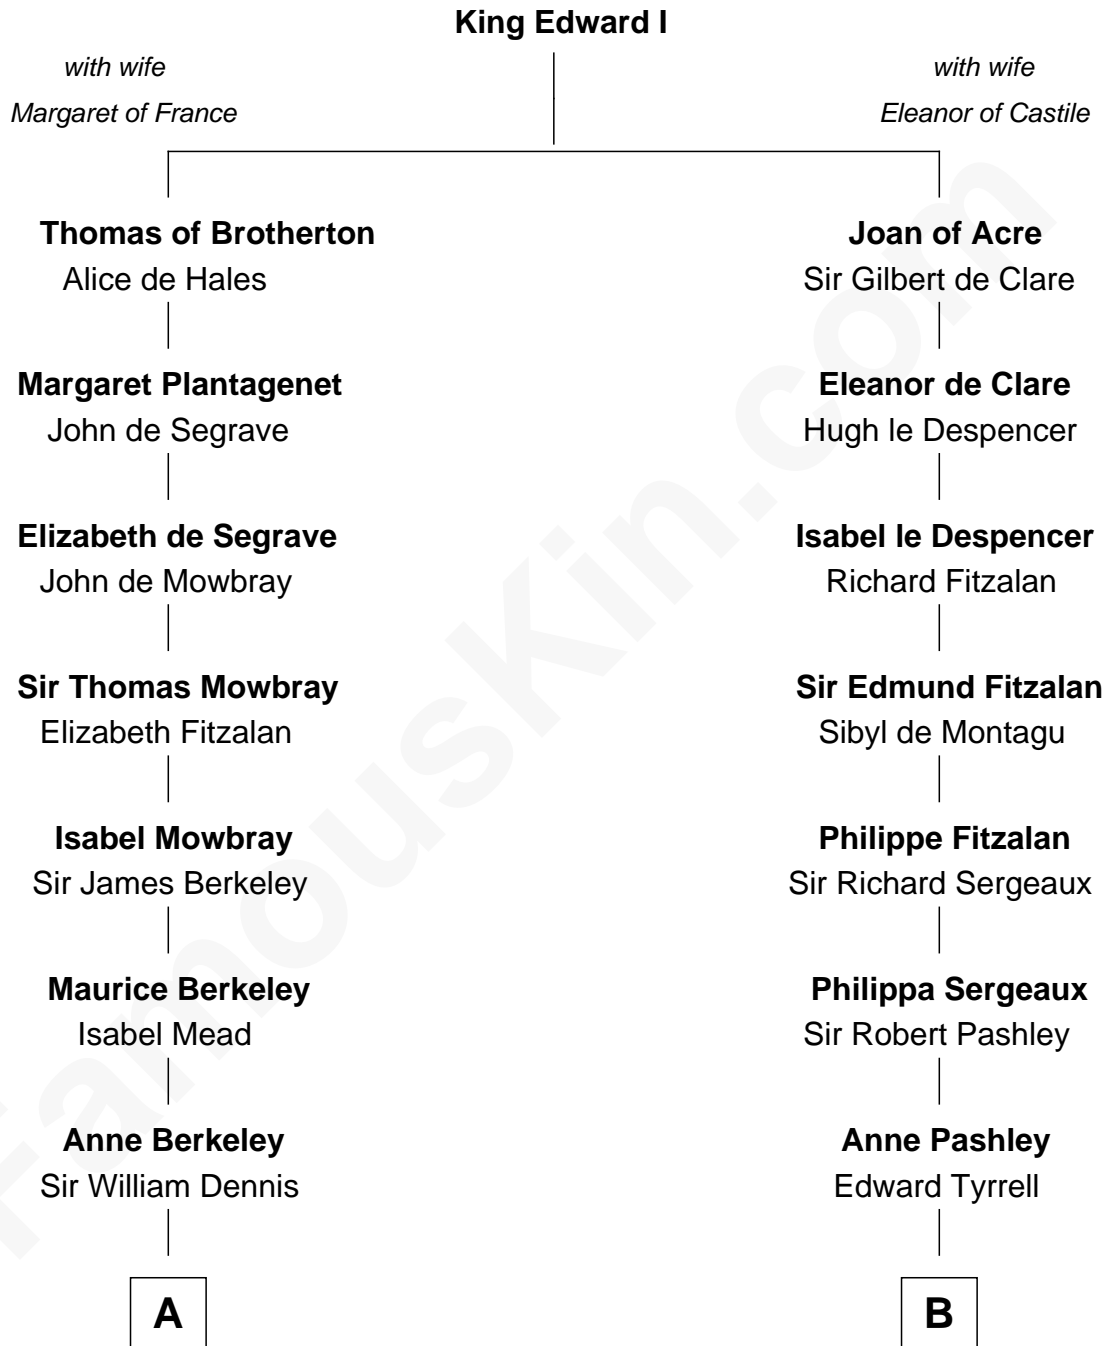

FamousKin.com

Relationship Chart of

Samuel Prescott

Completed Paul Revere's Midnight Ride

16th cousin 5 times removed of

Ellen Louise (Axson) Wilson

First Lady of President Woodrow Wilson

C

Deliverance Coward

James FitzRandolph

Isaac FitzRandolph

Eleanor Hunter

Rebecca Longstreet FitzRandolph

Rev. Isaac Stockton Keith Axson

Rev. Samuel Edward Axson

Margaret Jane Hoyt