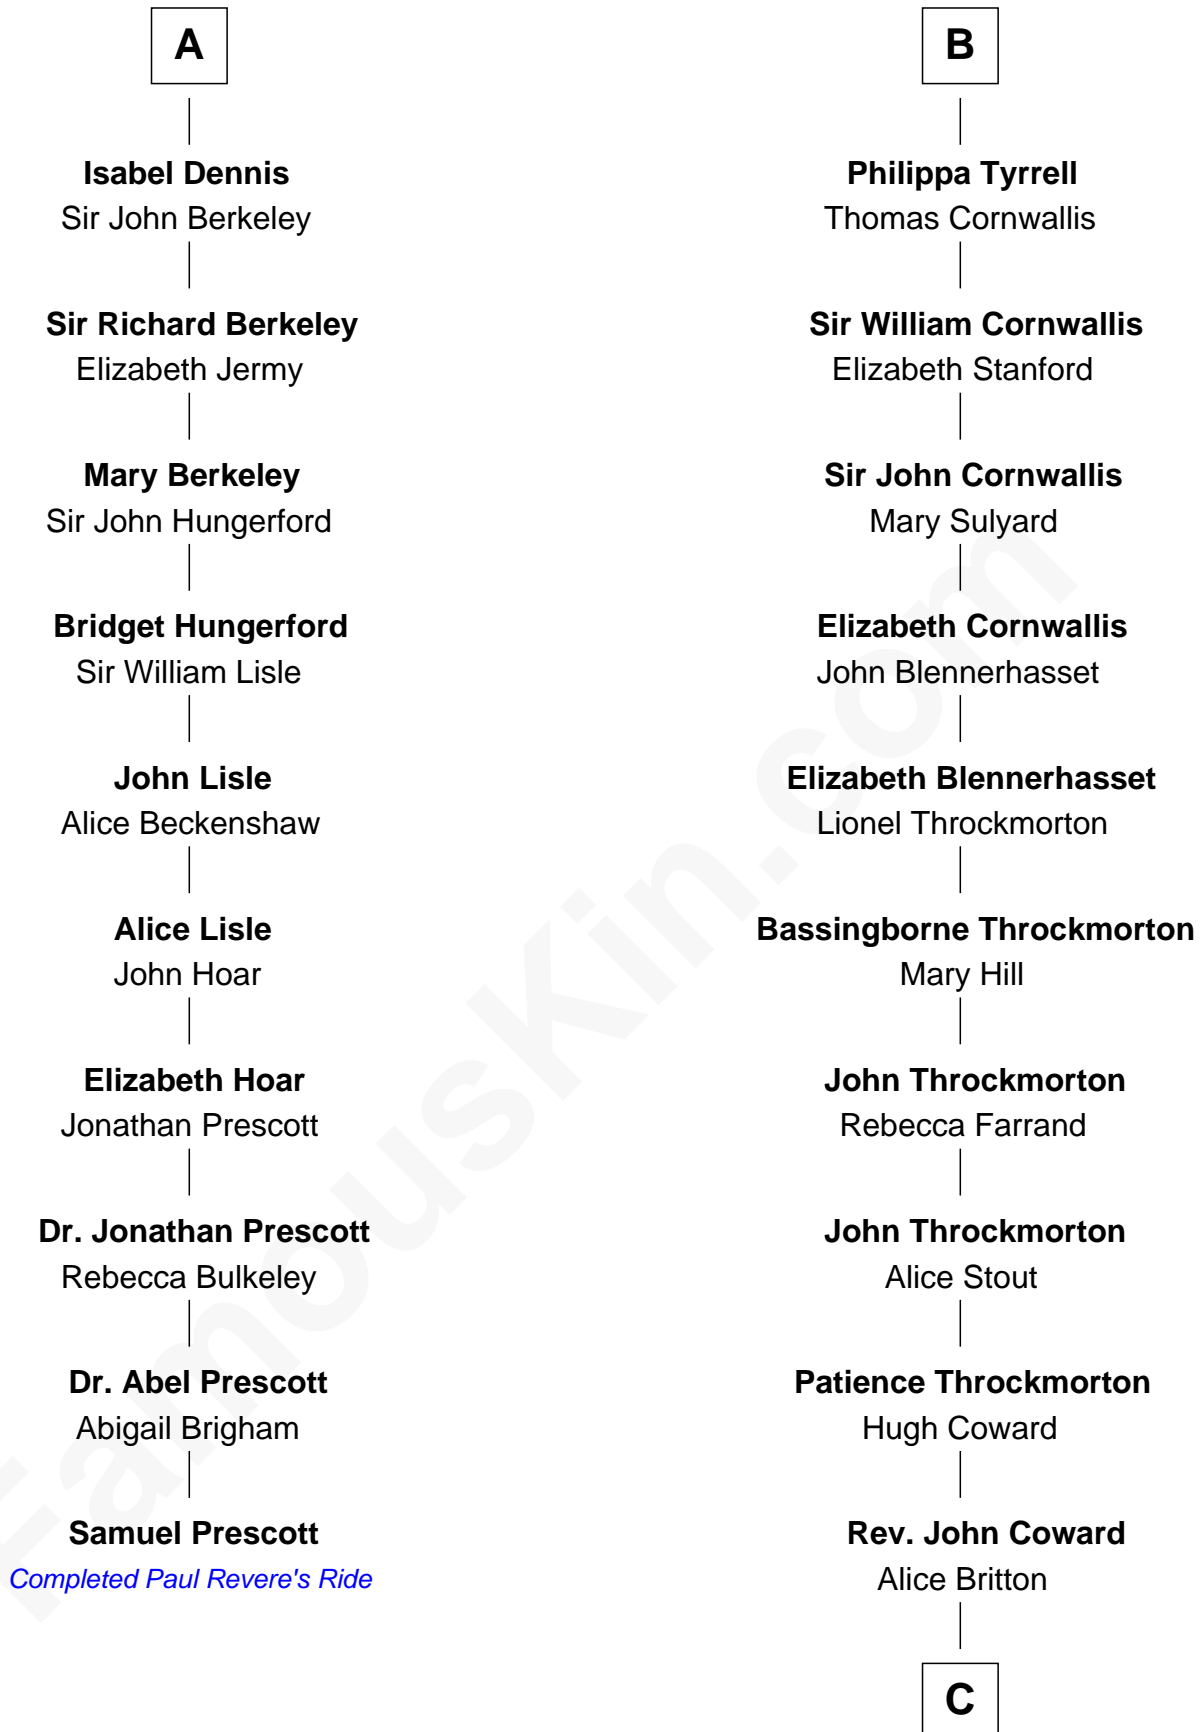

FamousKin.com

Relationship Chart of

Samuel Prescott

Completed Paul Revere's Midnight Ride

16th cousin 5 times removed of

Ellen Louise (Axson) Wilson

First Lady of President Woodrow Wilson

Eleanor of Castile
Edward I, King of England

C

Deliverance Coward

James FitzRandolph

Isaac FitzRandolph

Eleanor Hunter

Rebecca Longstreet FitzRandolph

Rev. Isaac Stockton Keith Axson

Rev. Samuel Edward Axson

Margaret Jane Hoyt

Ellen Louise (Axson) Wilson

First Lady of Woodrow Wilson