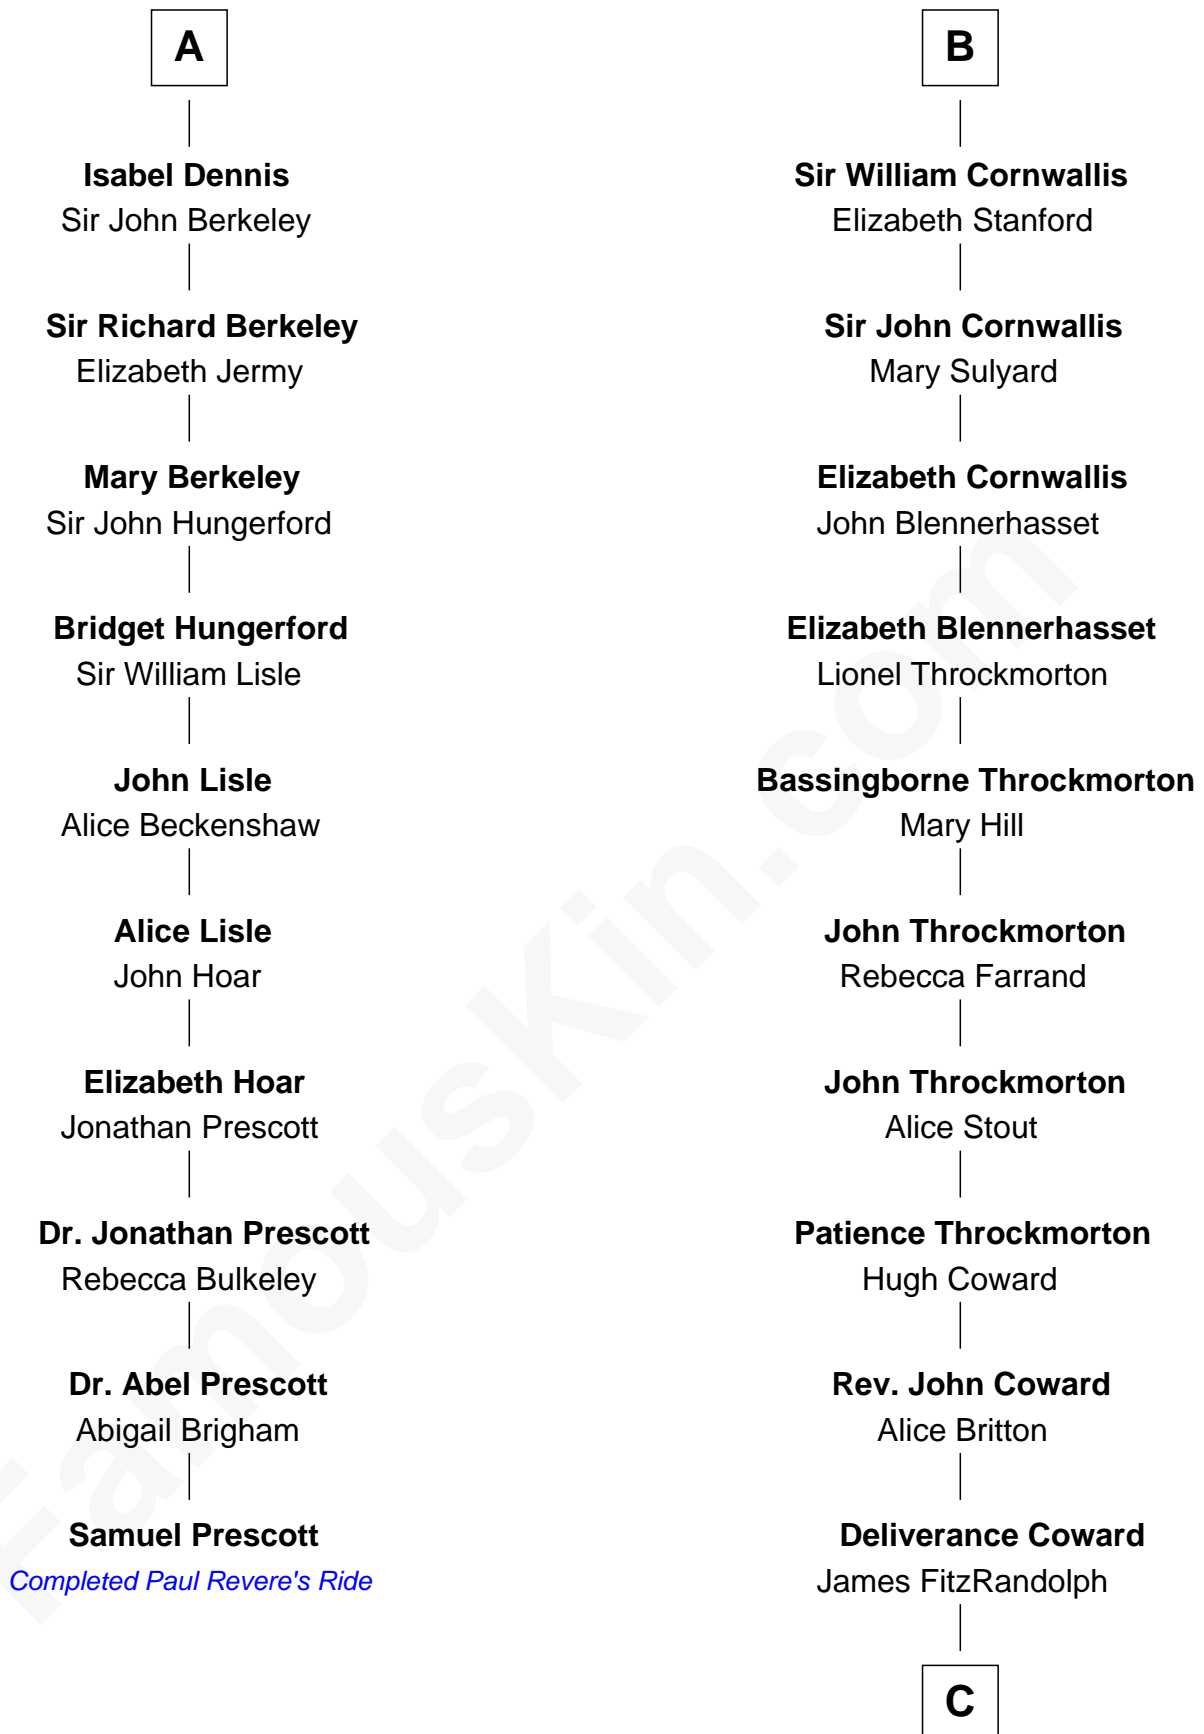

FamousKin.com

Relationship Chart of

Samuel Prescott

Completed Paul Revere's Midnight Ride

16th cousin 4 times removed of

Ellen Louise (Axson) Wilson

First Lady of President Woodrow Wilson

Isabella de Beauchamp

John de Mowbray
Elizabeth de Segrave

Sir Edmund Fitzalan
Sibyl de Montagu

Sir Thomas Mowbray
Elizabeth Fitzalan

Philippe Fitzalan
Sir Richard Sergeaux

Isabel Mowbray
Sir James Berkeley

Philippa Sergeaux
Sir Robert Pashley

Maurice Berkeley
Isabel Mead

Anne Pashley
Edward Tyrrell

Anne Berkeley
Sir William Dennis

Philippa Tyrrell
Thomas Cornwallis

A

B

C

Isaac FitzRandolph

Eleanor Hunter

Rebecca Longstreet FitzRandolph

Rev. Isaac Stockton Keith Axson

Rev. Samuel Edward Axson

Margaret Jane Hoyt

Ellen Louise (Axson) Wilson

First Lady of Woodrow Wilson