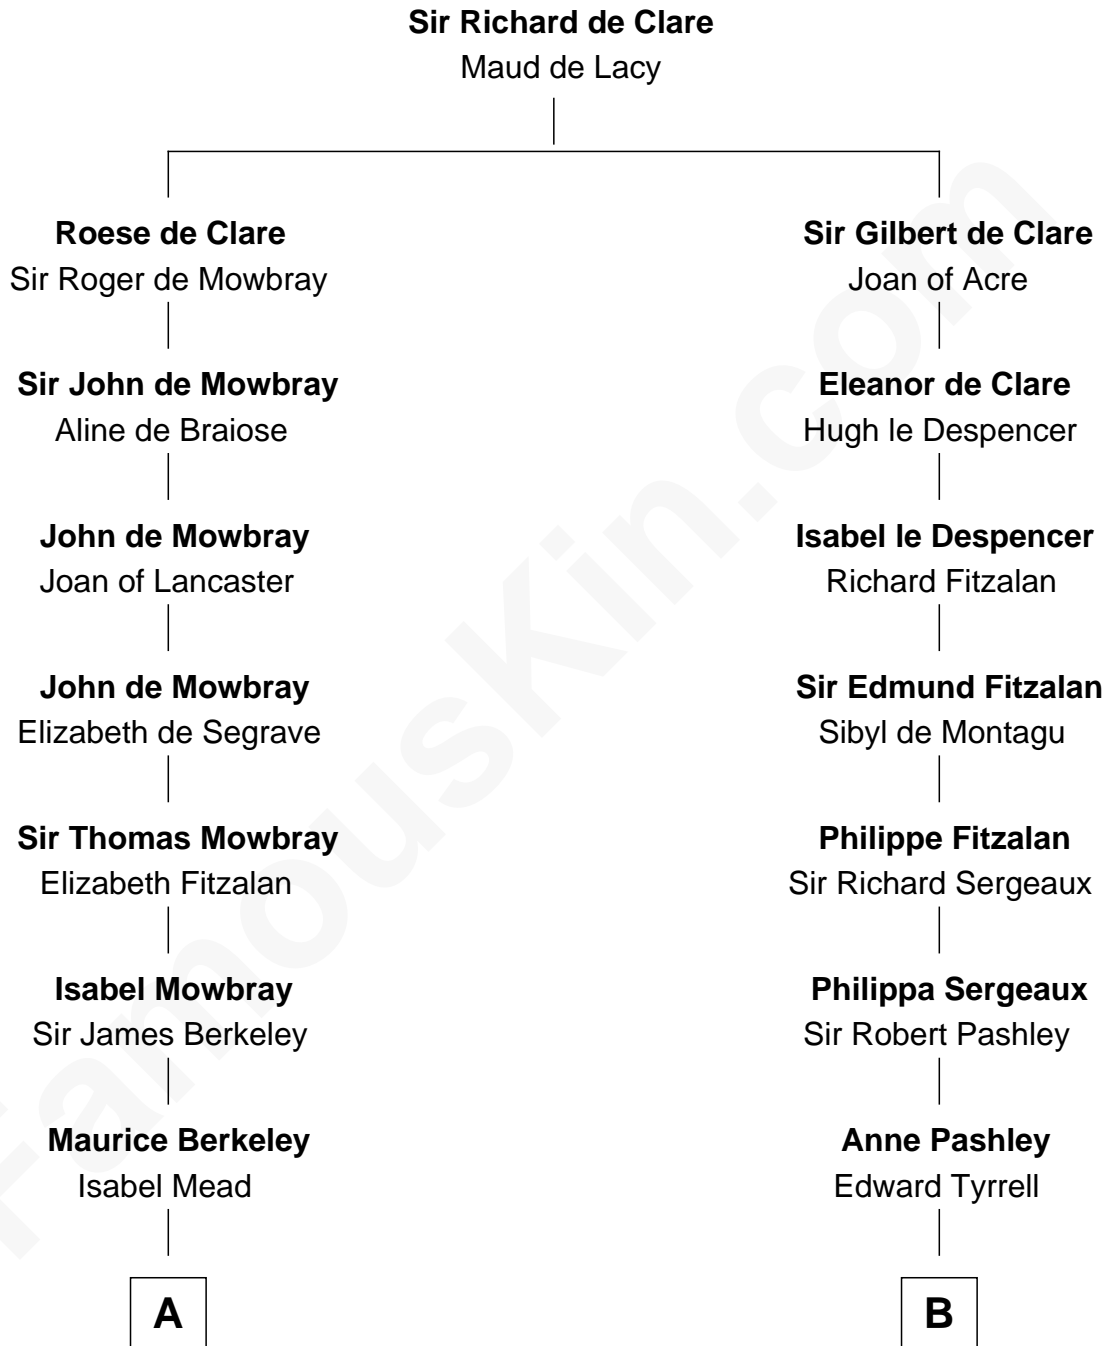

FamousKin.com

Relationship Chart of

Samuel Prescott

Completed Paul Revere's Midnight Ride

17th cousin 4 times removed of

Ellen Louise (Axson) Wilson

First Lady of President Woodrow Wilson

C

Deliverance Coward

James FitzRandolph

Isaac FitzRandolph

Eleanor Hunter

Rebecca Longstreet FitzRandolph

Rev. Isaac Stockton Keith Axson

Rev. Samuel Edward Axson

Margaret Jane Hoyt

Ellen Louise (Axson) Wilson

First Lady of Woodrow Wilson