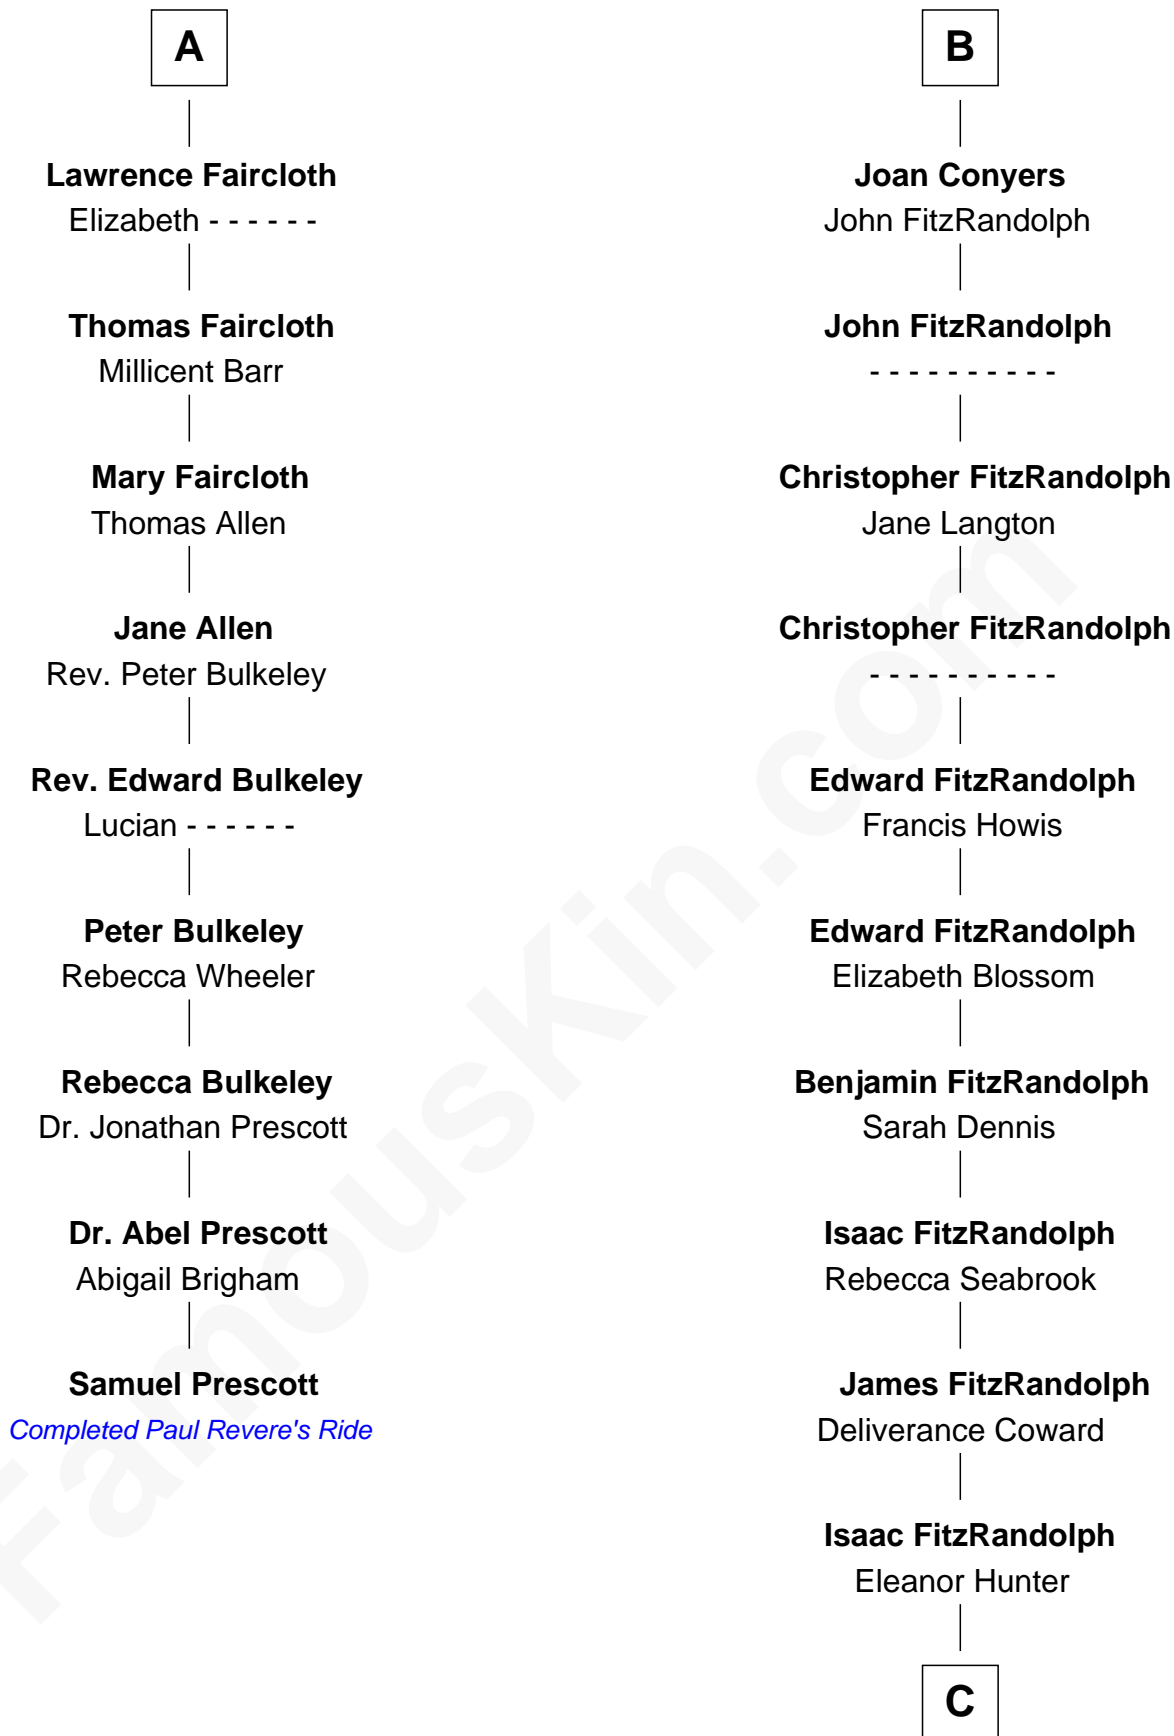

FamousKin.com

Relationship Chart of

Samuel Prescott

Completed Paul Revere's Midnight Ride

15th cousin 4 times removed of

Ellen Louise (Axson) Wilson

First Lady of President Woodrow Wilson

C

Rebecca Longstreet FitzRandolph

Rev. Isaac Stockton Keith Axson

Rev. Samuel Edward Axson

Margaret Jane Hoyt

Ellen Louise (Axson) Wilson

First Lady of Woodrow Wilson

FamousKin.com