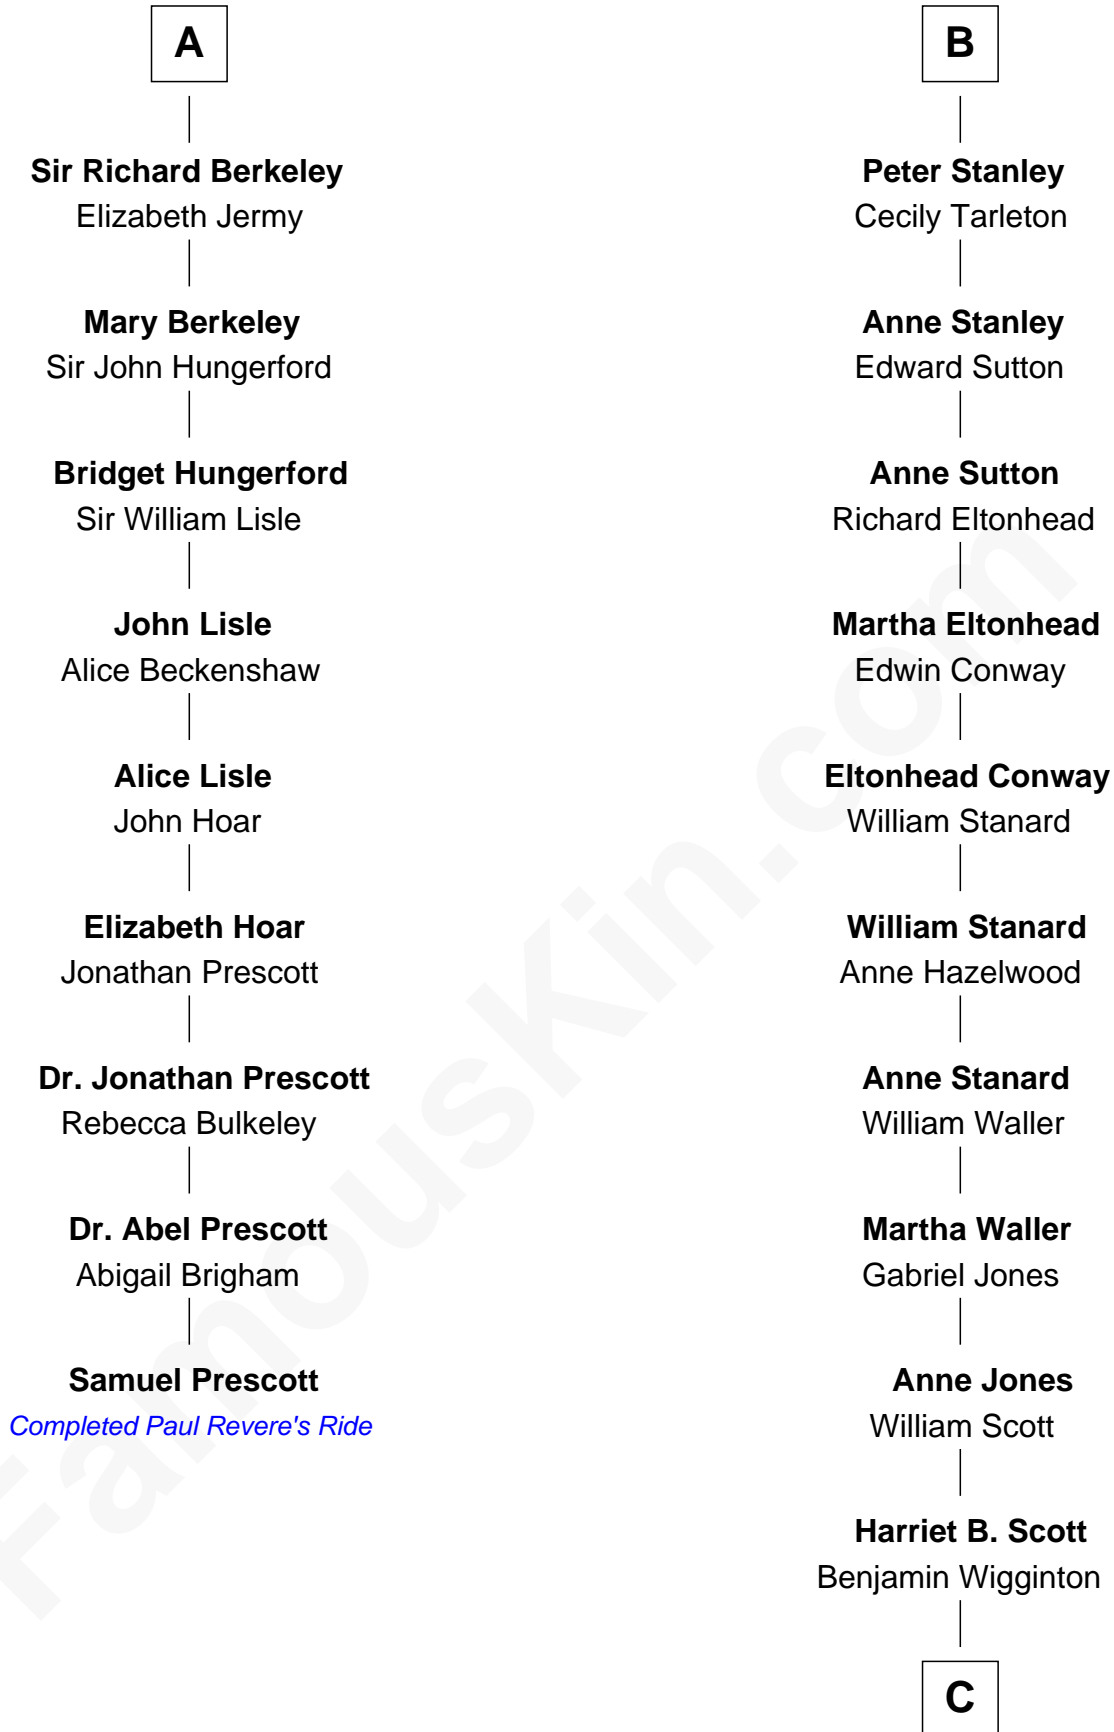

## Relationship Chart of

### Samuel Prescott

*Completed Paul Revere's Midnight Ride*

15th cousin 4 times removed of

### Edith (Bolling) Wilson

*First Lady of President Woodrow Wilson*

**C**

**Anne E. Wigginton**

Archibald Bolling

**William Holcombe Bolling**

Sarah Spiers White

**Edith (Bolling) Wilson**