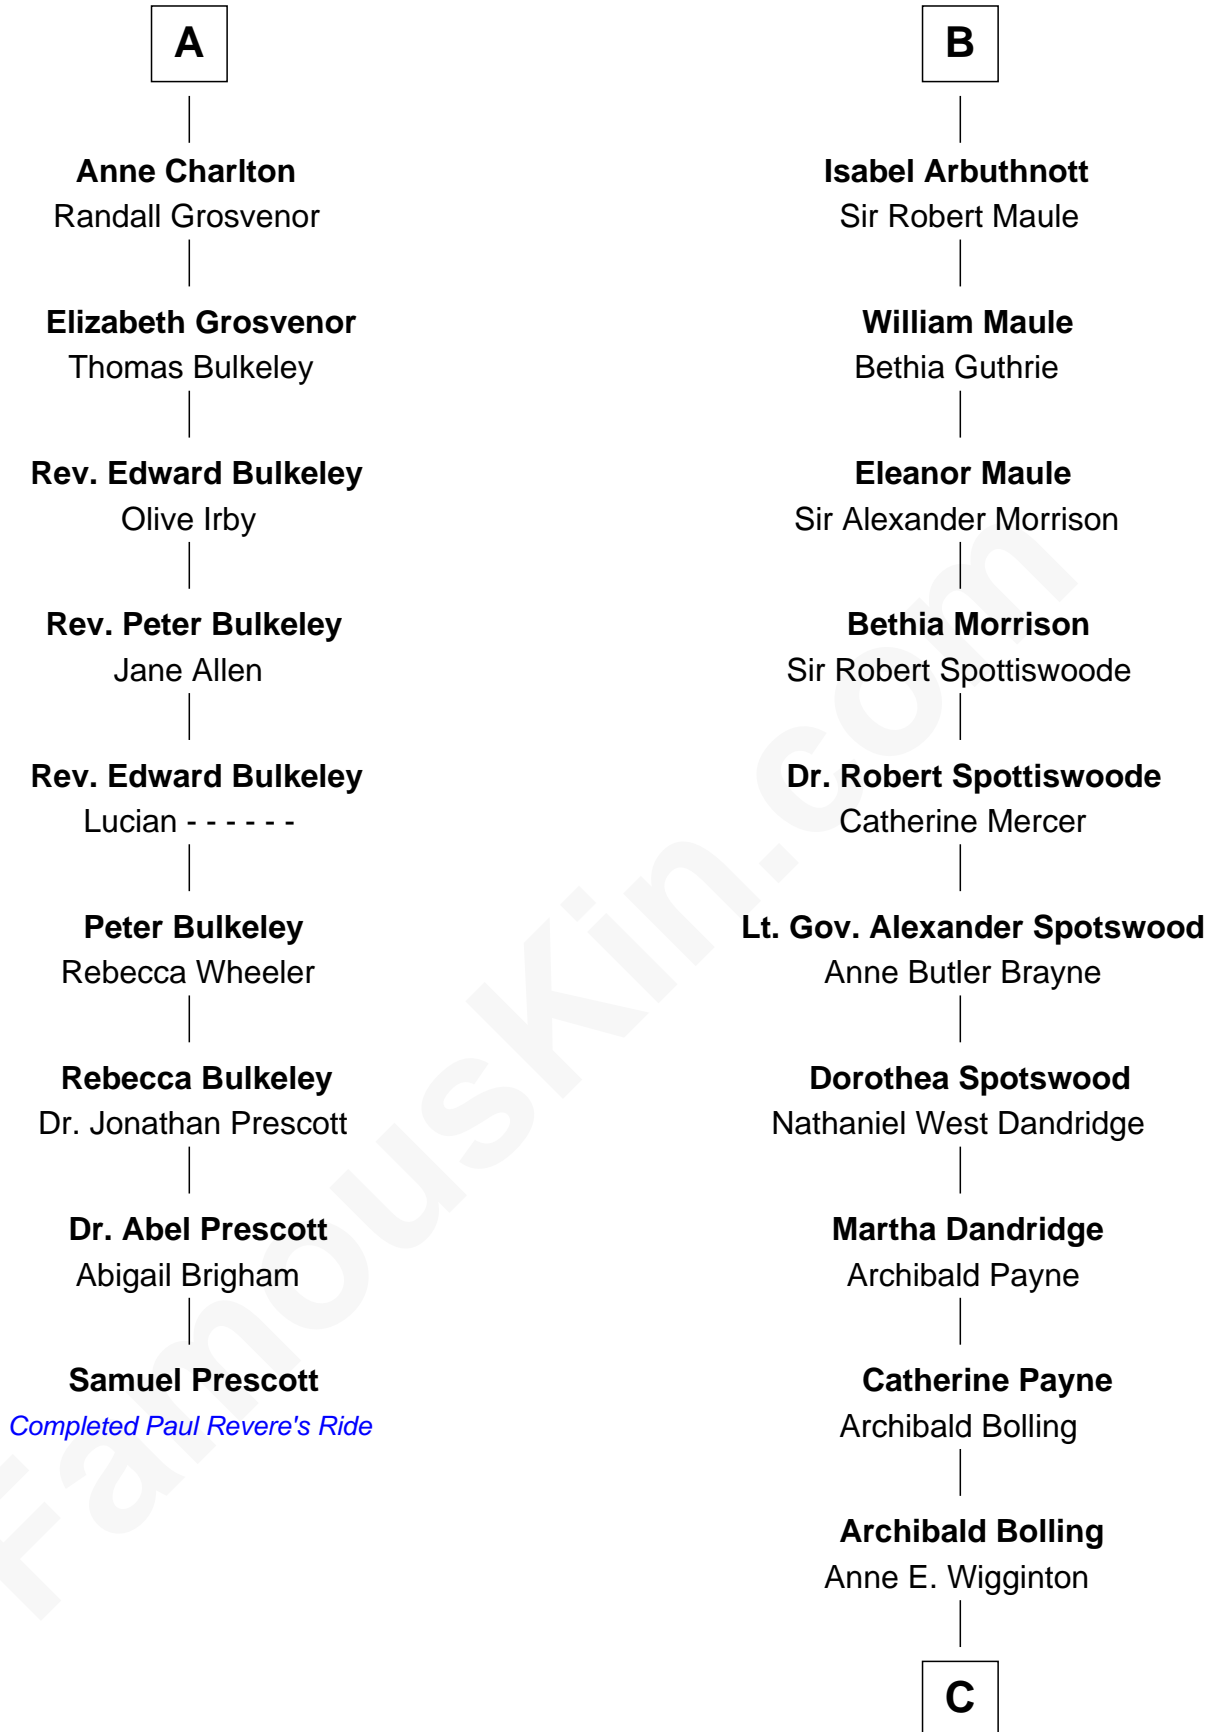

## Relationship Chart of

### Samuel Prescott

*Completed Paul Revere's Midnight Ride*

15th cousin 3 times removed of

### Edith (Bolling) Wilson

*First Lady of President Woodrow Wilson*

**Sir Alan la Zouche**  
Eleanor de Segrave

C

William Holcombe Bolling

Sarah Spiers White

Edith (Bolling) Wilson

*First Lady of Woodrow Wilson*