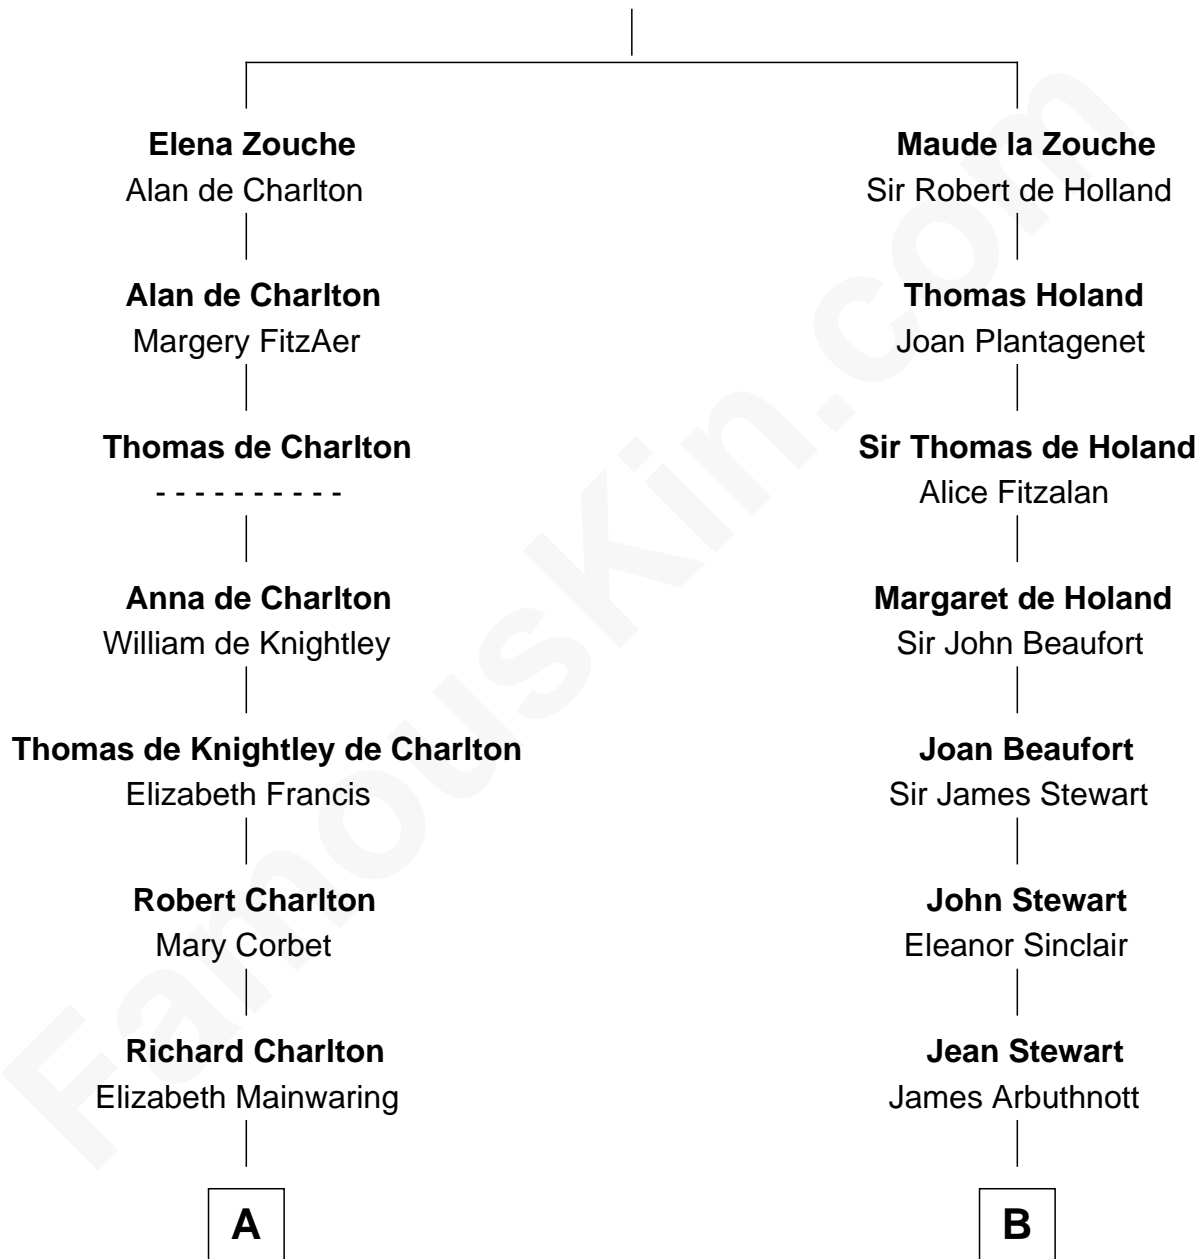

## Relationship Chart of

### Samuel Prescott

*Completed Paul Revere's Midnight Ride*

15th cousin 3 times removed of

### Edith (Bolling) Wilson

*First Lady of President Woodrow Wilson*

**Sir Alan la Zouche**  
Eleanor de Segrave

C

William Holcombe Bolling

Sarah Spiers White

Edith (Bolling) Wilson

*First Lady of Woodrow Wilson*