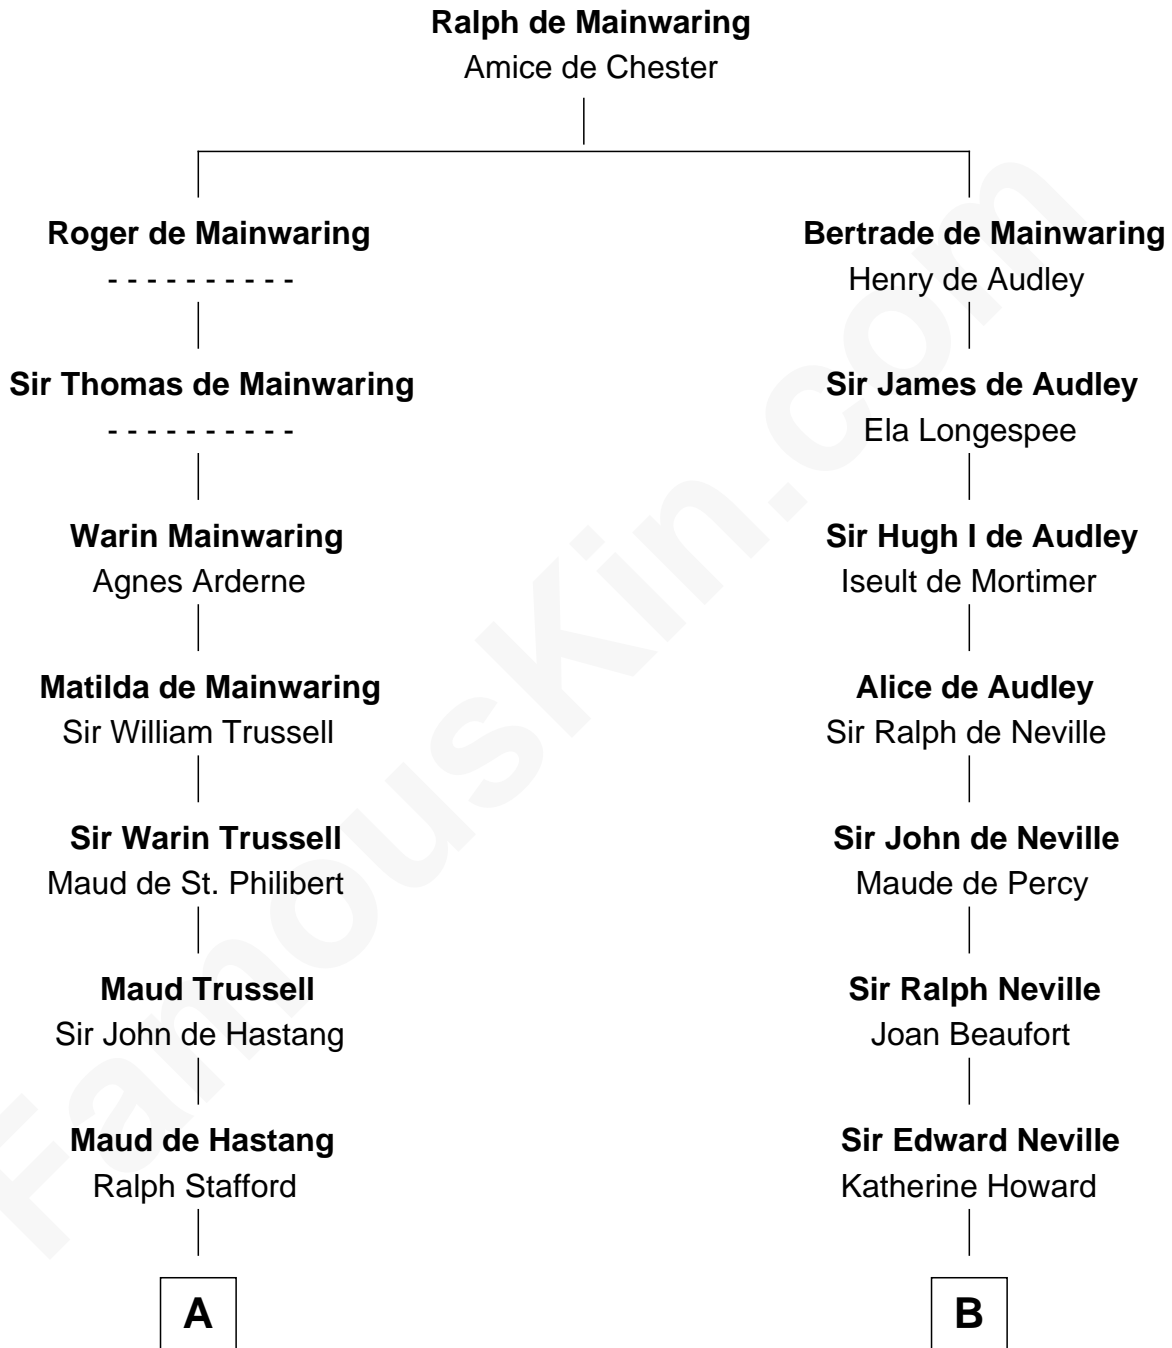

FamousKin.com

Relationship Chart of

Samuel Prescott

Completed Paul Revere's Midnight Ride

20th cousin 1 time removed of

Edith (Bolling) Wilson

First Lady of President Woodrow Wilson

C

Elizabeth Hoar
Jonathan Prescott

Dr. Jonathan Prescott
Rebecca Bulkeley

Dr. Abel Prescott
Abigail Brigham

Samuel Prescott
Completed Paul Revere's Ride

D

Mary Jefferson
John Bolling

Archibald Bolling
Catherine Payne