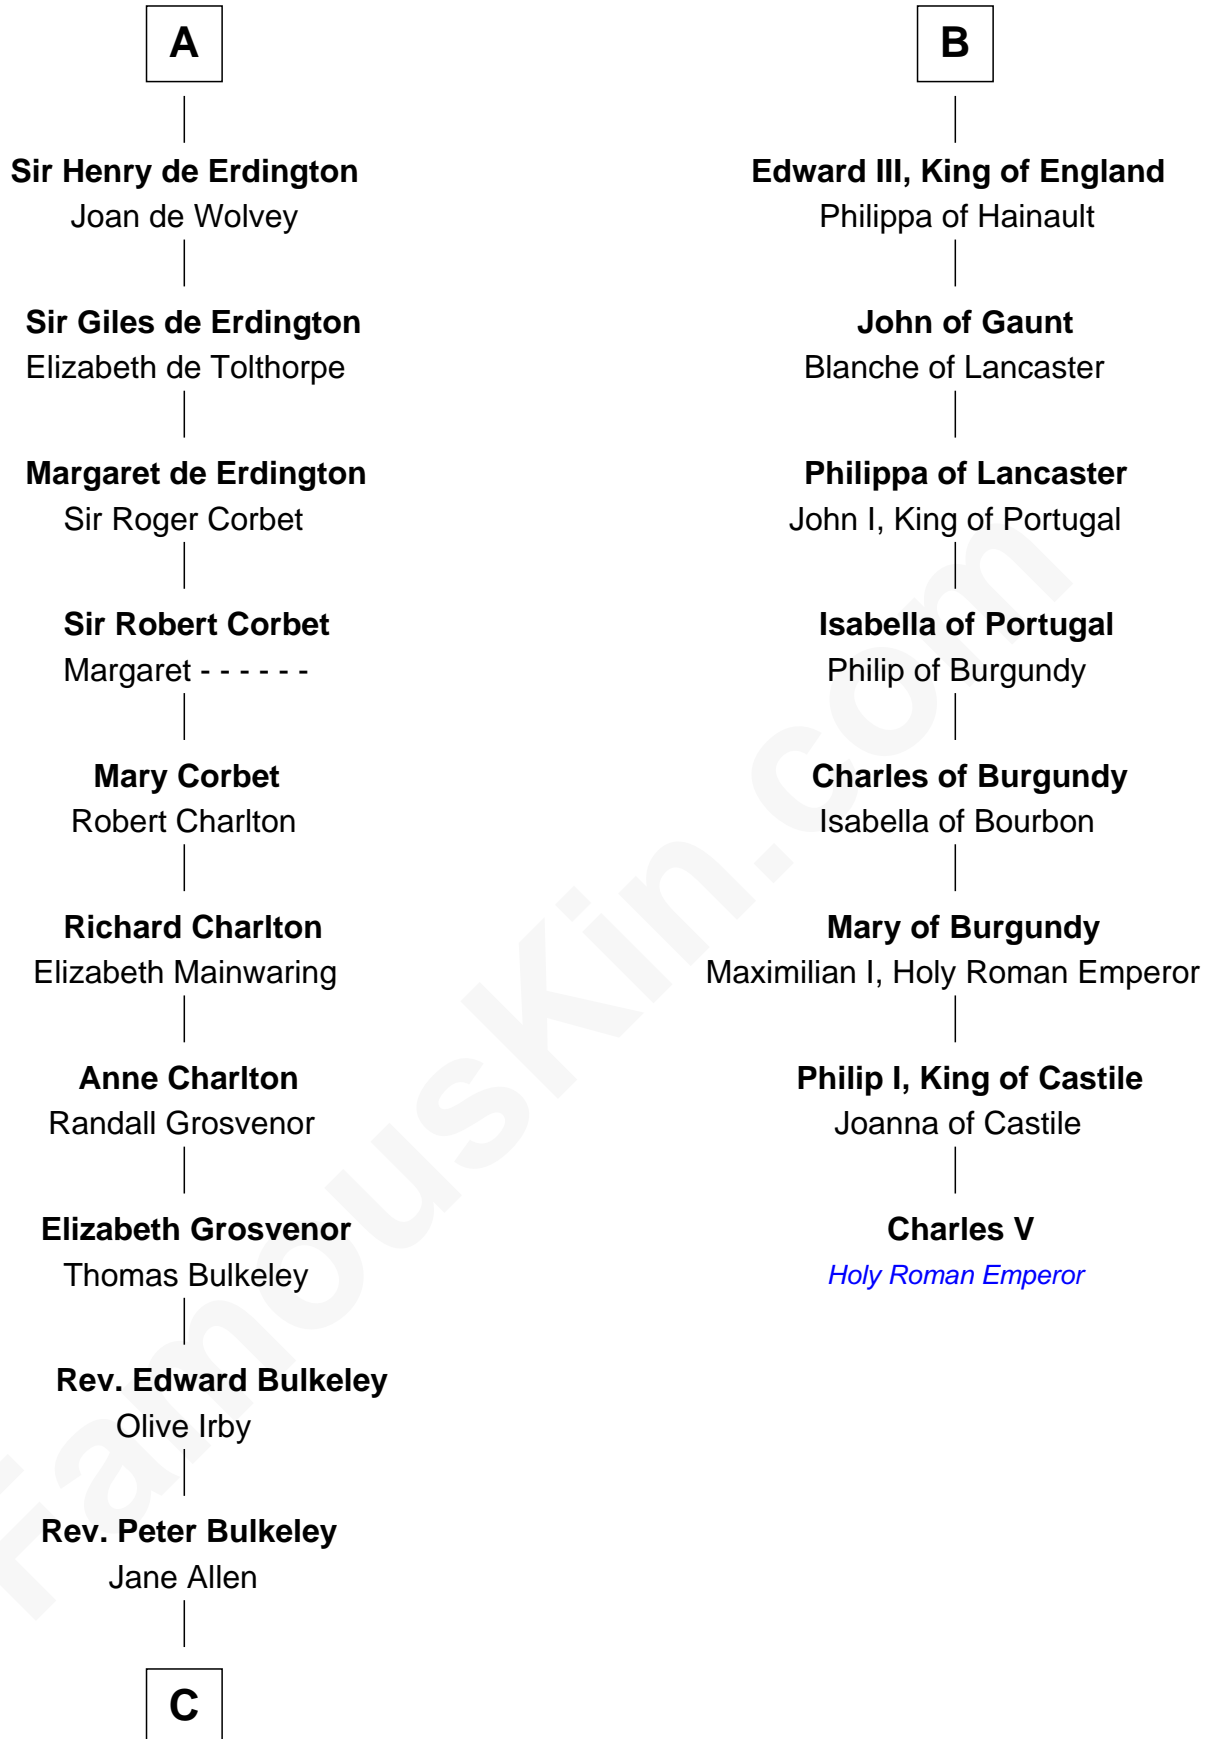

## Relationship Chart of

### Samuel Prescott

*Completed Paul Revere's Midnight Ride*

14th cousin 7 times removed of

### Charles V

*Holy Roman Emperor*

**C**

**Rev. Edward Bulkeley**

Lucian - - - - -

**Peter Bulkeley**

Rebecca Wheeler

**Rebecca Bulkeley**