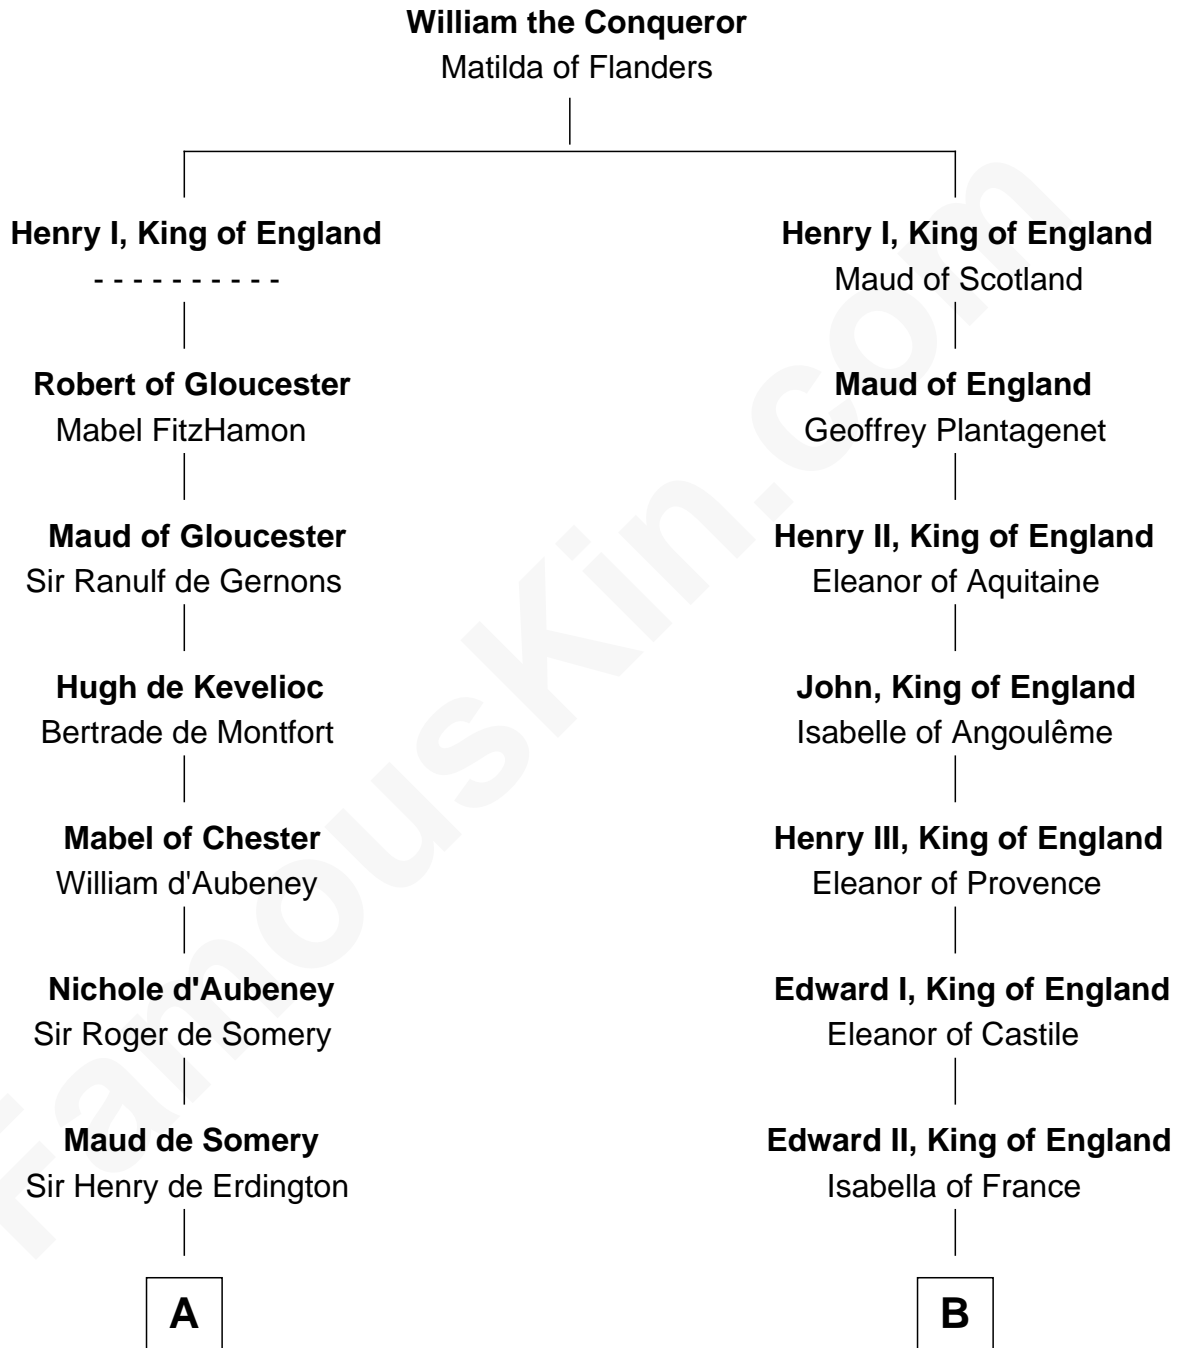

## Relationship Chart of

### Samuel Prescott

*Completed Paul Revere's Midnight Ride*

14th cousin 7 times removed of

### Charles V

*Holy Roman Emperor*

**C**

**Rev. Edward Bulkeley**

Lucian - - - - -

**Peter Bulkeley**

Rebecca Wheeler

**Rebecca Bulkeley**