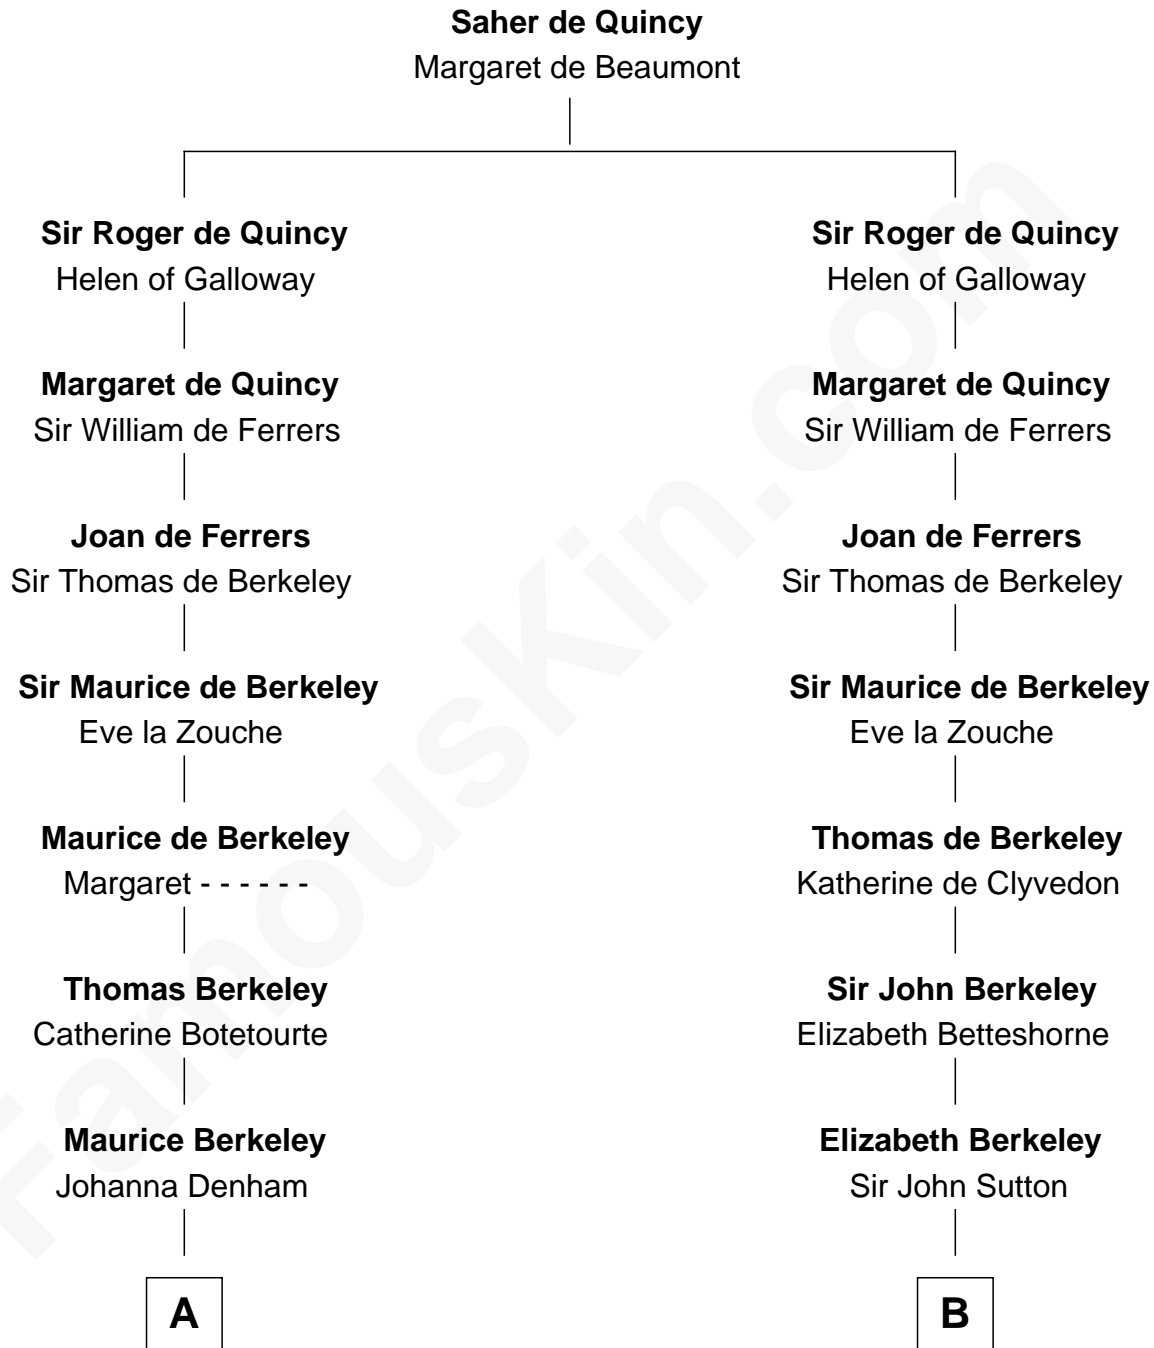

FamousKin.com

Relationship Chart of

Samuel Prescott

Completed Paul Revere's Midnight Ride

19th cousin 1 time removed of

Milton Bradley

Founder, Milton Bradley Company

C

Dr. Jonathan Prescott

Rebecca Bulkeley

Dr. Abel Prescott

Abigail Brigham

Samuel Prescott

Completed Paul Revere's Ride

D

Oliver Smith Lyford