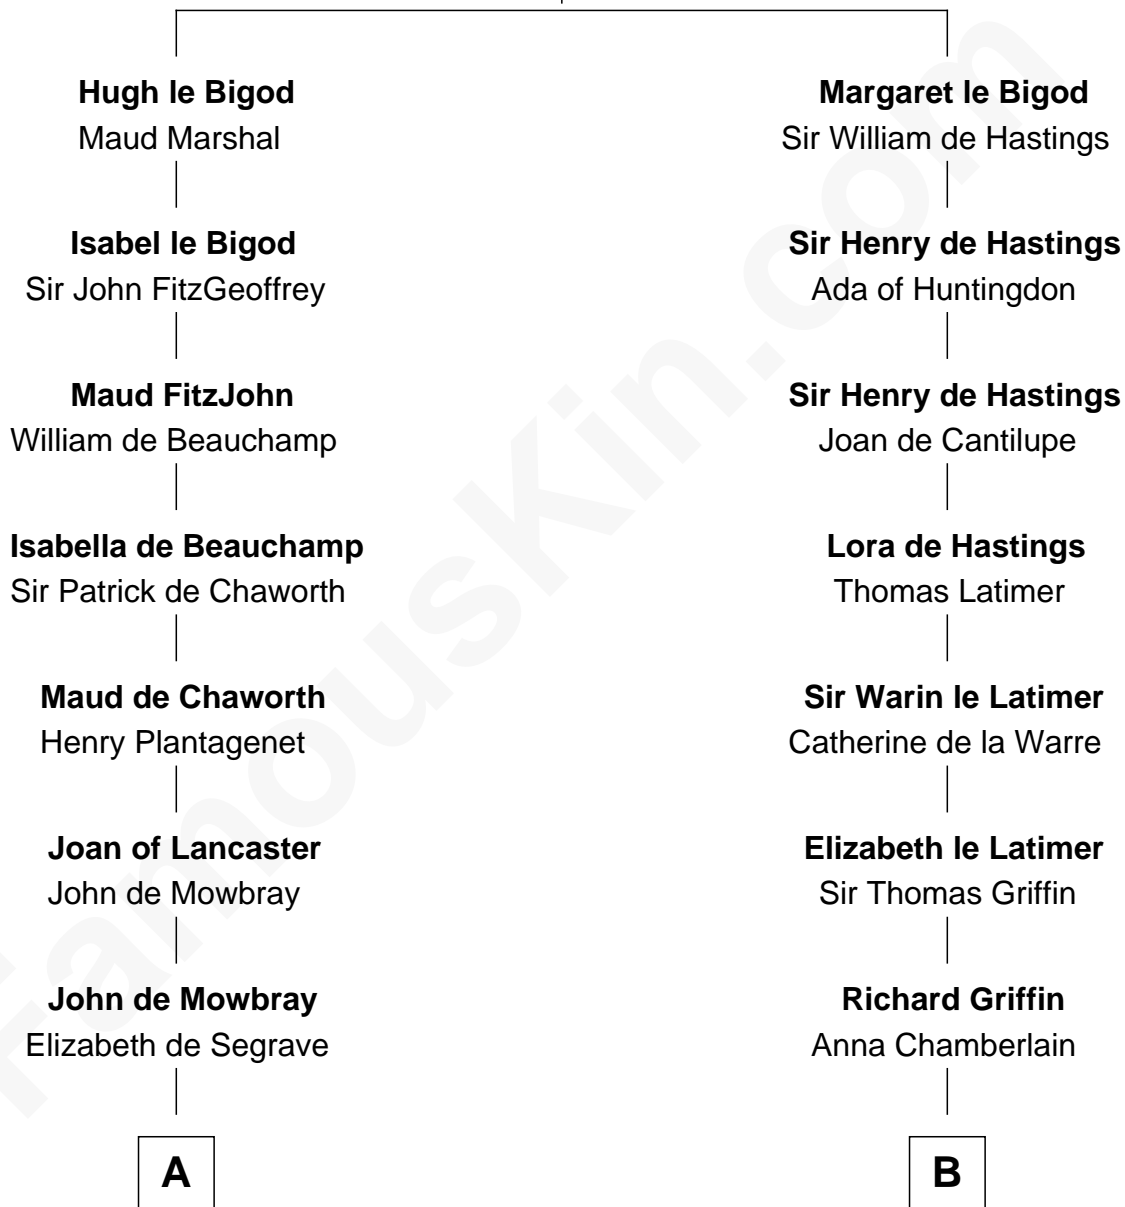

FamousKin.com

Relationship Chart of

Samuel Prescott

Completed Paul Revere's Midnight Ride

20th cousin 1 time removed of

J.P. Morgan

American Banker and Art Collector

Roger le Bigod

Ida de Tony

C

Elizabeth Hoar
Jonathan Prescott

Dr. Jonathan Prescott
Rebecca Bulkeley

Dr. Abel Prescott
Abigail Brigham

Samuel Prescott
Completed Paul Revere's Ride

D

Lynde Lord
Lois Sheldon