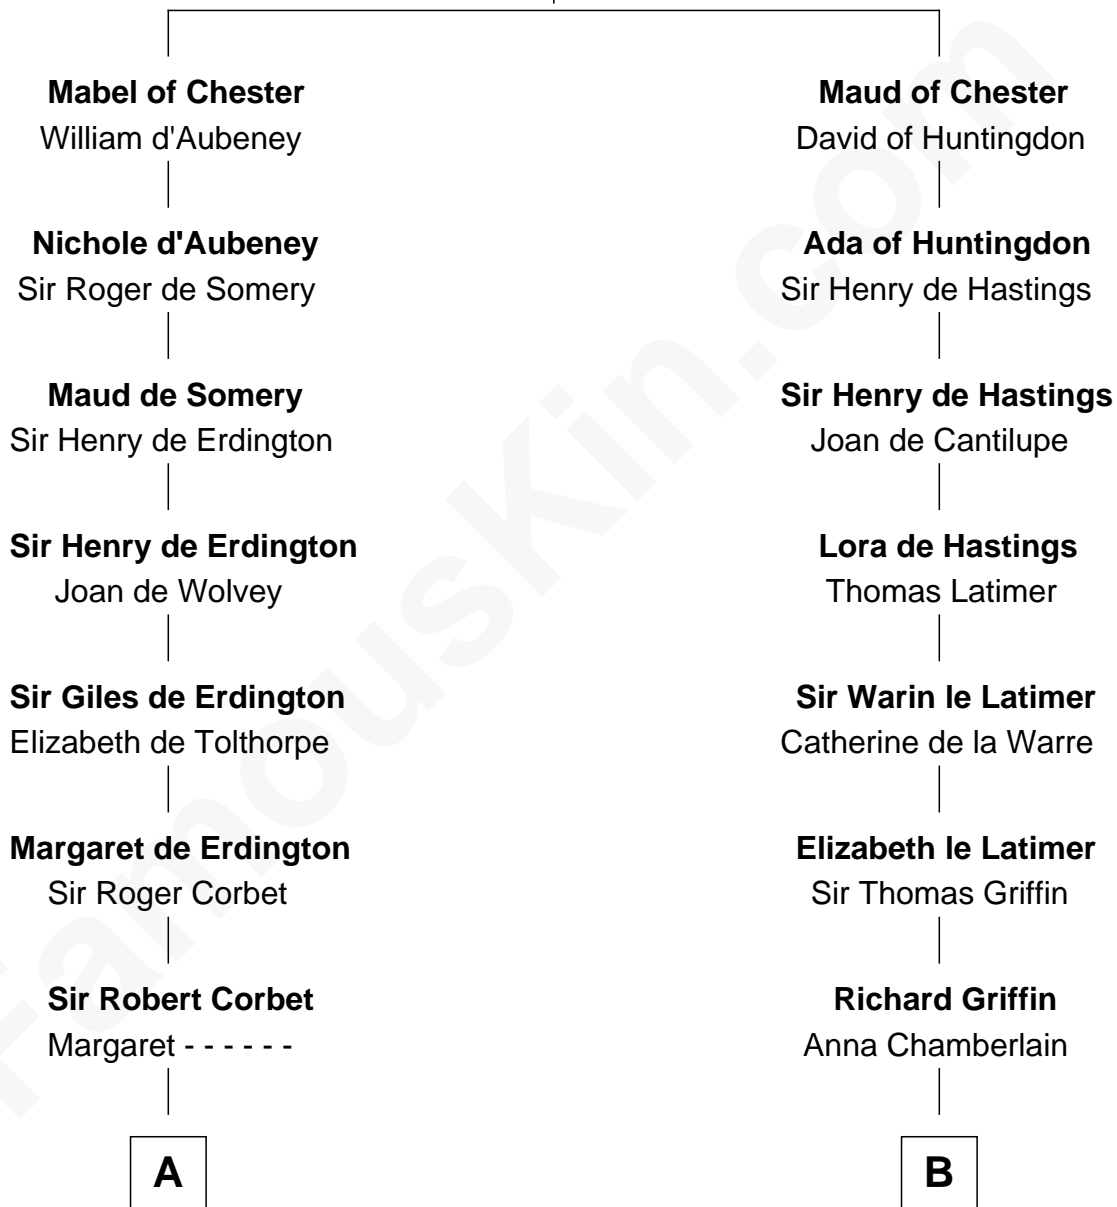

## Relationship Chart of

### Samuel Prescott

*Completed Paul Revere's Midnight Ride*

17th cousin 4 times removed of

**J.P. Morgan**

*American Banker and Art Collector*

**Hugh de Kevelioc**  
Bertrade de Montfort

**C**

**Lynde Lord**