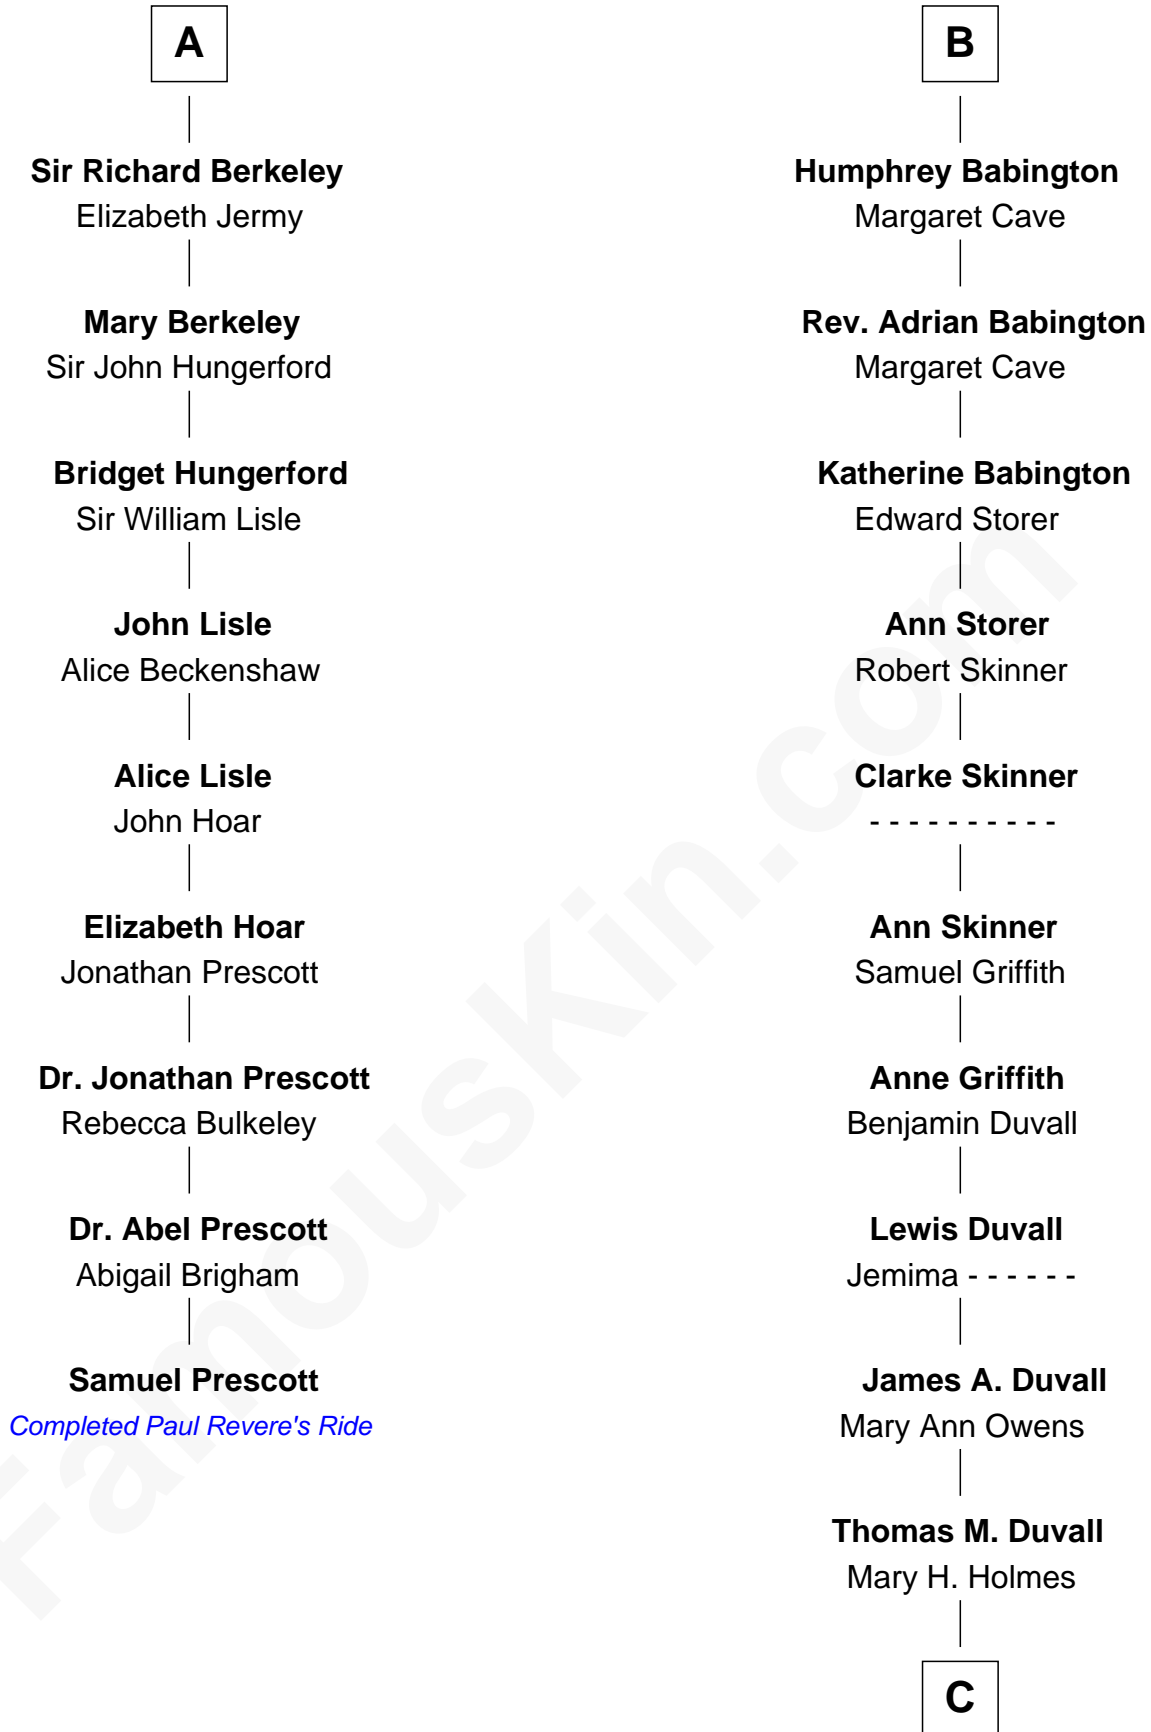

FamousKin.com

Relationship Chart of

Samuel Prescott

Completed Paul Revere's Midnight Ride

15th cousin 6 times removed of

John Dye

TV and Movie Actor - "Touched by an Angel"

Sir Maurice de Berkeley

Eve la Zouche

Maurice de Berkeley

Margaret - - - - -

Thomas Berkeley

Catherine Botetourte

Maurice Berkeley

Johanna Denham

Maurice Berkeley

John Beaumont

Joan Mytton

Eleanor Beaumont

Humphrey Babington

Thomas Babington

Eleanor Humfrey

B

C

Felix M. Duvall

Margaret E. Molloy

Robert Louis Duvall

Edith Clara Tippet

John Louis Duvall

Irene Maree McMillen

Lynn Maree Duvall

Jim C. Dye