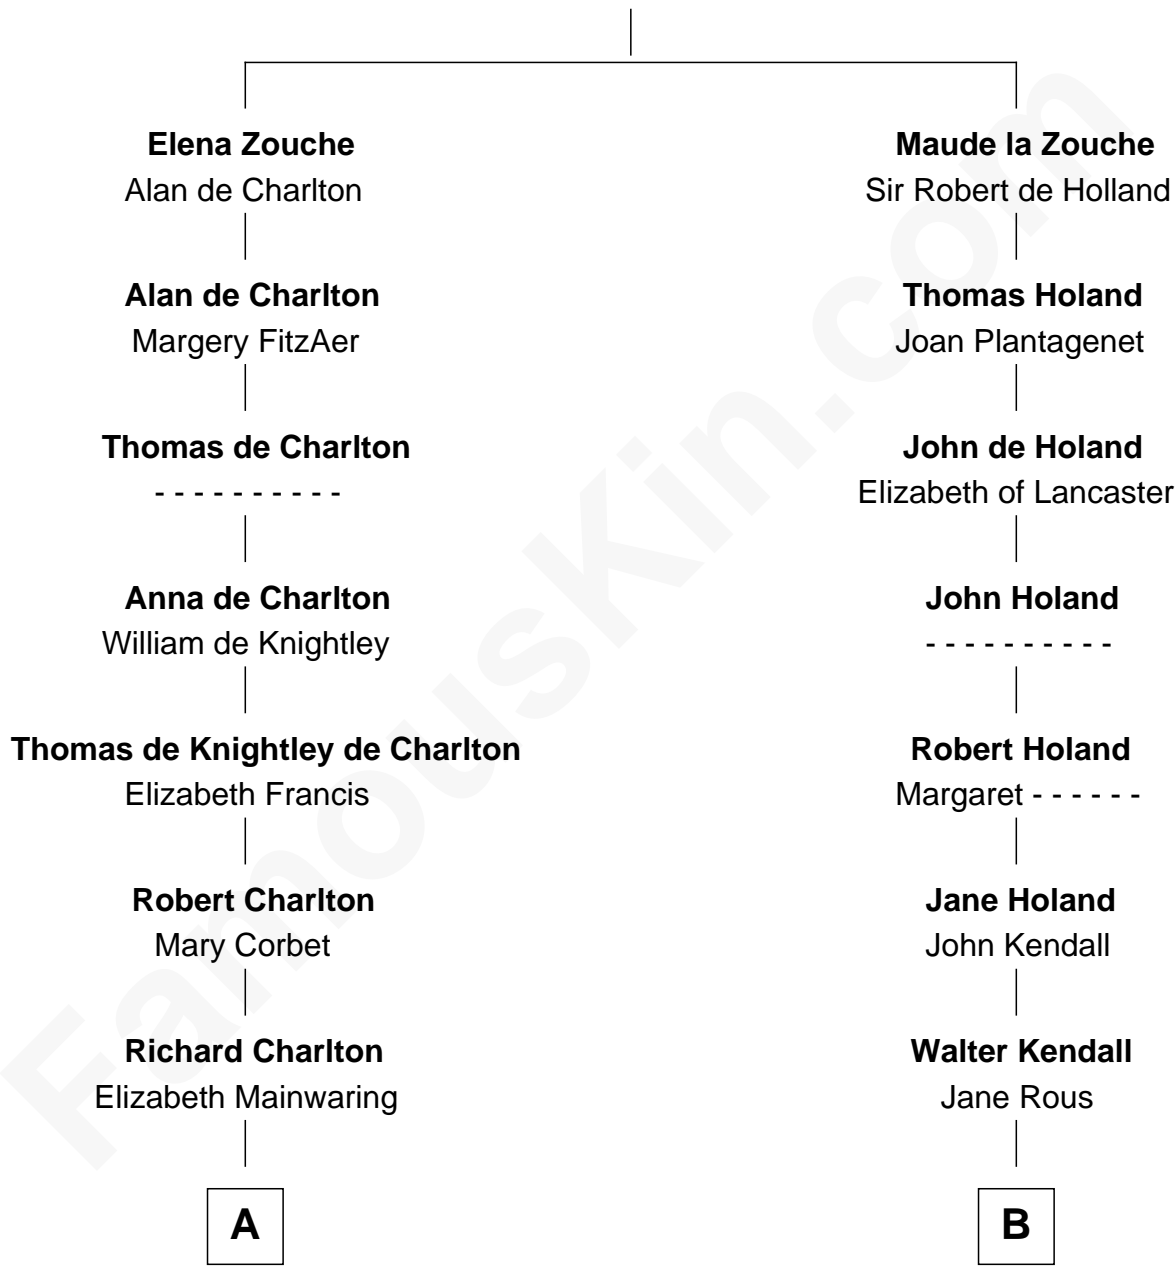

FamousKin.com

Relationship Chart of

Samuel Prescott

Completed Paul Revere's Midnight Ride

15th cousin 4 times removed of

Juliette Gordon Low

Founder of the Girl Scouts

Sir Alan la Zouche

Eleanor de Segrave

C

Juliette Augusta Magill

John Harris Kinzie

Eleanor Lytle Kinzie

William Washington Gordon

Juliette Gordon Low

Founder of the Girl Scouts