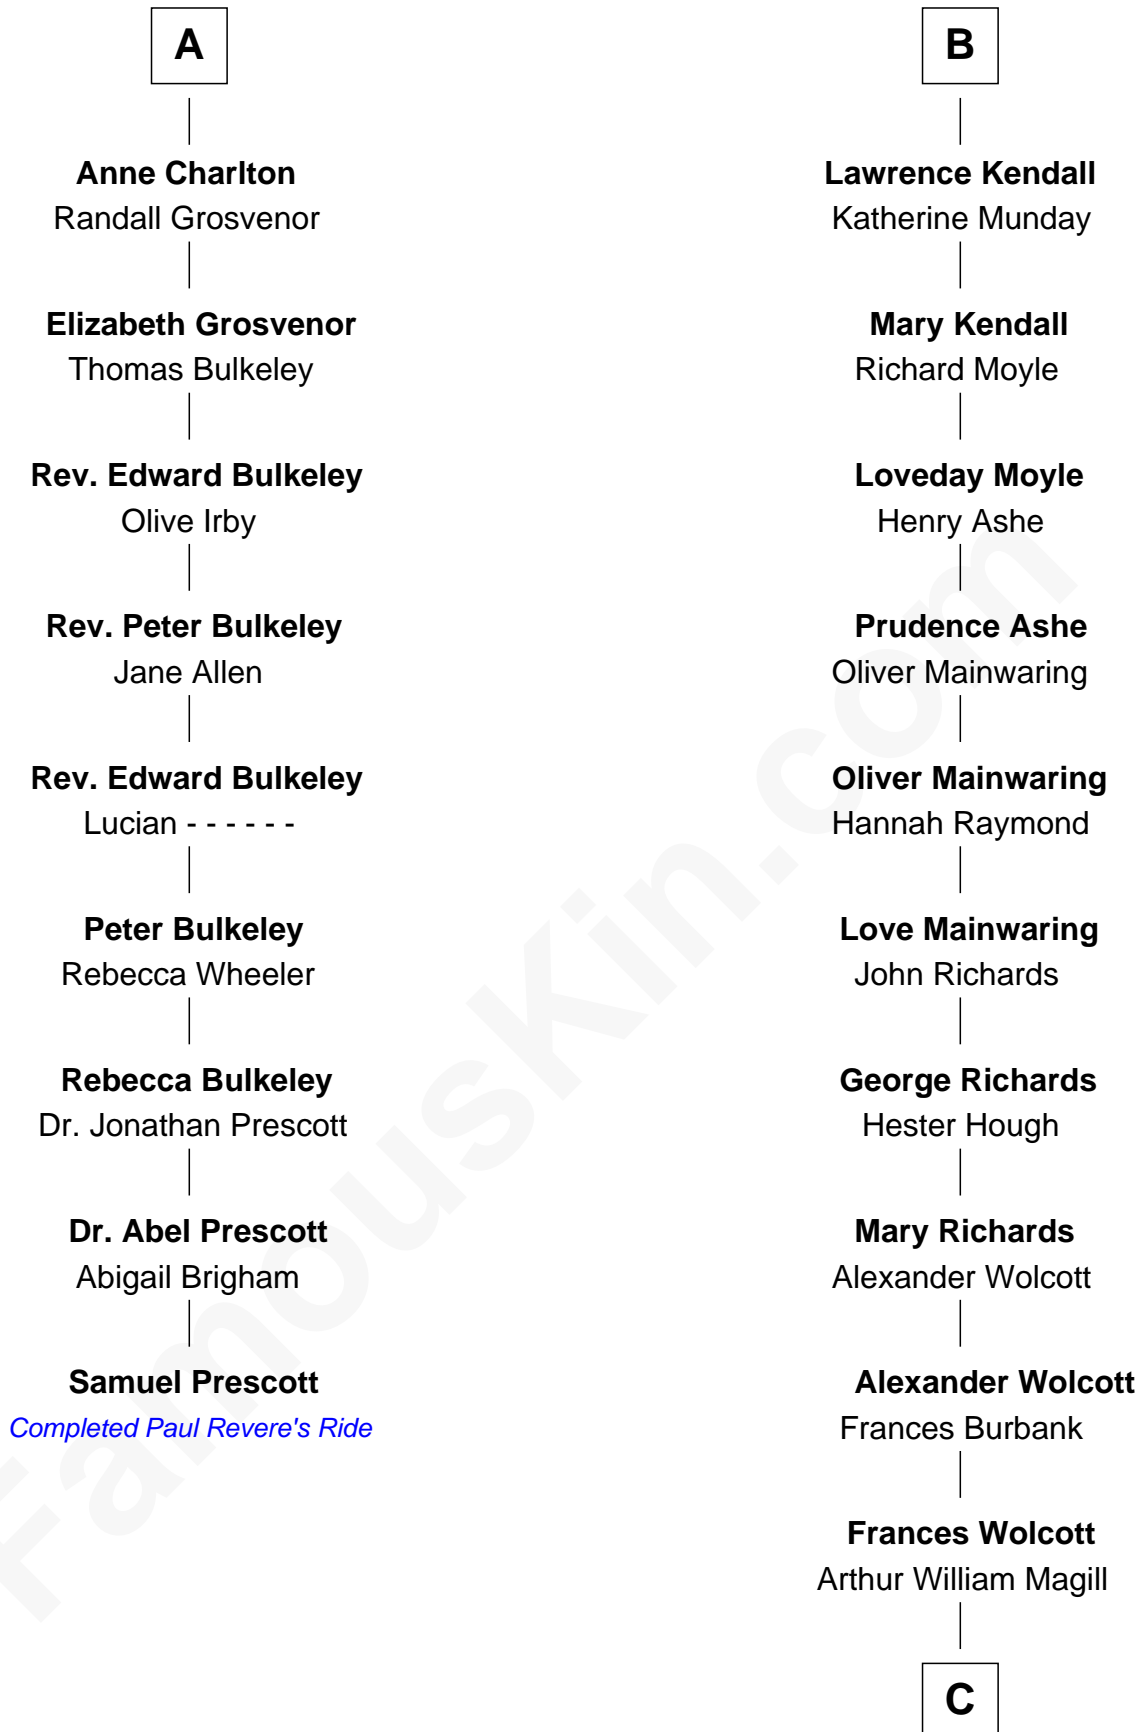

FamousKin.com

Relationship Chart of

Samuel Prescott

Completed Paul Revere's Midnight Ride

15th cousin 4 times removed of

Juliette Gordon Low

Founder of the Girl Scouts

Sir Alan la Zouche

Eleanor de Segrave

C

Juliette Augusta Magill

John Harris Kinzie

Eleanor Lytle Kinzie

William Washington Gordon

Juliette Gordon Low

Founder of the Girl Scouts