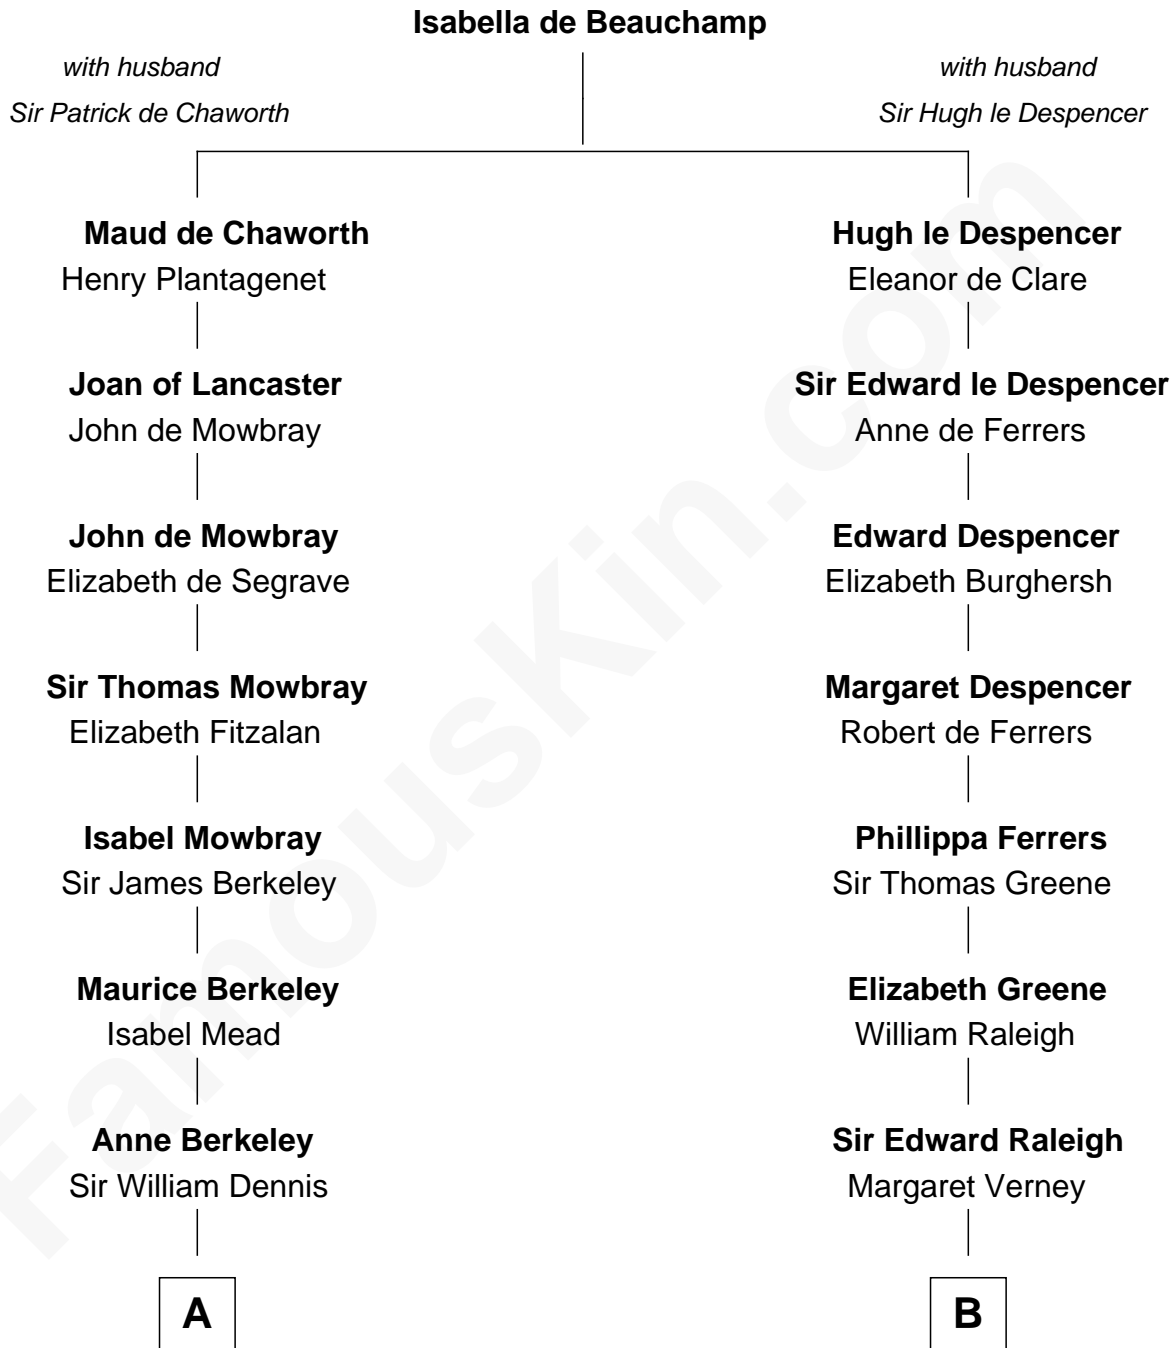

FamousKin.com

Relationship Chart of

Samuel Prescott

Completed Paul Revere's Midnight Ride

16th cousin 3 times removed of

Stephen A. Douglas

Participated in Lincoln-Douglas Debates