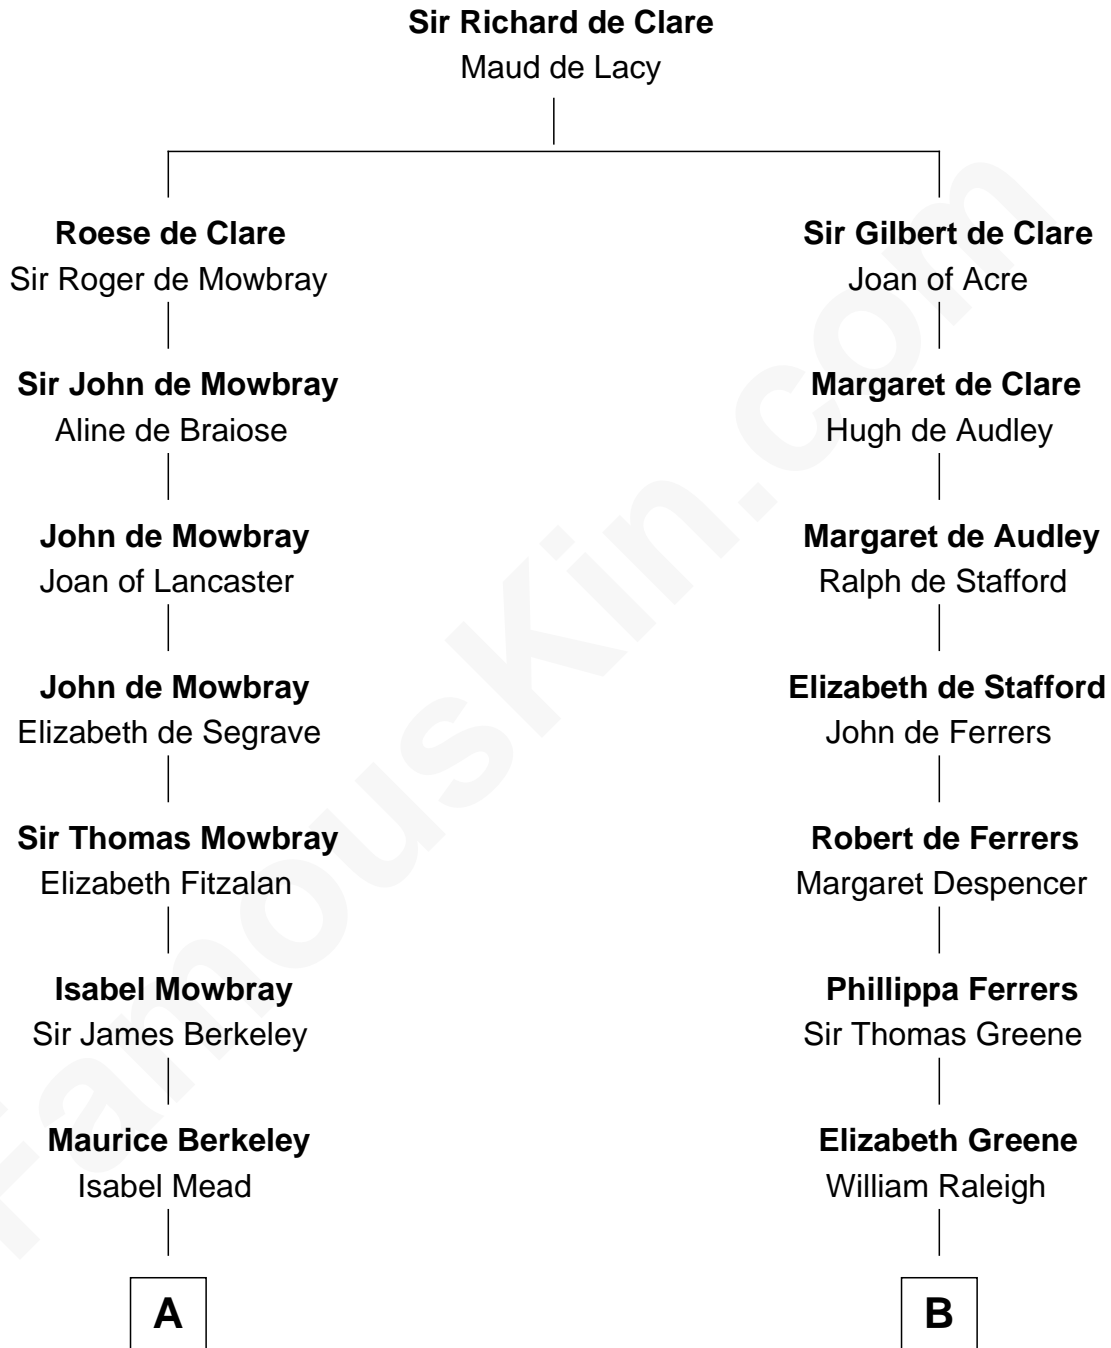

FamousKin.com

Relationship Chart of

Samuel Prescott

Completed Paul Revere's Midnight Ride

17th cousin 3 times removed of

Stephen A. Douglas

Participated in Lincoln-Douglas Debates