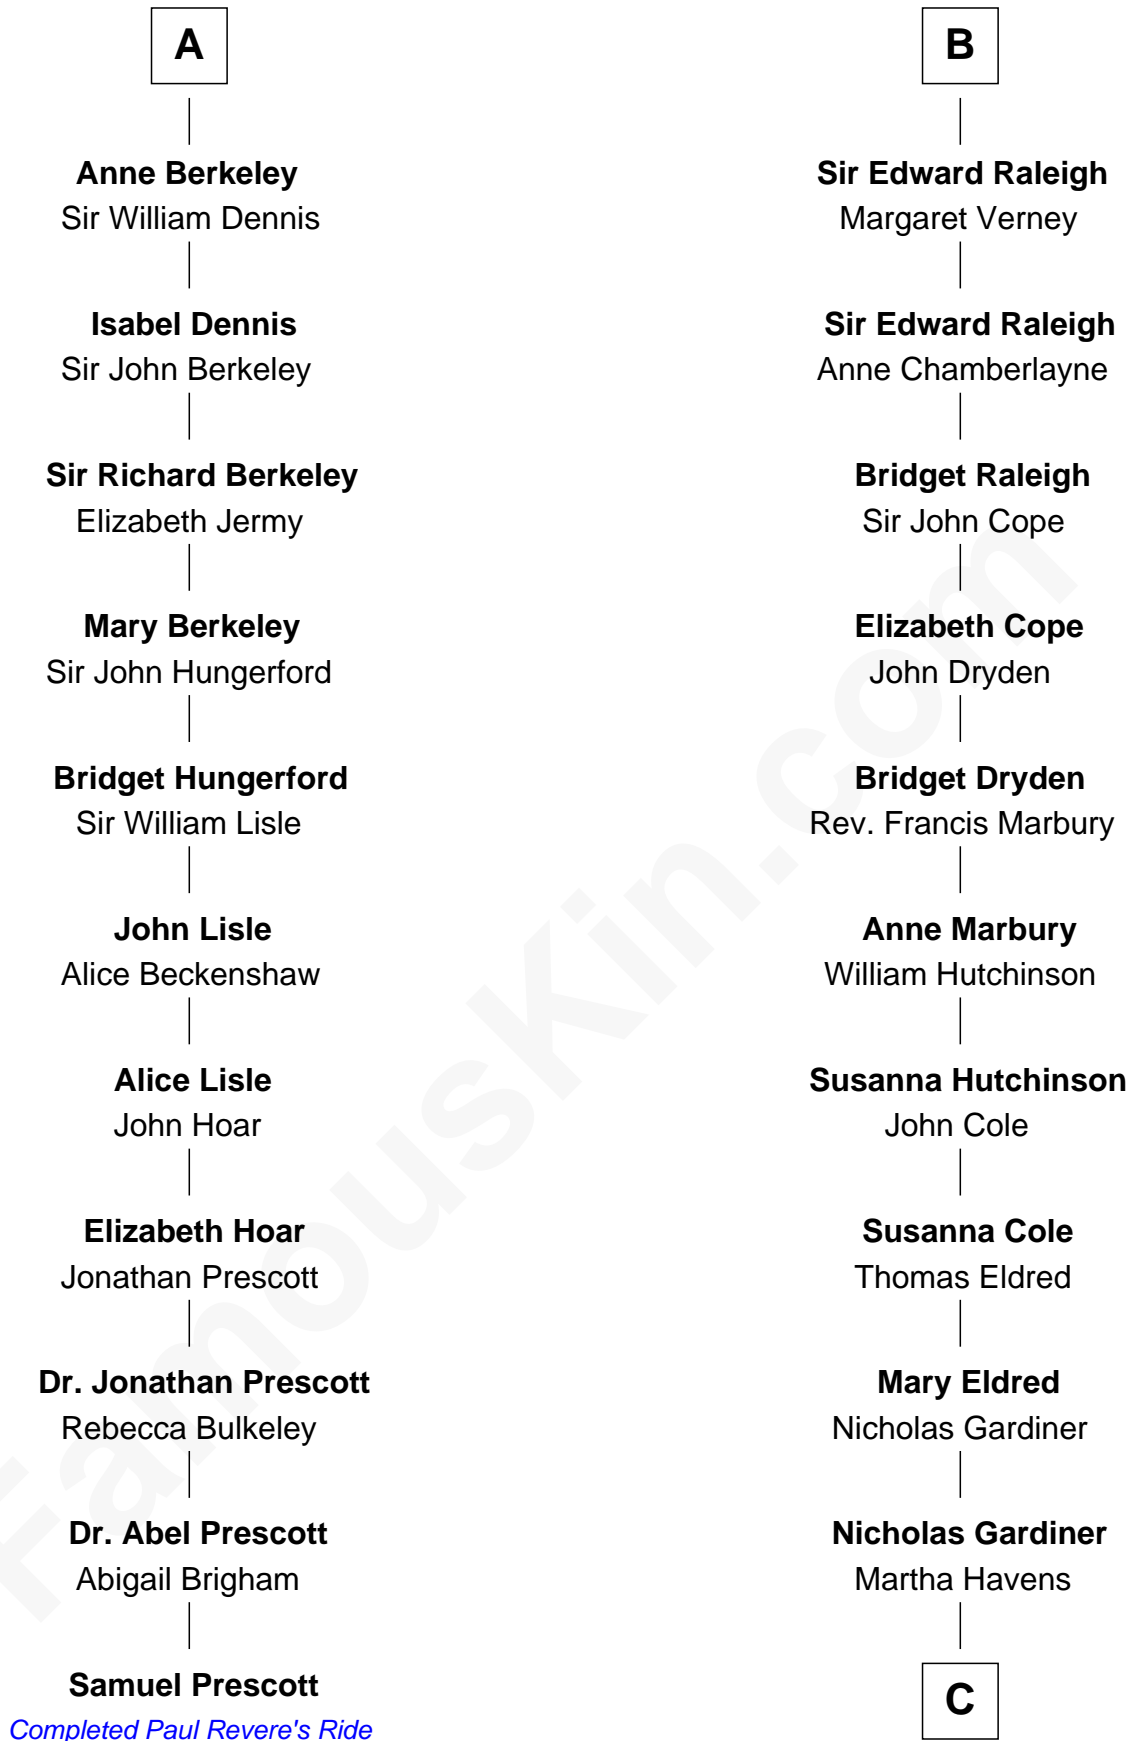

## Relationship Chart of

### Samuel Prescott

*Completed Paul Revere's Midnight Ride*

**17th cousin 3 times removed of**

### Stephen A. Douglas

*Participated in Lincoln-Douglas Debates*

**C**

**Martha Gardiner**

Stephen Arnold

**Martha Arnold**

Benajah Douglass

**Dr. Stephen Arnold Douglass**