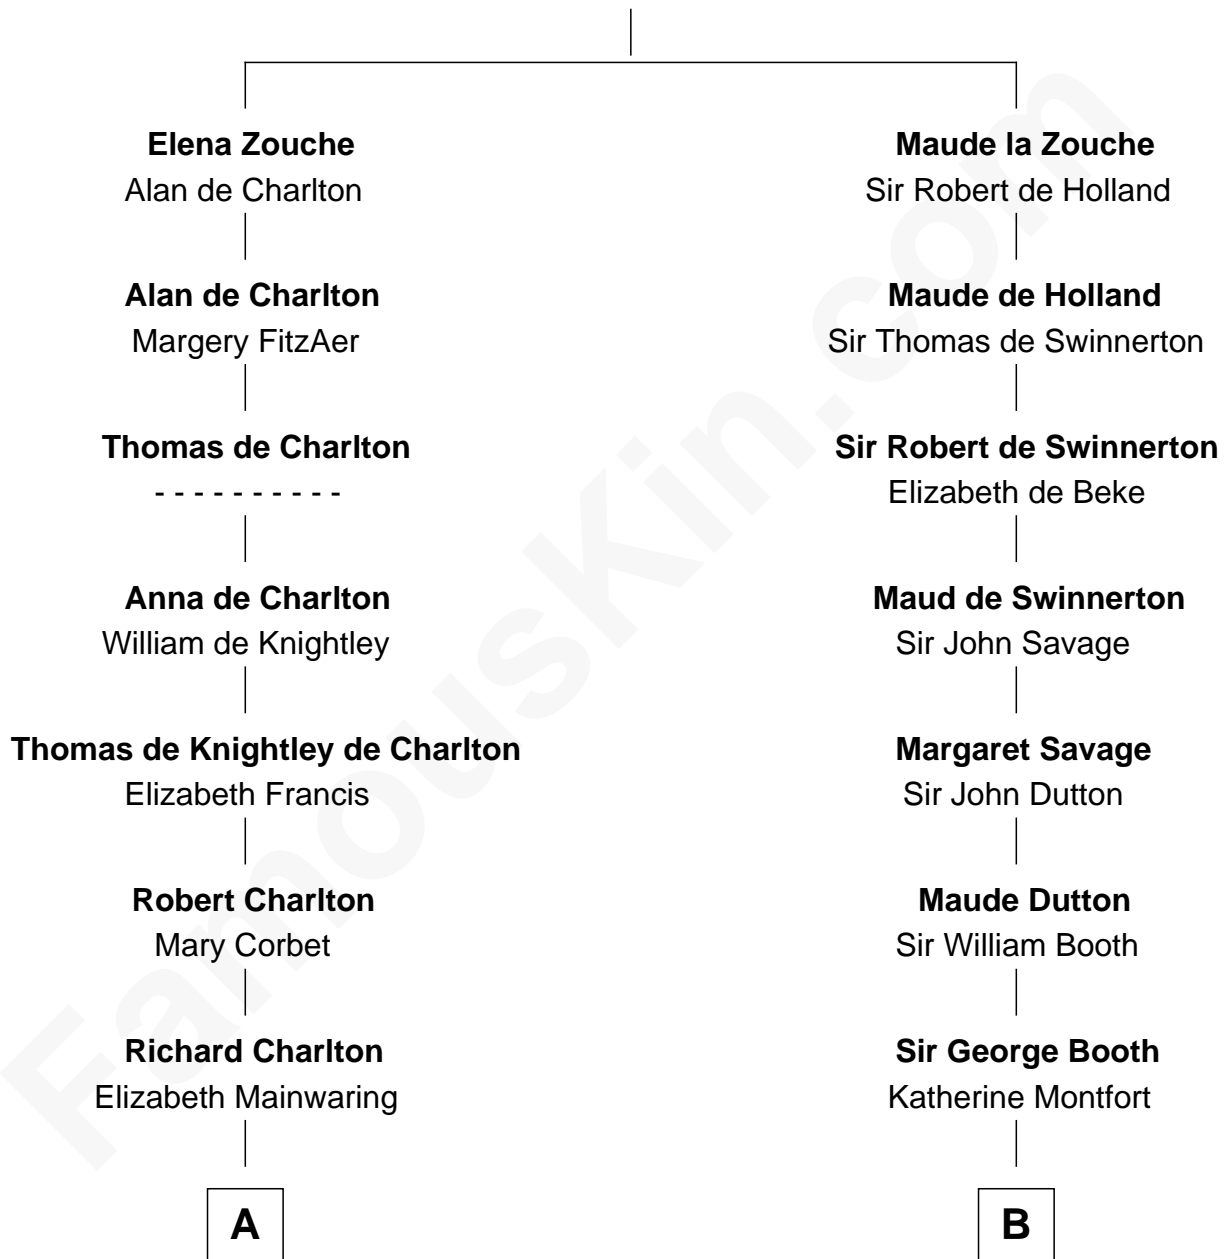

FamousKin.com

Relationship Chart of

Samuel Prescott

Completed Paul Revere's Midnight Ride

15th cousin 3 times removed of

Stephen A. Douglas

Participated in Lincoln-Douglas Debates

Sir Alan la Zouche
Eleanor de Segrave