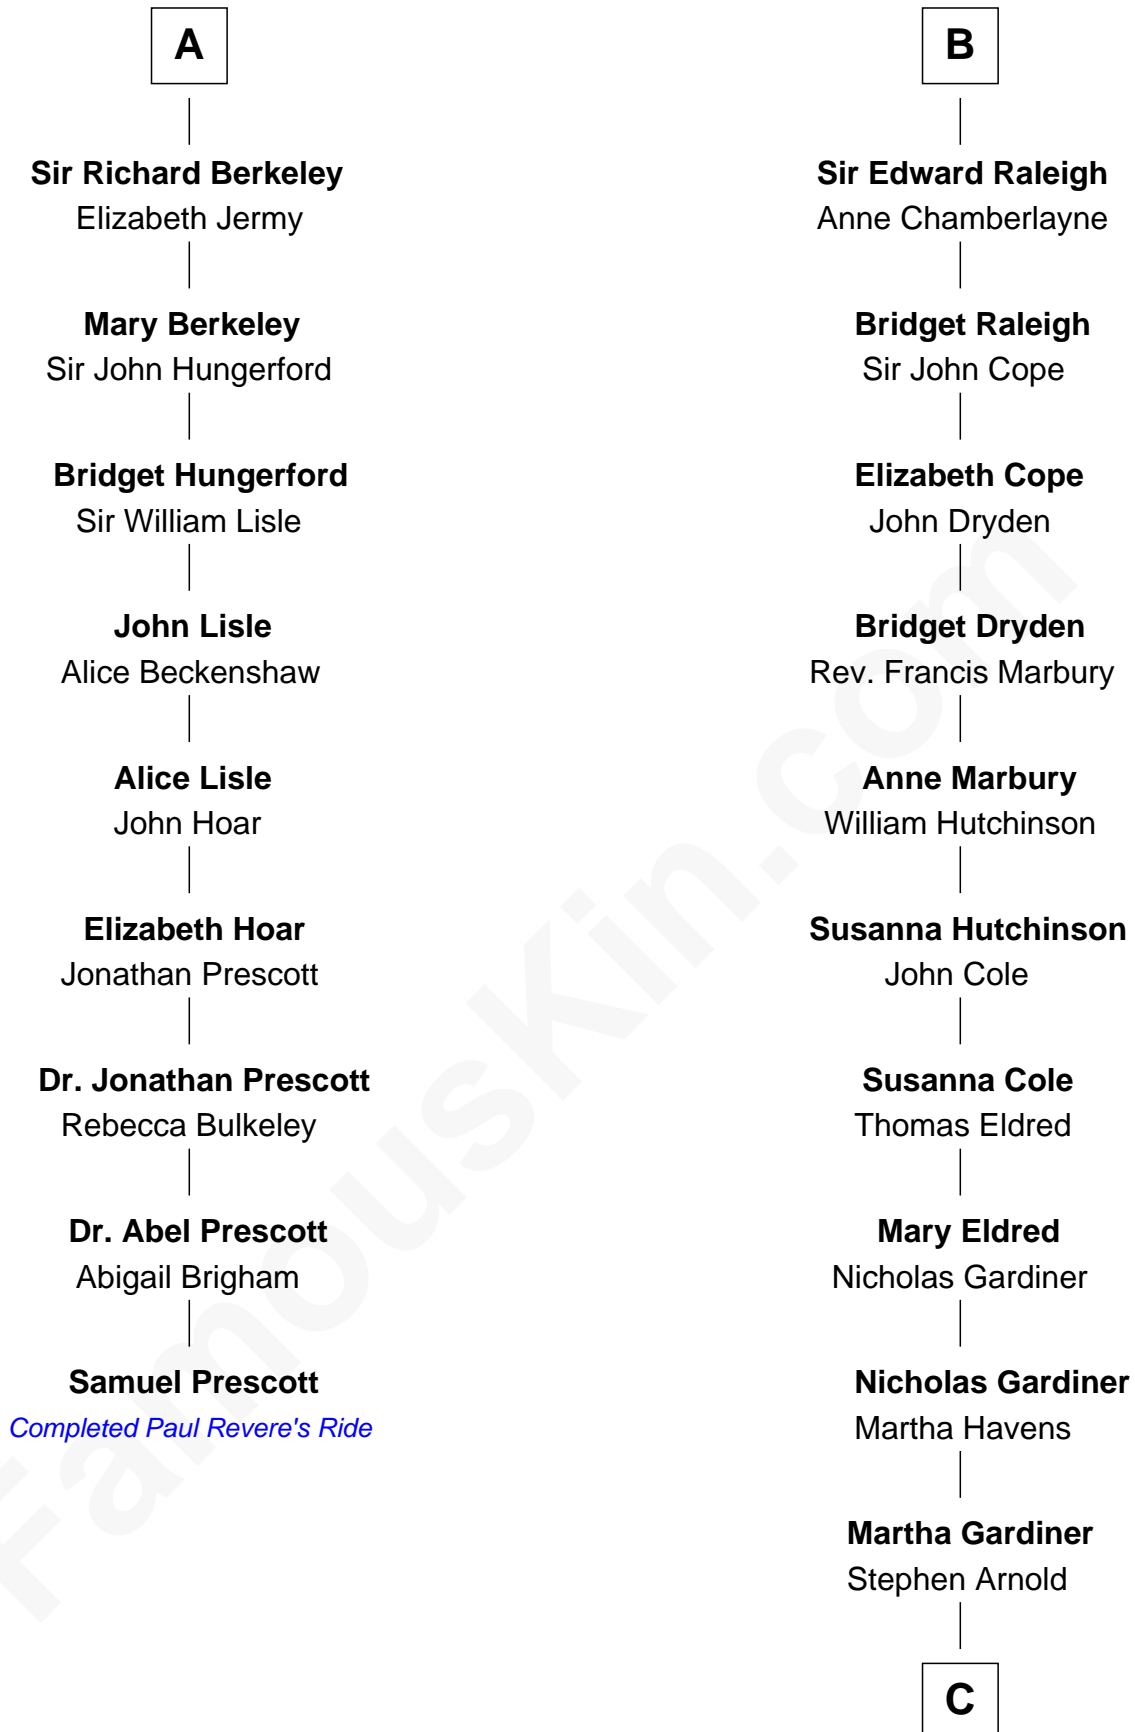

FamousKin.com

Relationship Chart of

Samuel Prescott

Completed Paul Revere's Midnight Ride

15th cousin 4 times removed of

Stephen A. Douglas

Participated in Lincoln-Douglas Debates

Humphrey de Bohun
Elizabeth Plantagenet

Sir William de Bohun
Elizabeth de Badlesmere

Elizabeth de Bohun
Sir Richard Fitzalan

Elizabeth Fitzalan
Sir Thomas Mowbray

Isabel Mowbray
Sir James Berkeley

Maurice Berkeley
Isabel Mead

Anne Berkeley
Sir William Dennis

Isabel Dennis
Sir John Berkeley

A

Eleanor de Bohun
Sir James le Boteler

Pernel le Boteler
Sir Gilbert Talbot

Sir Richard Talbot
Ankaret le Strange

Mary Talbot
Sir Thomas Greene

Sir Thomas Greene
Phillippa Ferrers

Elizabeth Greene
William Raleigh

Sir Edward Raleigh
Margaret Verney

B

C

Martha Arnold
Benajah Douglass

Dr. Stephen Arnold Douglass
Sarah Fiske

Stephen A. Douglas
[The Lincoln-Douglas Debates](#)

FamousKin.com