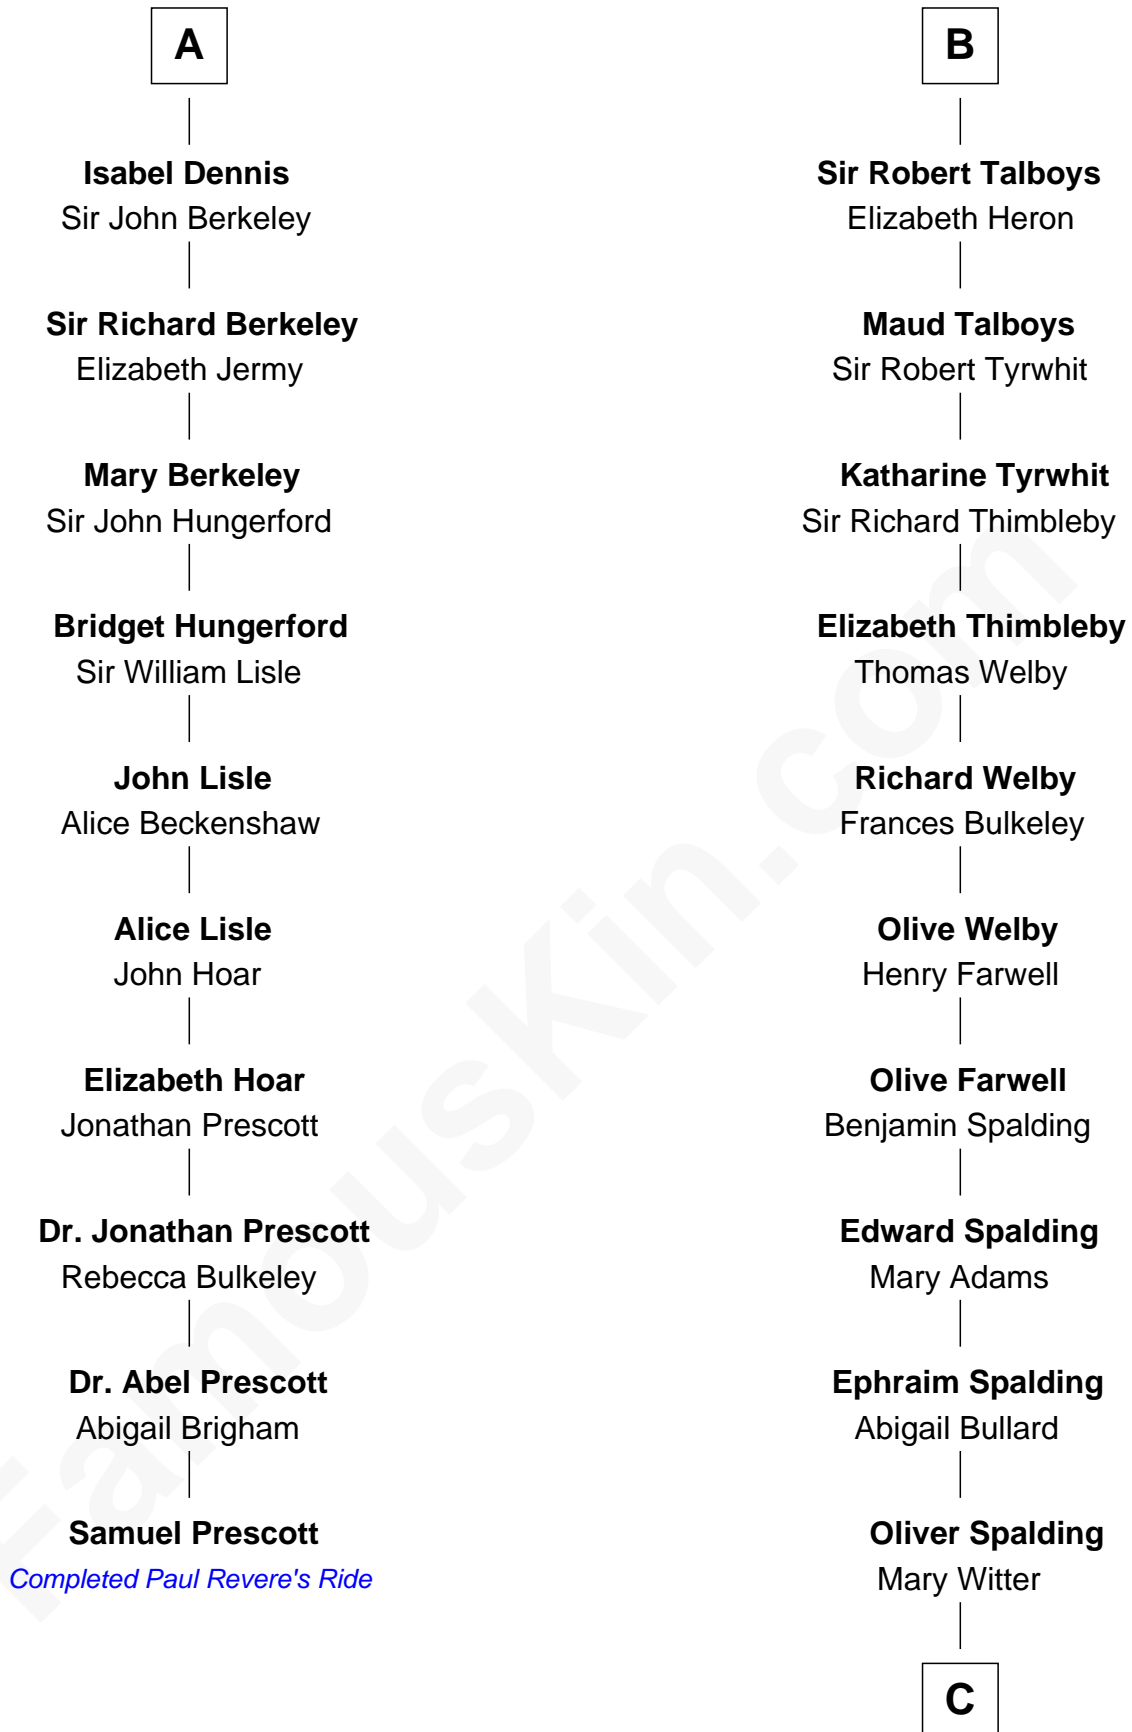

FamousKin.com

Relationship Chart of

Samuel Prescott

Completed Paul Revere's Midnight Ride

16th cousin 5 times removed of

Katharine Hepburn
Movie Actress

Eleanor of Castile
Edward I, King of England

C

Erastus Spalding

Jennet Mack

Martha Ann Spalding

Leman Benton Garlinghouse

Caroline Garlinghouse

Alfred Augustus Houghton

Katharine Martha Houghton

Thomas Norval Hepburn