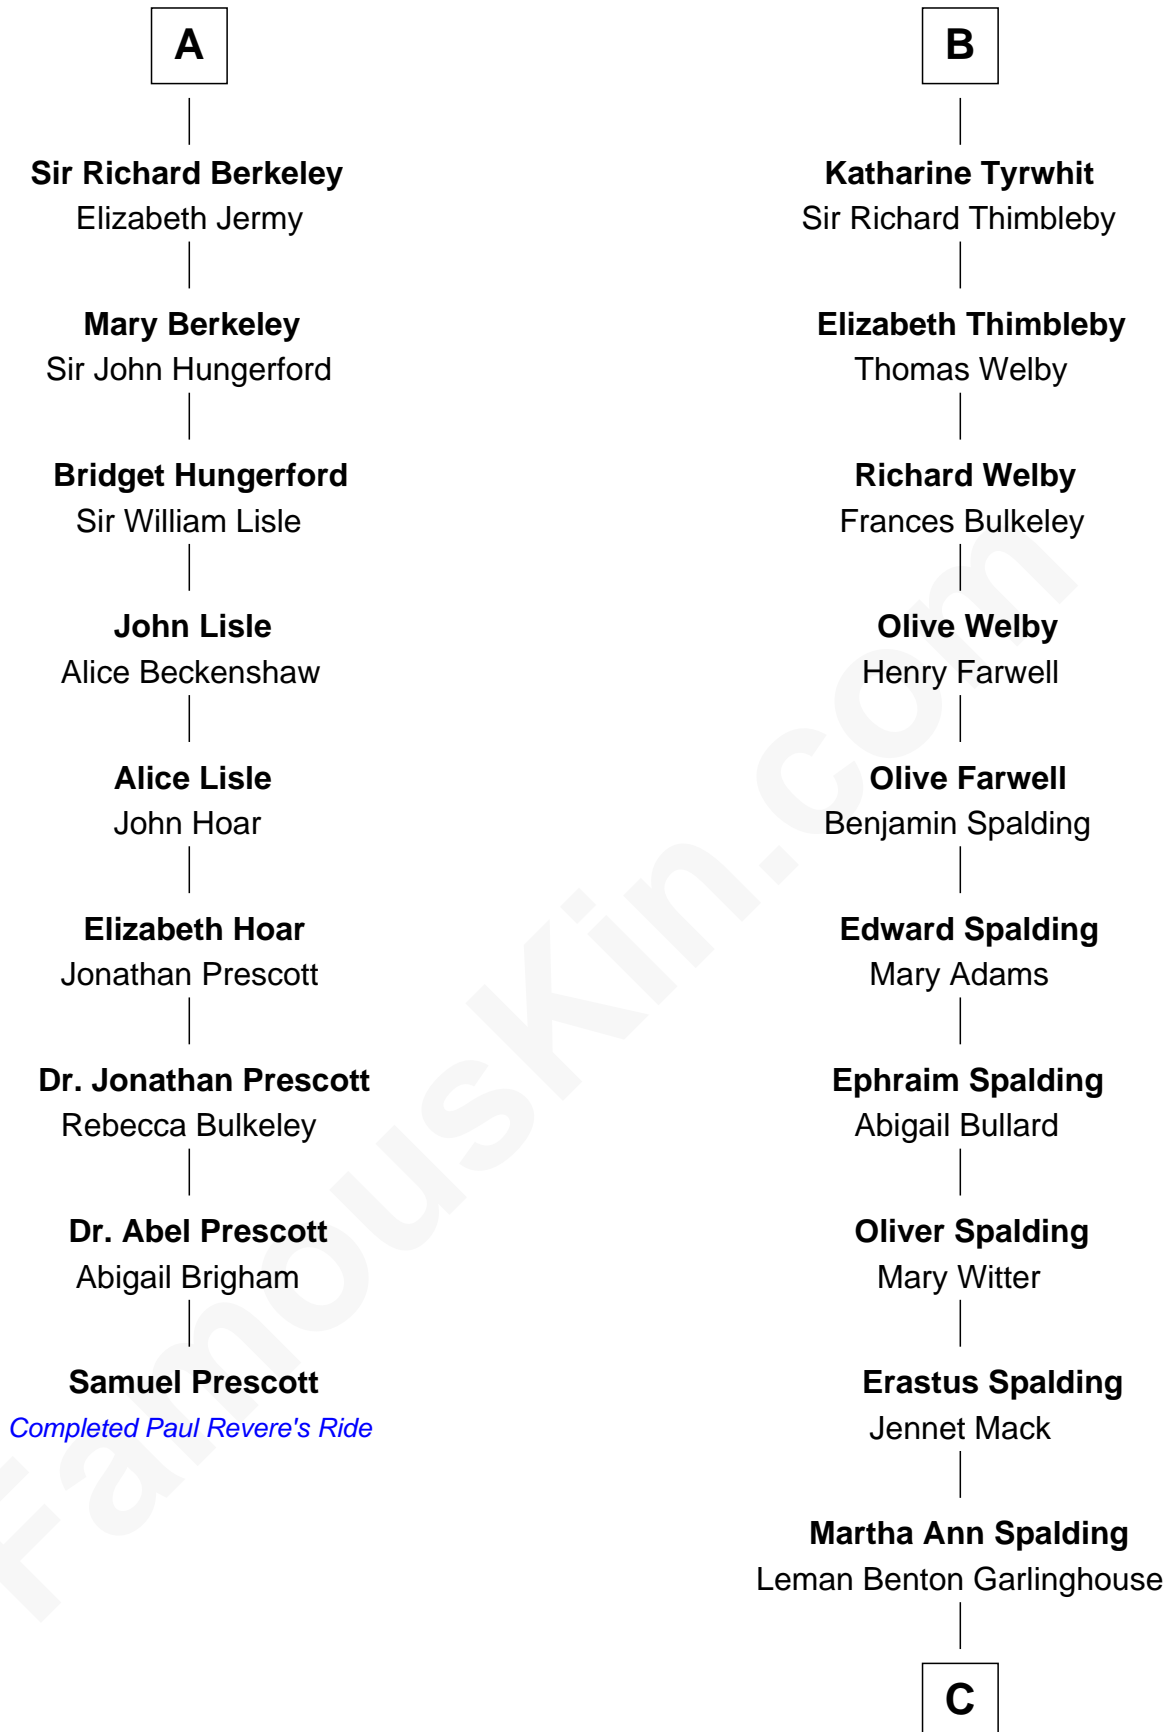

FamousKin.com

Relationship Chart of

Samuel Prescott

Completed Paul Revere's Midnight Ride

15th cousin 4 times removed of

Katharine Hepburn
Movie Actress

Bartholomew de Badlesmere

Margaret de Clare

Elizabeth de Badlesmere

Sir William de Bohun

Elizabeth de Bohun

Sir Richard Fitzalan

Elizabeth Fitzalan

Sir Thomas Mowbray

Isabel Mowbray

Sir James Berkeley

Sir John de Tivetot

Sir Robert de Tivetot

Margaret Deincourt

Elizabeth de Tivetot

Sir Philip le Despencer

Margery Despencer

Sir Roger Wentworth

Agnes Wentworth

Sir Robert Constable

Anne Constable

William Tyrwhit

Sir Robert Tyrwhit

Maud Talboys

B

C

Caroline Garlinghouse
Alfred Augustus Houghton