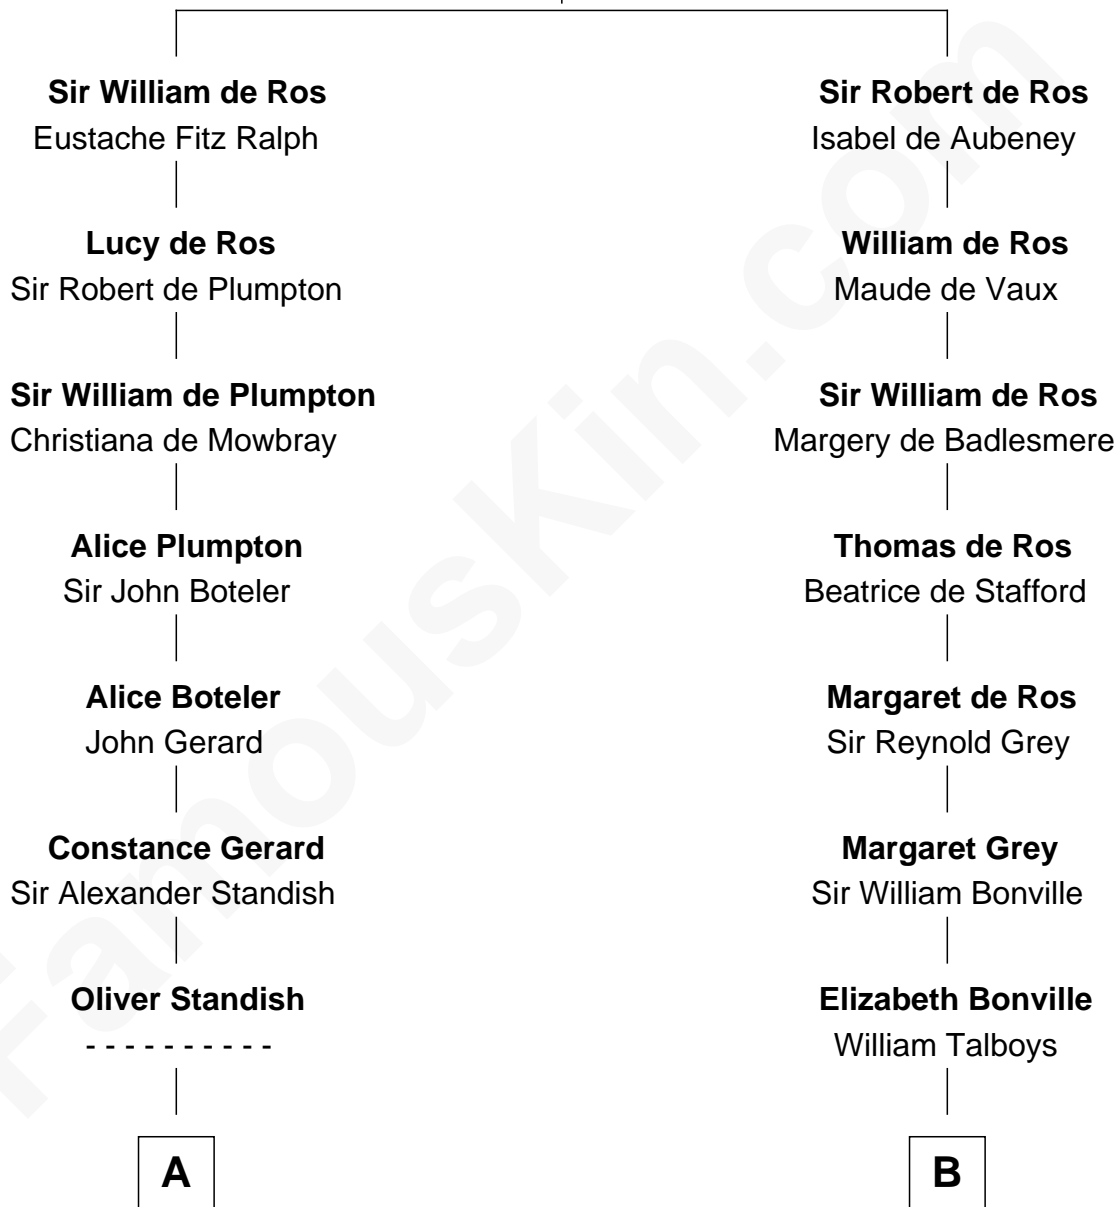

FamousKin.com

Relationship Chart of

Samuel Prescott

Completed Paul Revere's Midnight Ride

16th cousin 5 times removed of

Katharine Hepburn
Movie Actress

Sir William de Ros
Lucy FitzPiers

C