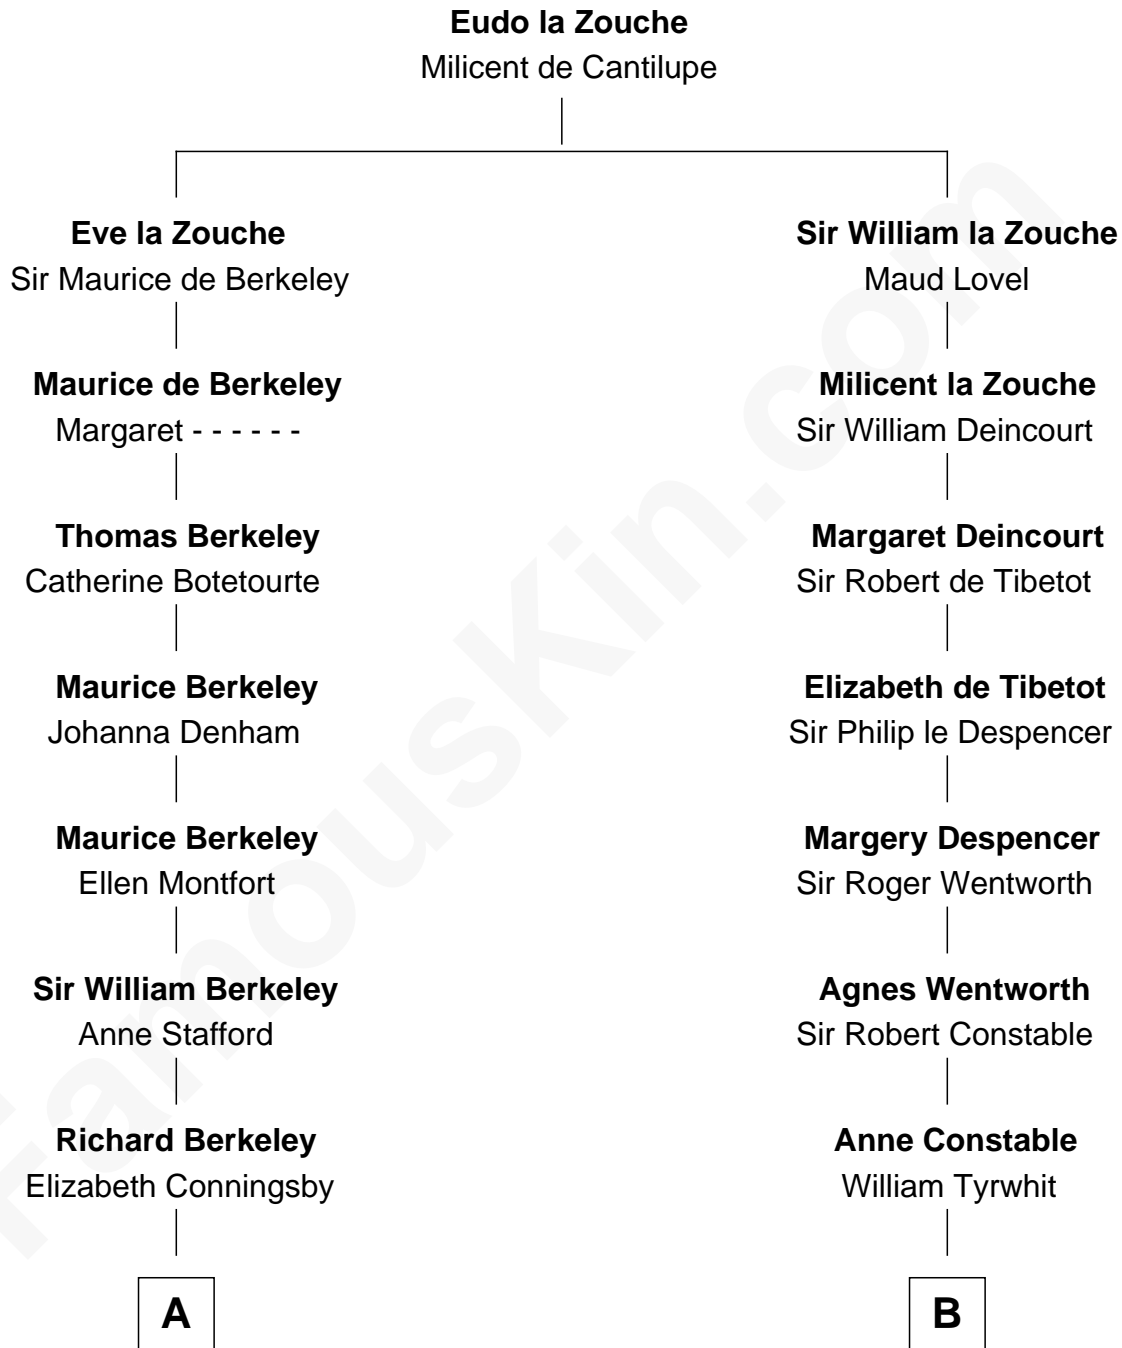

FamousKin.com

Relationship Chart of

Samuel Prescott

Completed Paul Revere's Midnight Ride

16th cousin 4 times removed of

Katharine Hepburn
Movie Actress

C

Martha Ann Spalding

Leman Benton Garlinghouse

Caroline Garlinghouse

Alfred Augustus Houghton

Katharine Martha Houghton

Thomas Norval Hepburn

Katharine Hepburn

Movie Actress

FamousKin.com