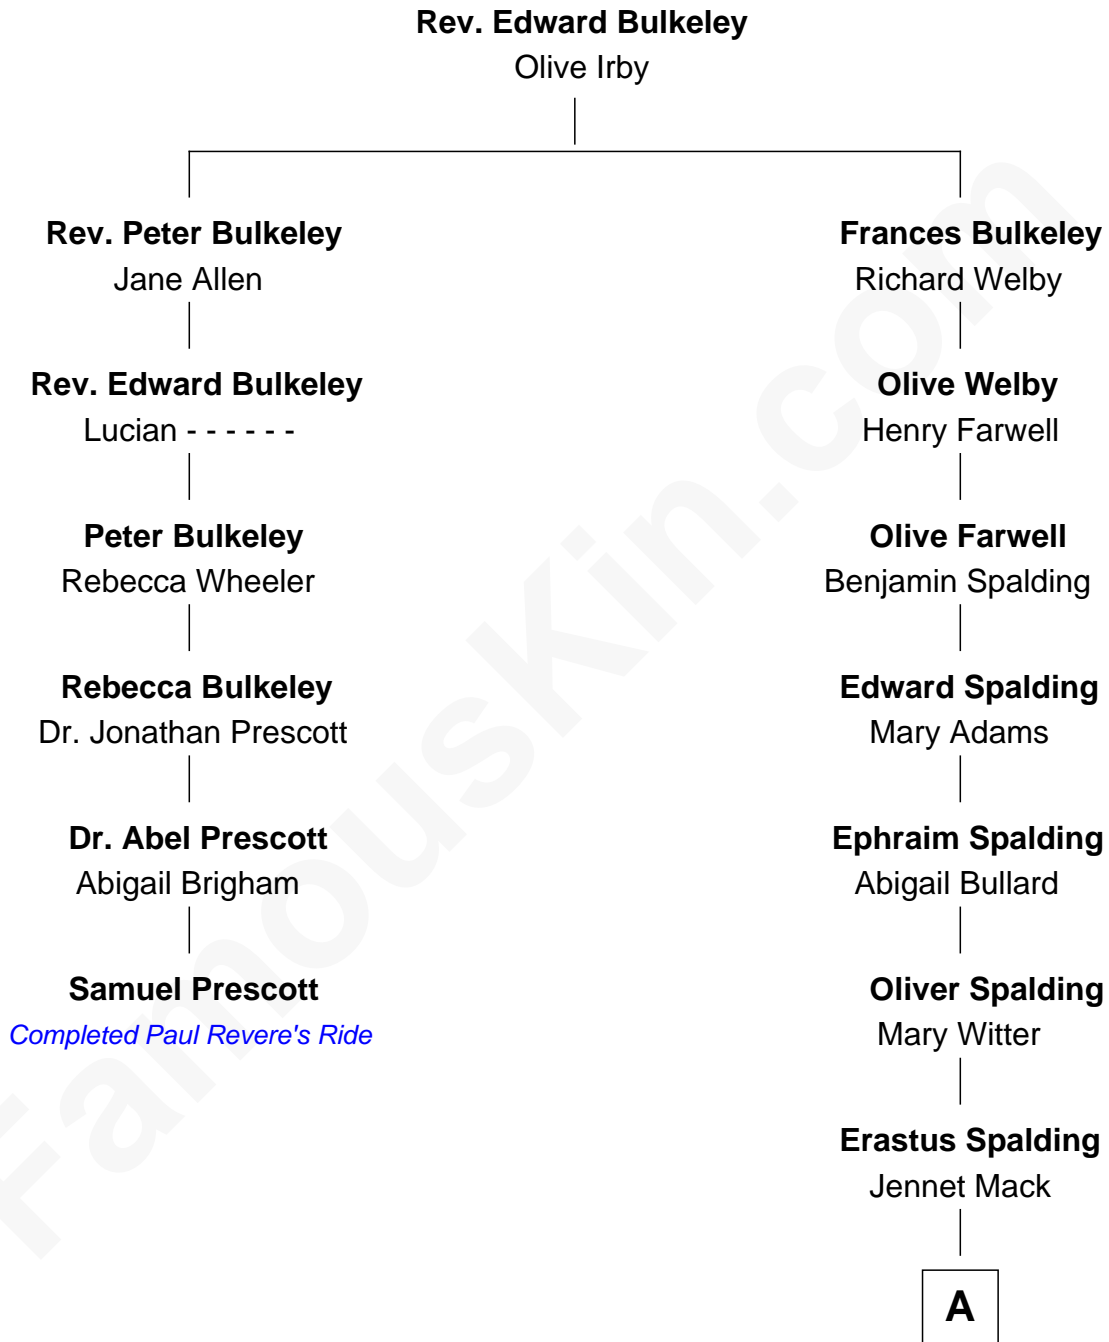

FamousKin.com

Relationship Chart of

Samuel Prescott

Completed Paul Revere's Midnight Ride

5th cousin 5 times removed of

Katharine Hepburn
Movie Actress

A

—
Martha Ann Spalding

Leman Benton Garlinghouse

—
Caroline Garlinghouse

Alfred Augustus Houghton

—
Katharine Martha Houghton

Thomas Norval Hepburn

—
Katharine Hepburn

Movie Actress