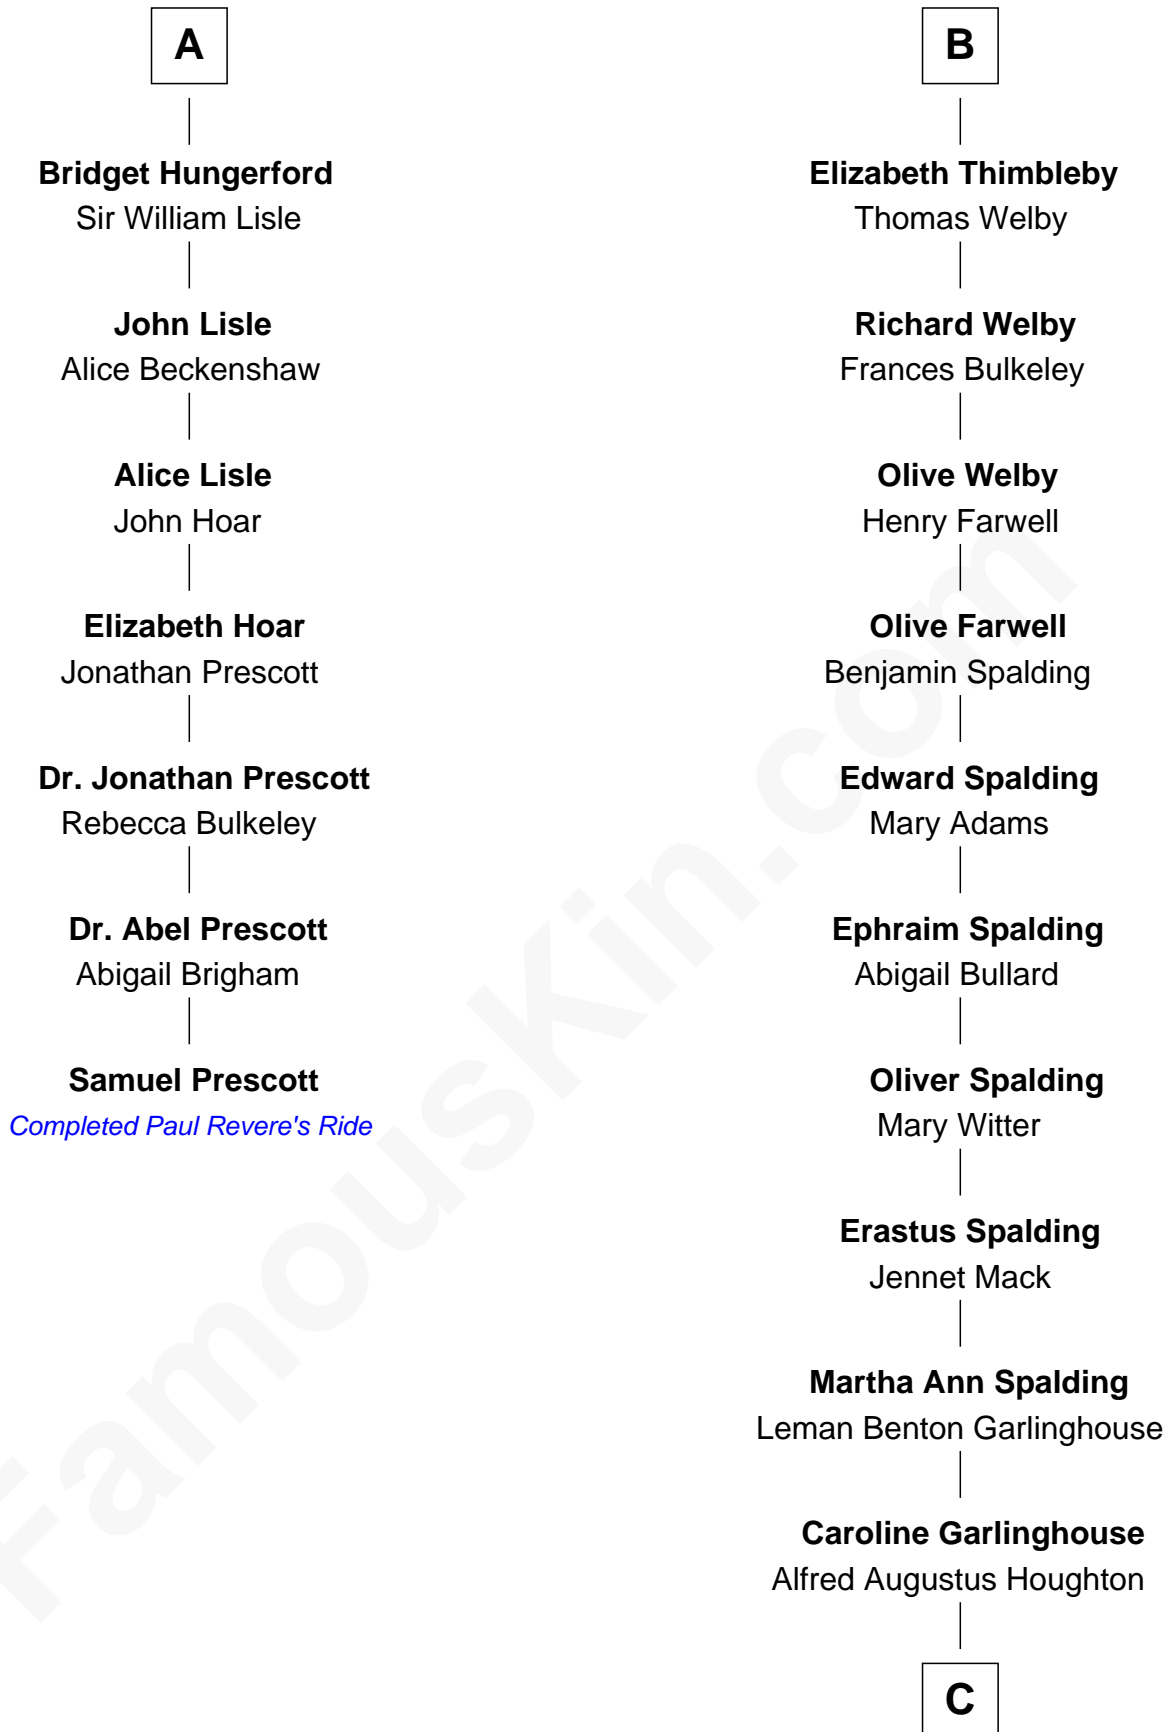

## Relationship Chart of

### Samuel Prescott

*Completed Paul Revere's Midnight Ride*

13th cousin 5 times removed of

**Katharine Hepburn**  
*Movie Actress*

C

|  
**Katharine Martha Houghton**

Thomas Norval Hepburn

|  
**Katharine Hepburn**