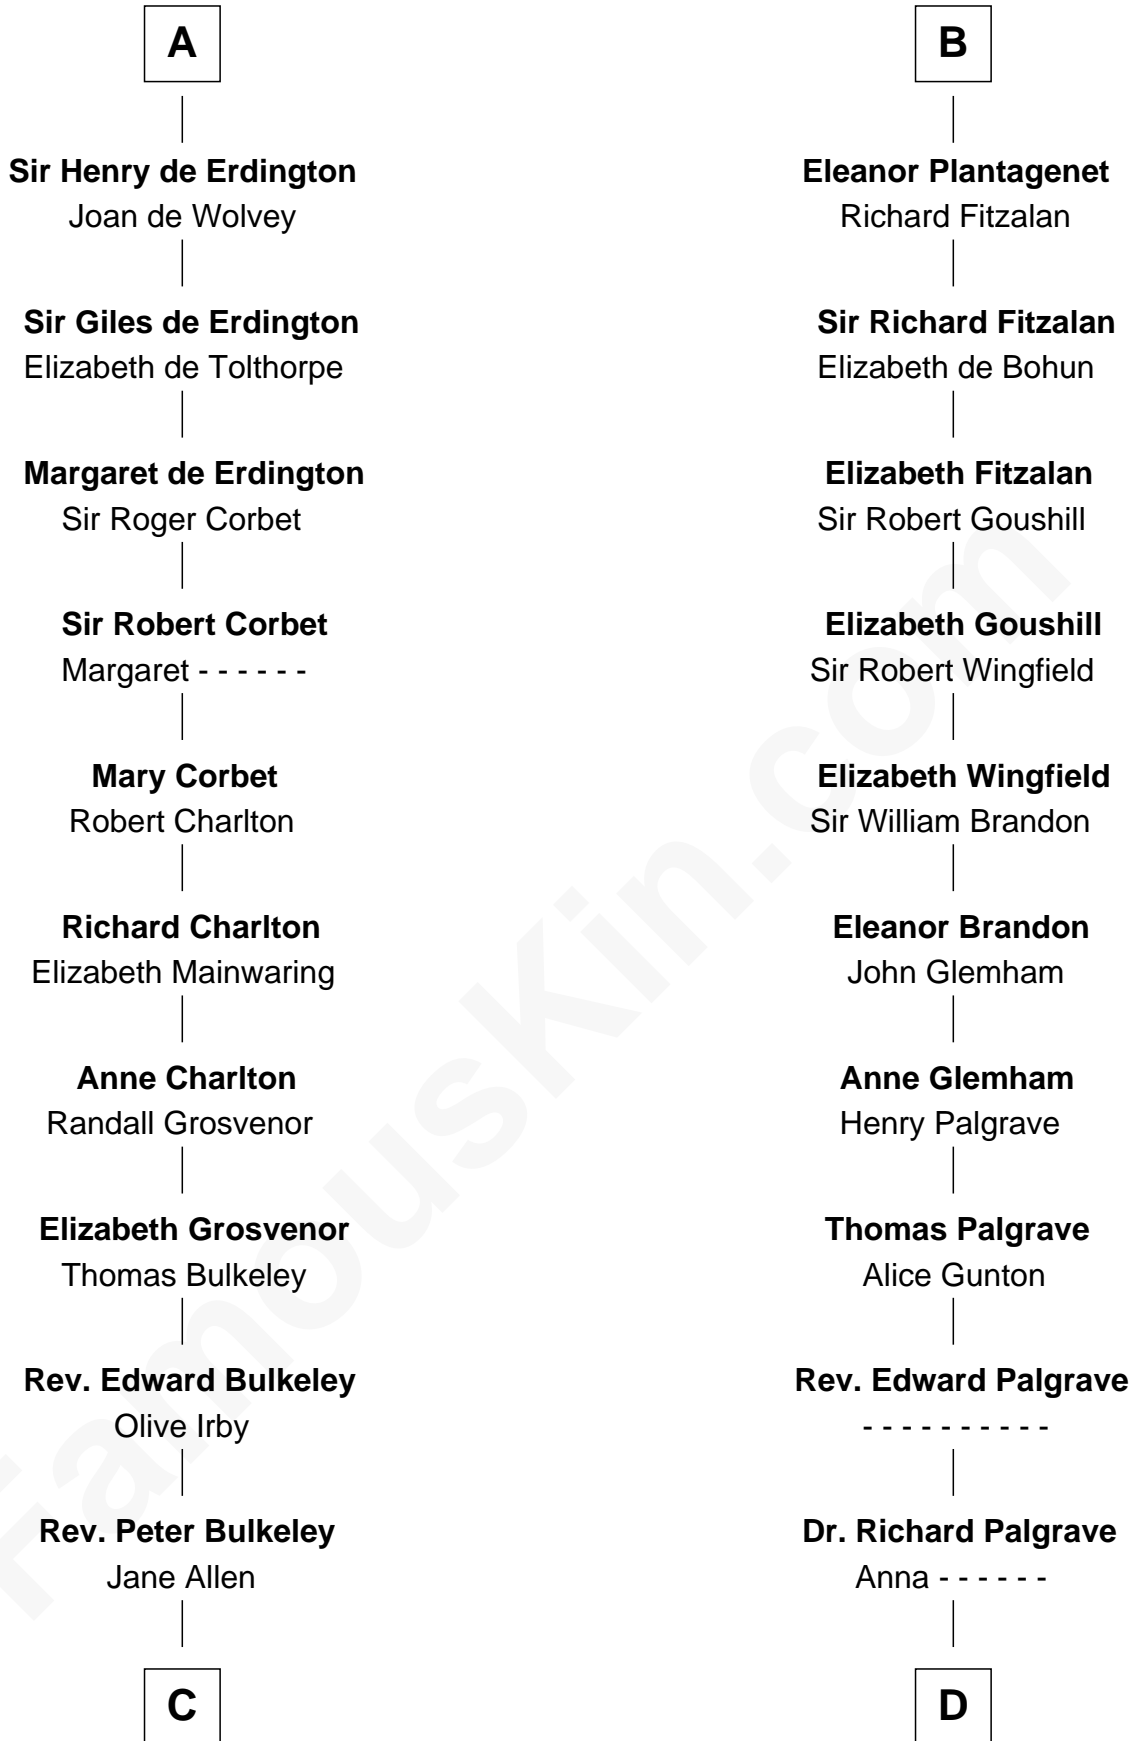

FamousKin.com

Relationship Chart of

Samuel Prescott

Completed Paul Revere's Midnight Ride

20th cousin 1 time removed of

Roger Sherman

Signer of the Declaration of Independence

C

Rev. Edward Bulkeley

Lucian - - - - -

Peter Bulkeley

Rebecca Wheeler

Rebecca Bulkeley

Dr. Jonathan Prescott

Dr. Abel Prescott

Abigail Brigham