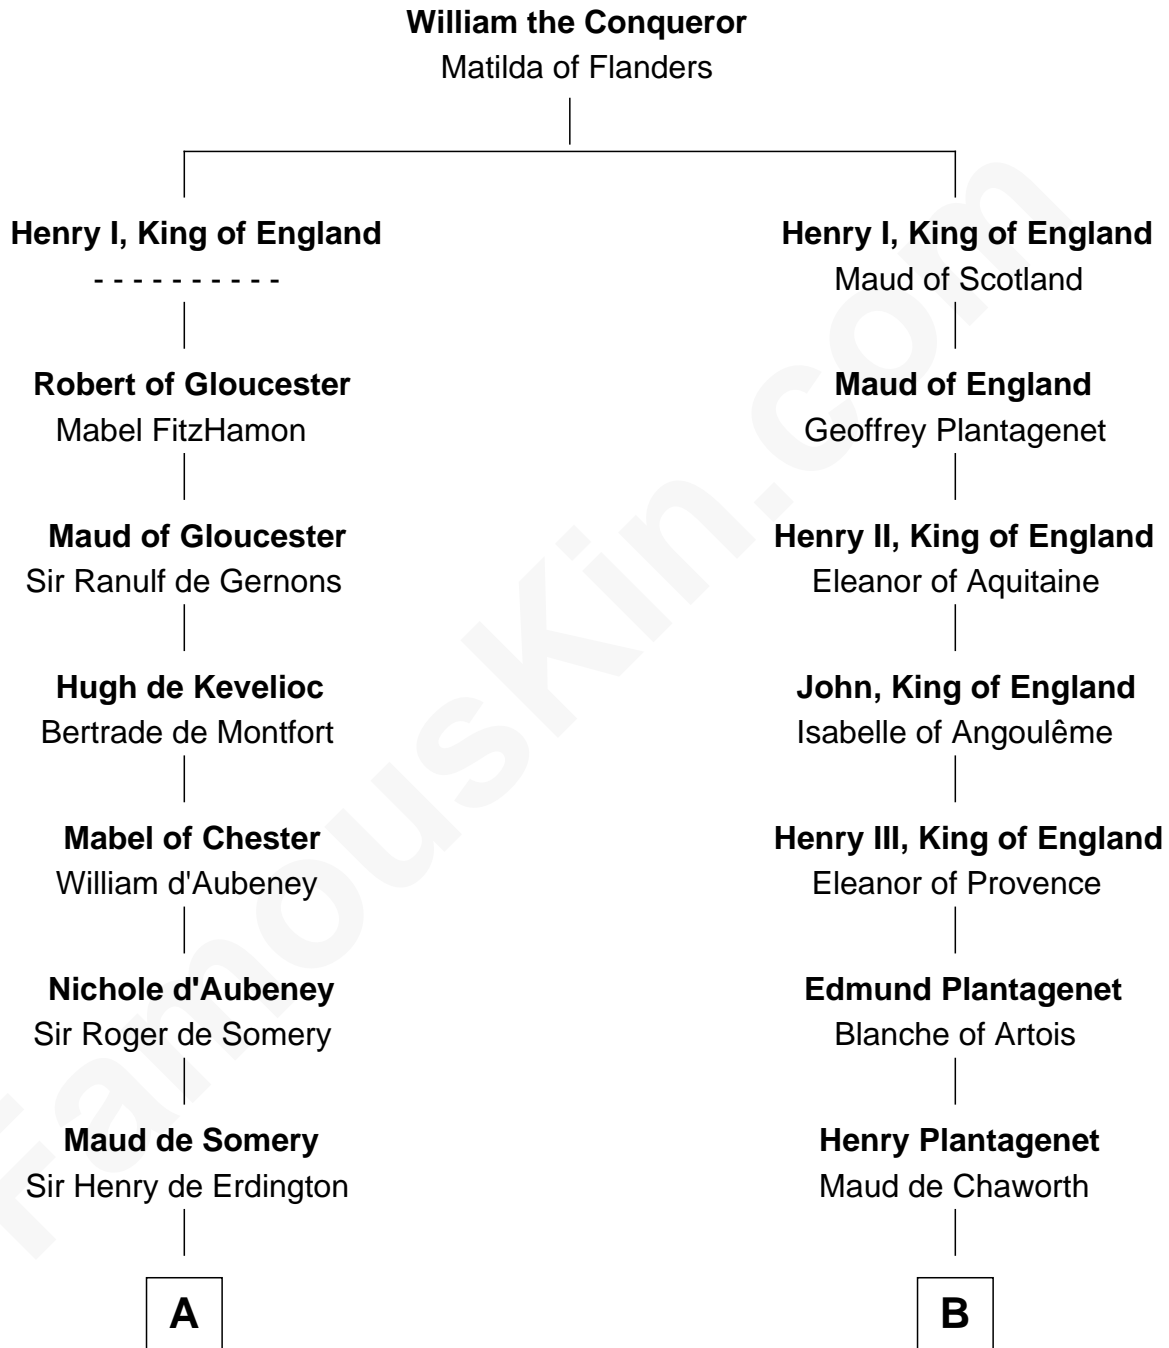

FamousKin.com

Relationship Chart of

Samuel Prescott

Completed Paul Revere's Midnight Ride

20th cousin 1 time removed of

Roger Sherman

Signer of the Declaration of Independence

C

Rev. Edward Bulkeley

Lucian - - - - -

Peter Bulkeley

Rebecca Wheeler

Rebecca Bulkeley

Dr. Jonathan Prescott

Dr. Abel Prescott

Abigail Brigham