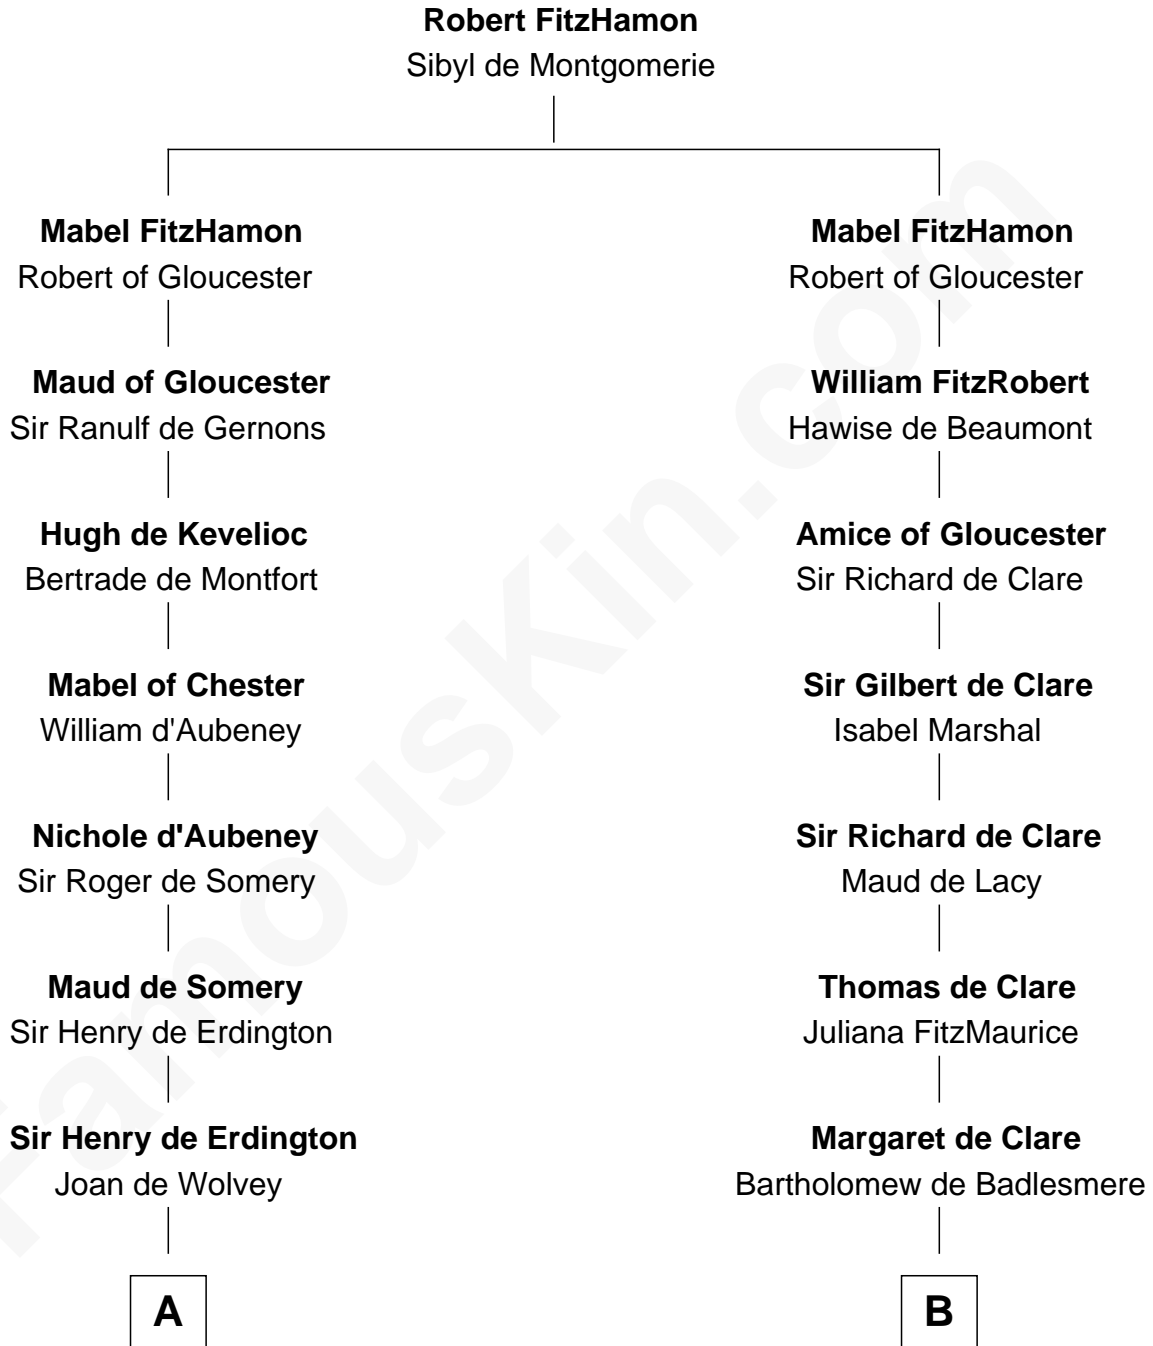

FamousKin.com

Relationship Chart of

Samuel Prescott

Completed Paul Revere's Midnight Ride

20th cousin of

Roger Sherman

Signer of the Declaration of Independence

C

Peter Bulkeley
Rebecca Wheeler

Rebecca Bulkeley
Dr. Jonathan Prescott

Dr. Abel Prescott
Abigail Brigham

Samuel Prescott
Completed Paul Revere's Ride

D

Mary Palgrave
Roger Wellington

Benjamin Wellington
Elizabeth Sweetman

Mehetable Wellington
William Sherman

Roger Sherman
Signer of Declaration of Independence

FamousKin.com