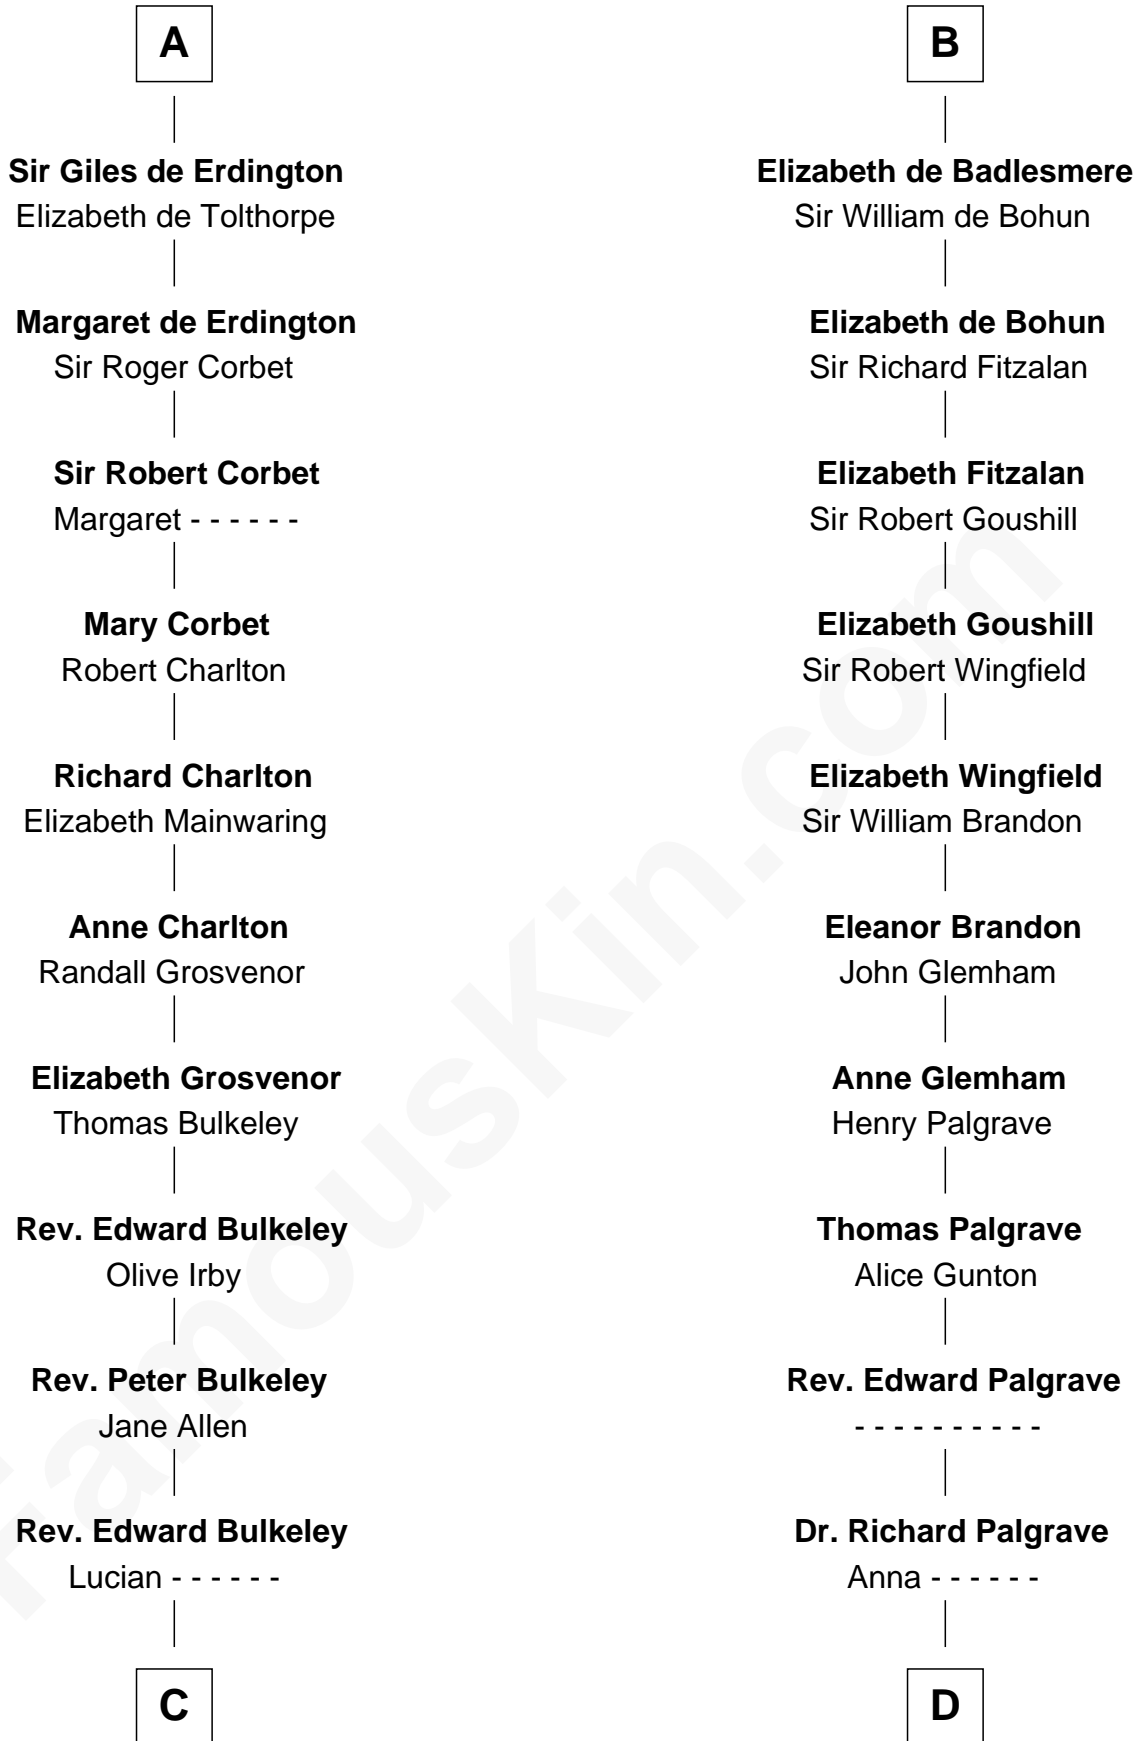

FamousKin.com

Relationship Chart of

Samuel Prescott

Completed Paul Revere's Midnight Ride

20th cousin of

Roger Sherman

Signer of the Declaration of Independence

C

Peter Bulkeley
Rebecca Wheeler

Rebecca Bulkeley
Dr. Jonathan Prescott

Dr. Abel Prescott
Abigail Brigham

Samuel Prescott
Completed Paul Revere's Ride

D

Mary Palgrave
Roger Wellington

Benjamin Wellington
Elizabeth Sweetman