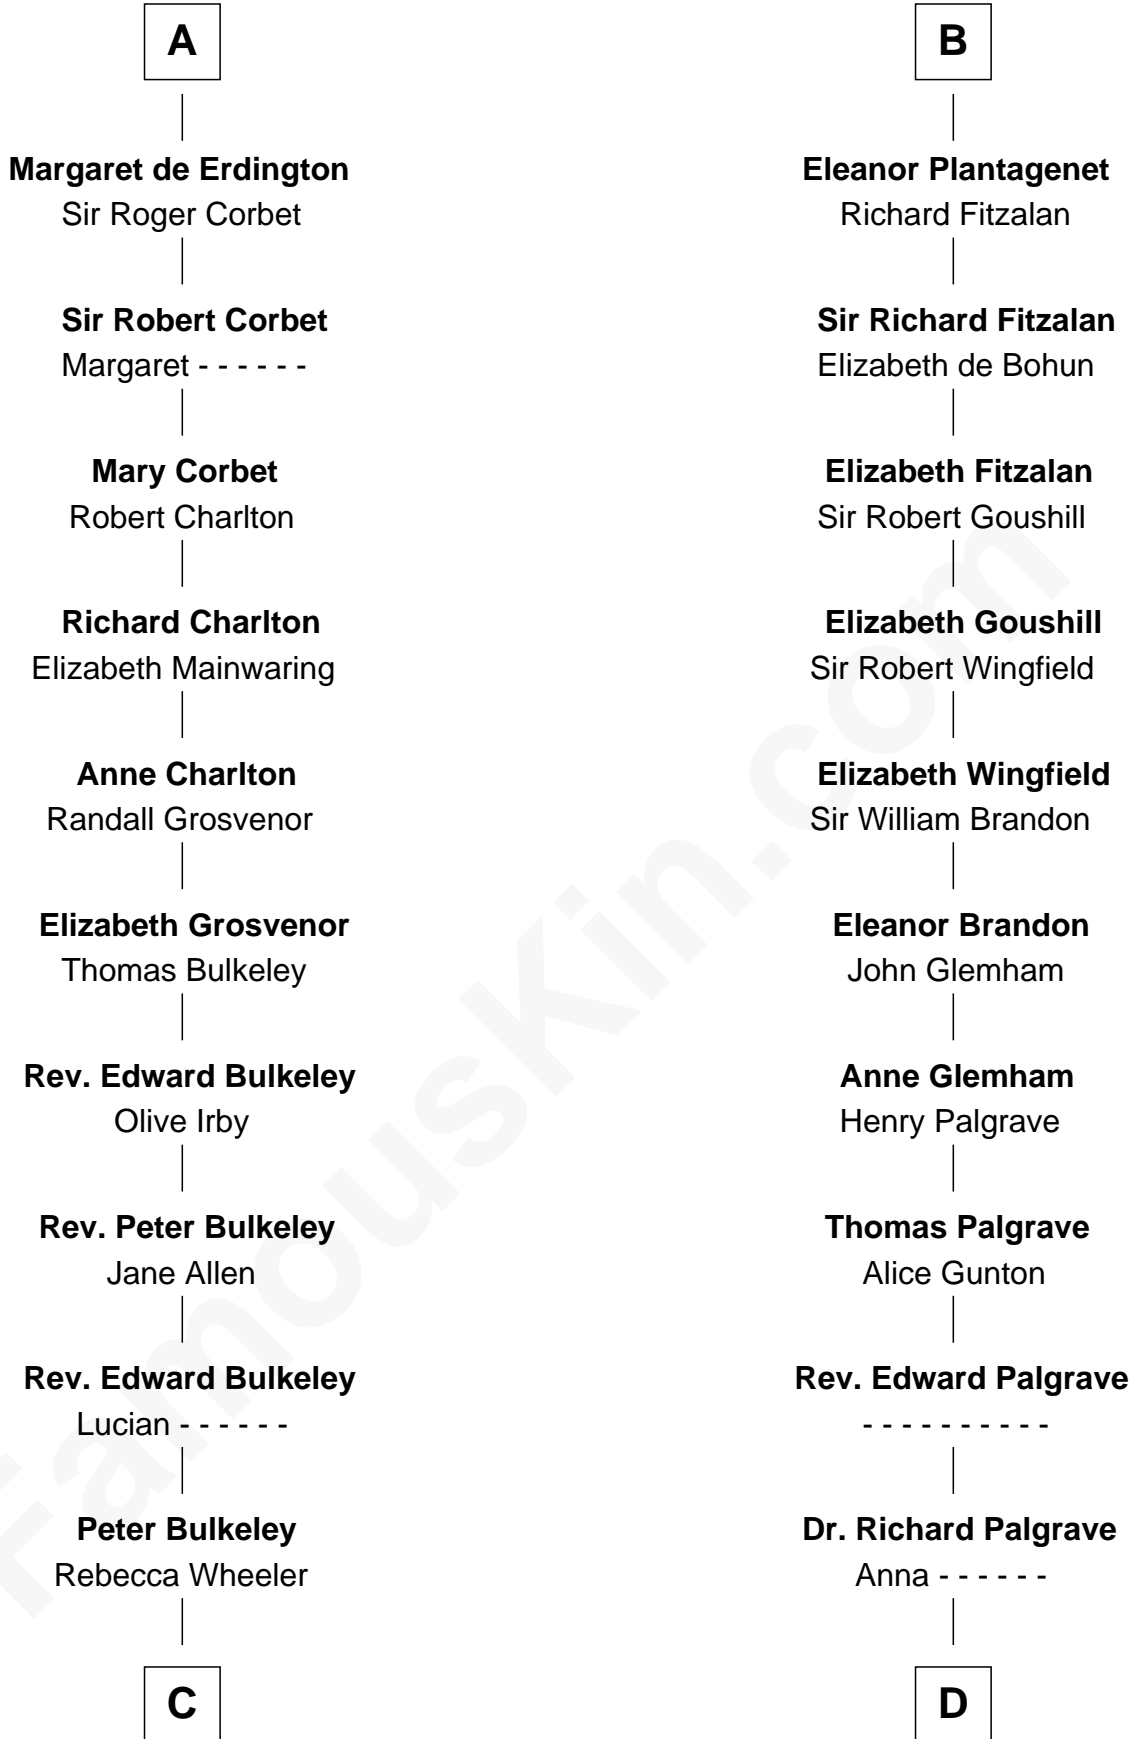

## Relationship Chart of

### Samuel Prescott

Completed Paul Revere's Midnight Ride

19th cousin 1 time removed of

### Roger Sherman

Signer of the Declaration of Independence

**C**

**Rebecca Bulkeley**  
Dr. Jonathan Prescott

**Dr. Abel Prescott**  
Abigail Brigham

**Samuel Prescott**  
*Completed Paul Revere's Ride*

**D**