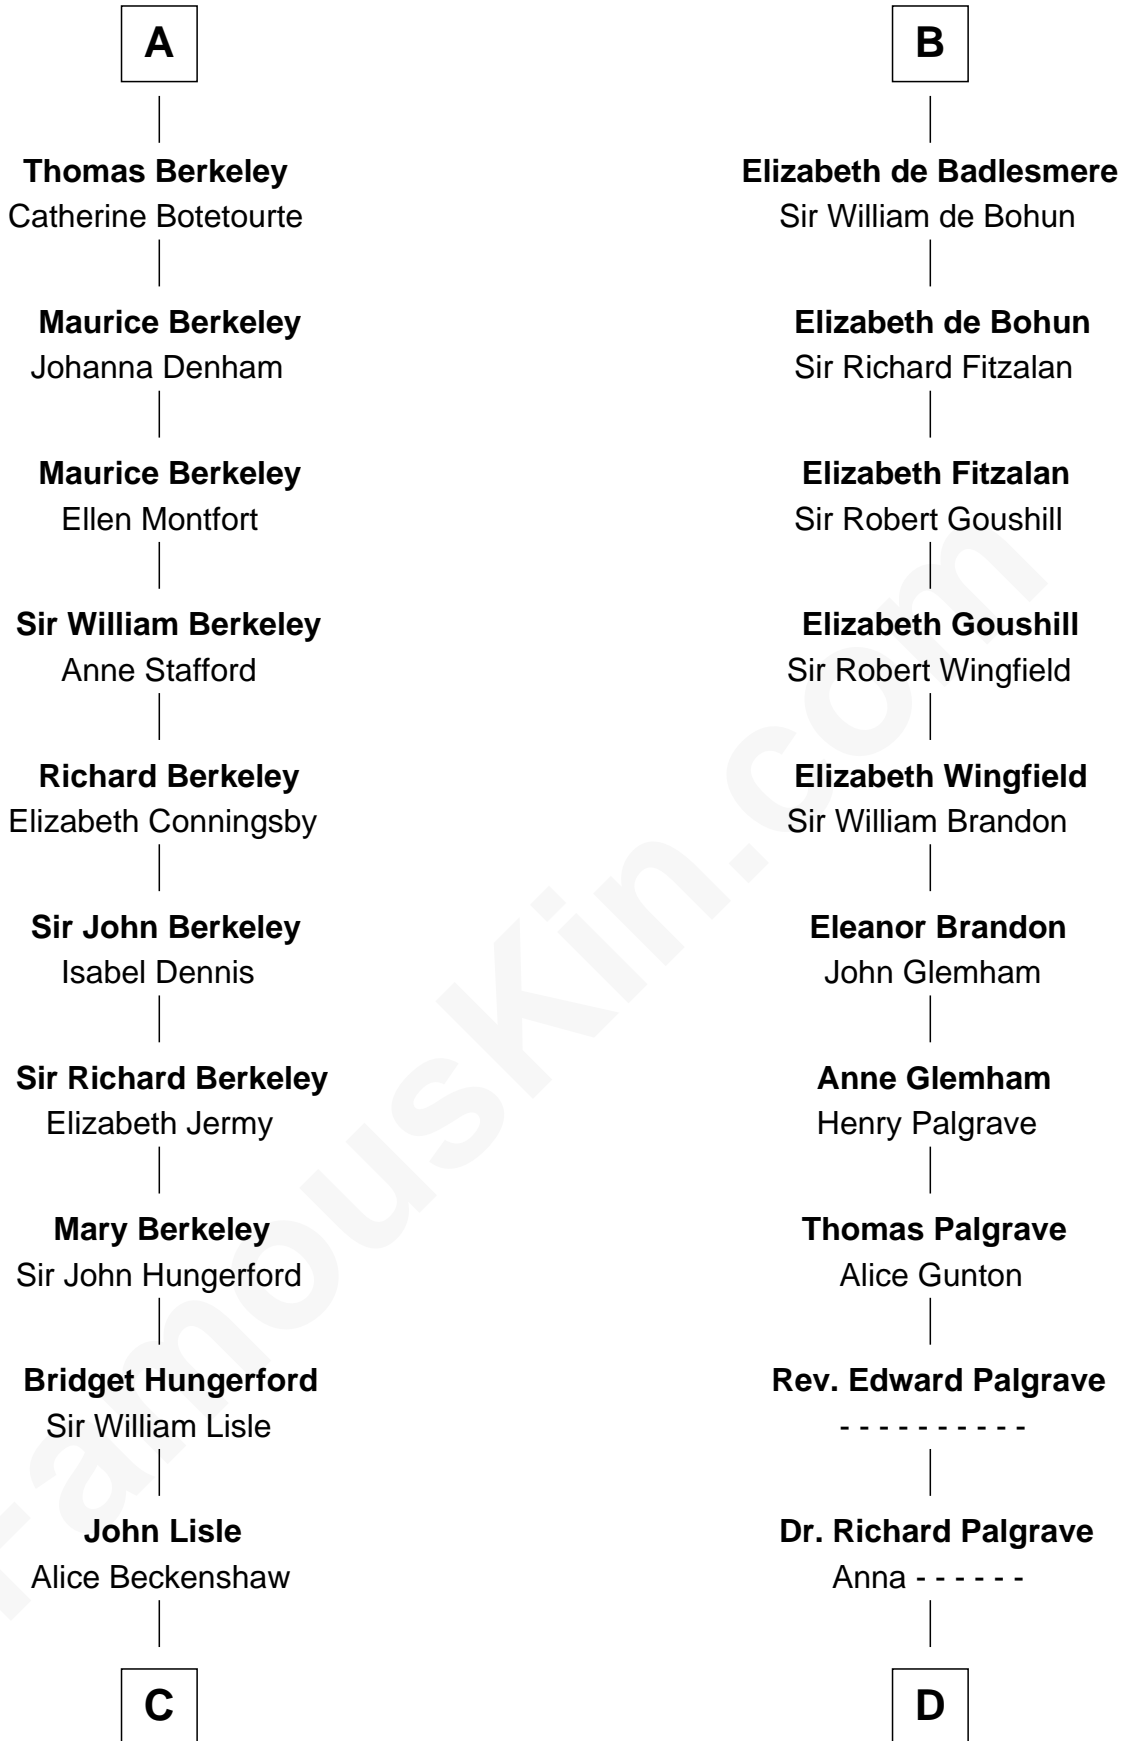

## Relationship Chart of

### Samuel Prescott

*Completed Paul Revere's Midnight Ride*

20th cousin 1 time removed of

### Roger Sherman

*Signer of the Declaration of Independence*

**Saher I de Quincy**

Maud de St. Liz

**C**

**Alice Lisle**  
John Hoar

**Elizabeth Hoar**  
Jonathan Prescott

**Dr. Jonathan Prescott**  
Rebecca Bulkeley

**Dr. Abel Prescott**  
Abigail Brigham

**Samuel Prescott**  
*Completed Paul Revere's Ride*

**D**

**Mary Palgrave**  
Roger Wellington

**Benjamin Wellington**  
Elizabeth Sweetman

**Mehetable Wellington**  
William Sherman