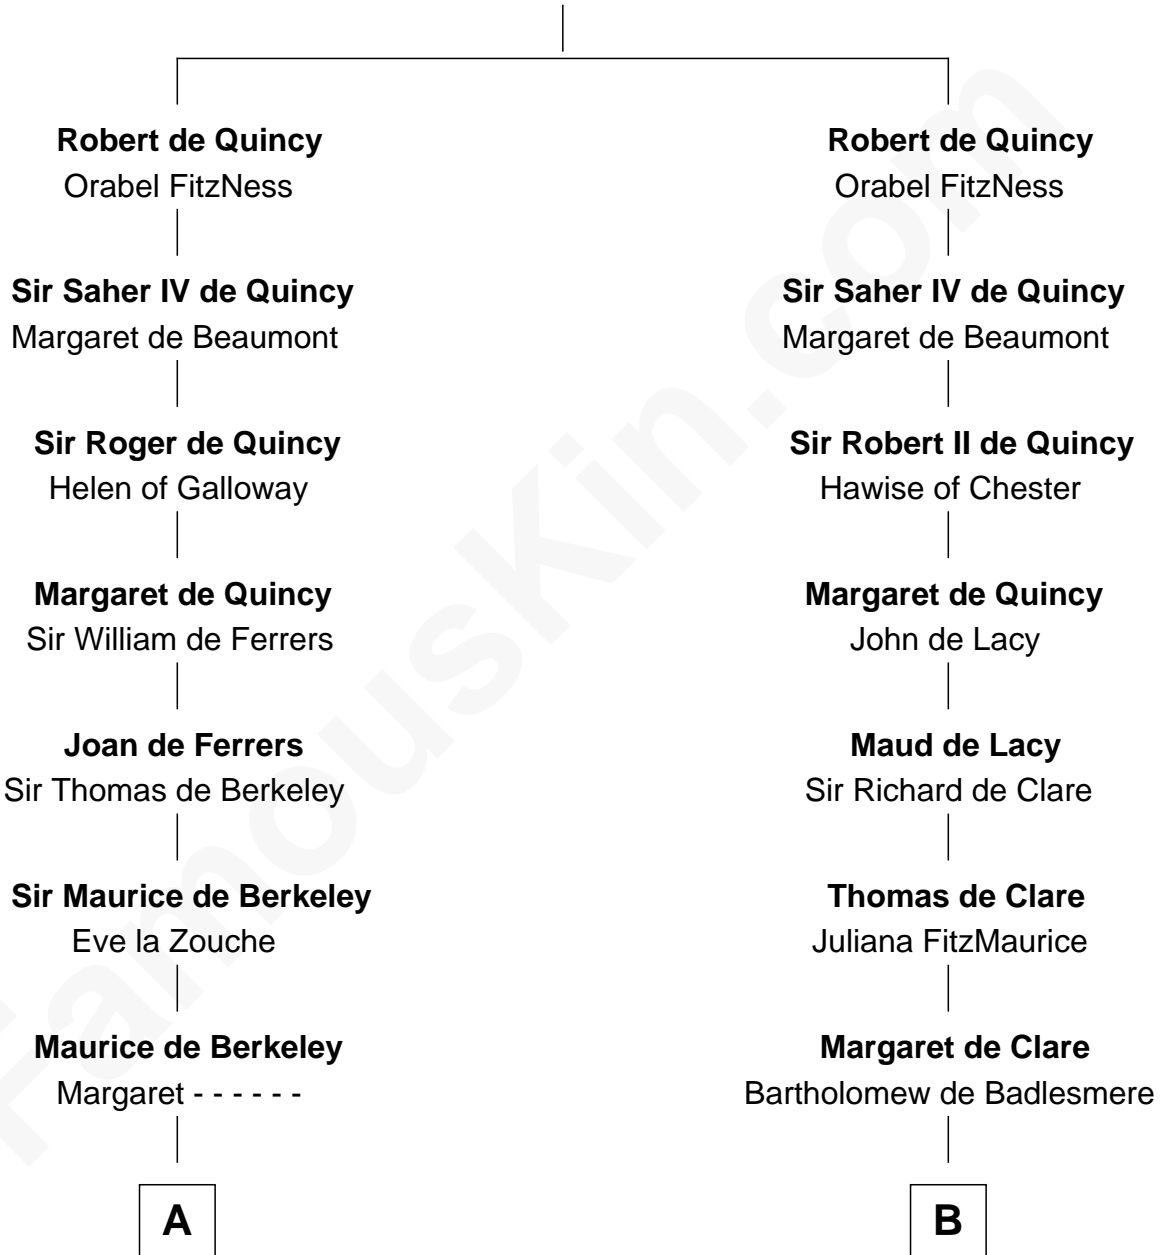

## Relationship Chart of

### Samuel Prescott

*Completed Paul Revere's Midnight Ride*

20th cousin 1 time removed of

### Roger Sherman

*Signer of the Declaration of Independence*

**Saher I de Quincy**

Maud de St. Liz

**C**

**Alice Lisle**  
John Hoar

**Elizabeth Hoar**  
Jonathan Prescott

**Dr. Jonathan Prescott**  
Rebecca Bulkeley

**Dr. Abel Prescott**  
Abigail Brigham

**Samuel Prescott**  
*Completed Paul Revere's Ride*

**D**

**Mary Palgrave**  
Roger Wellington

**Benjamin Wellington**  
Elizabeth Sweetman

**Mehetable Wellington**  
William Sherman