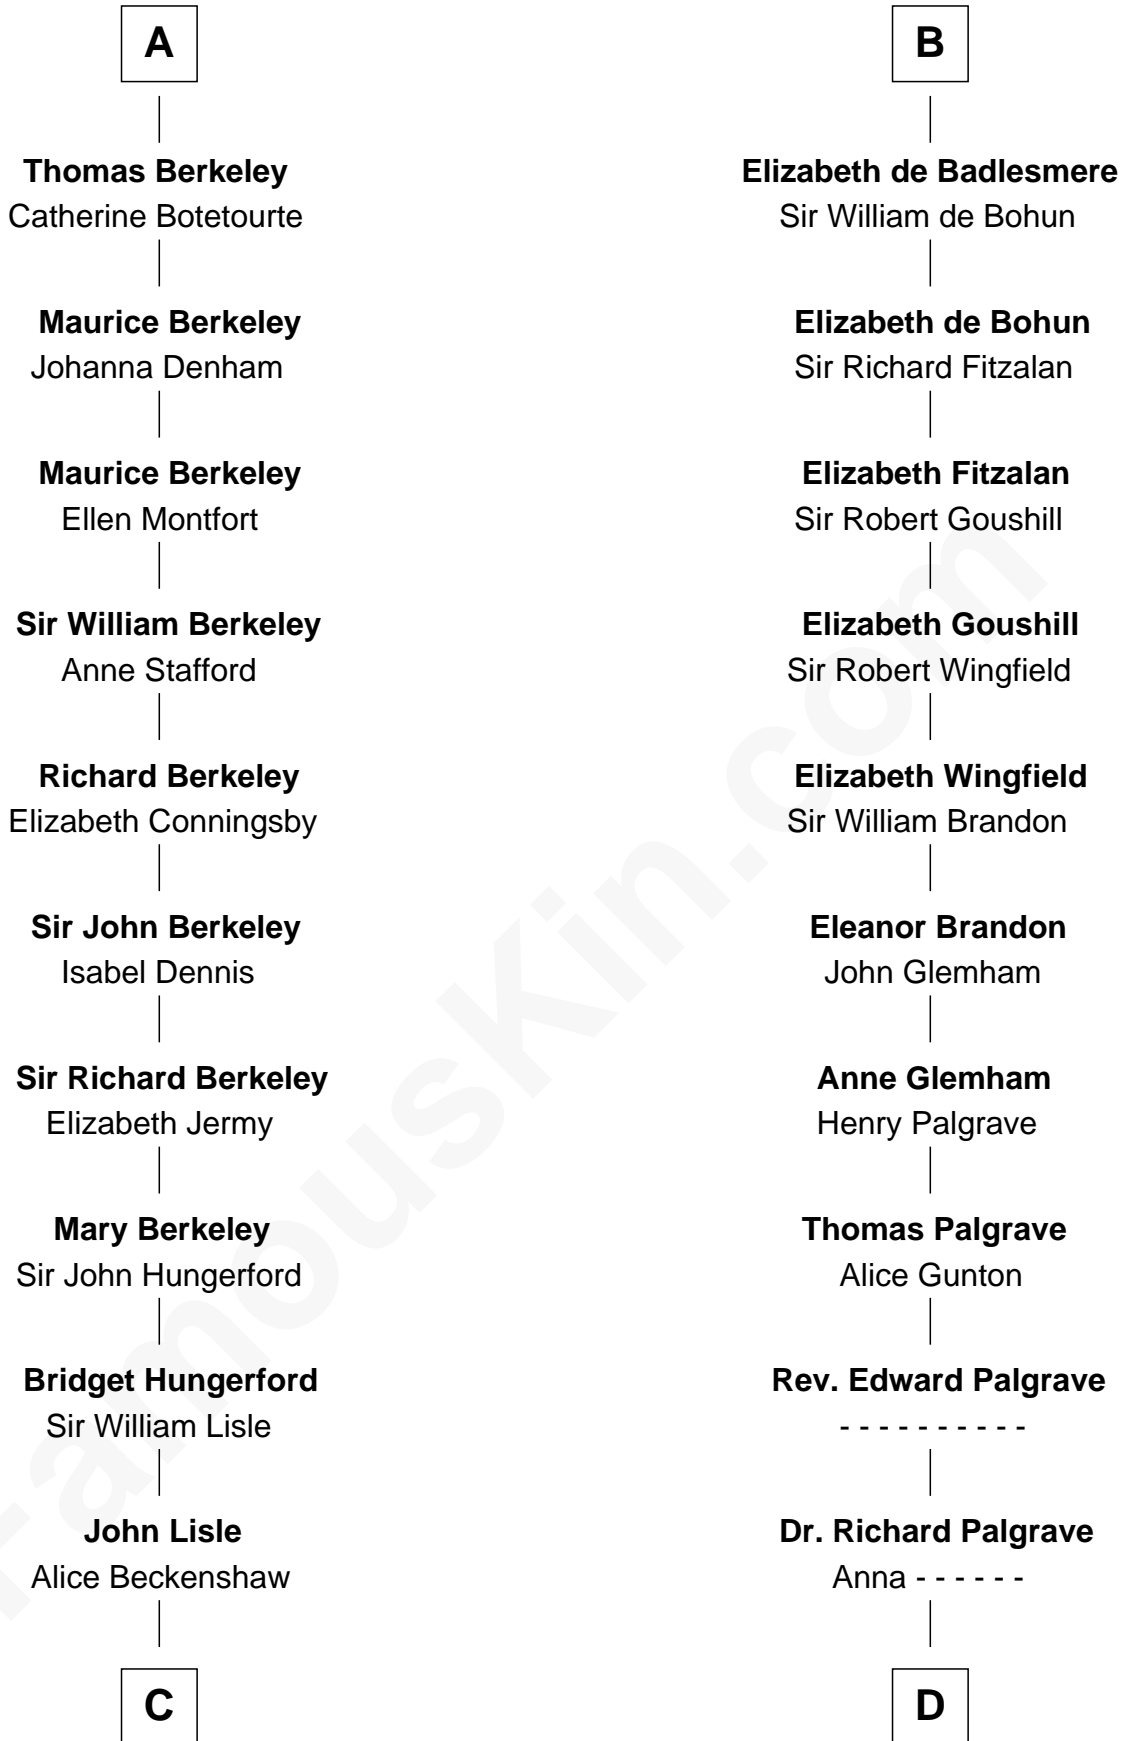

FamousKin.com

Relationship Chart of

Samuel Prescott

Completed Paul Revere's Midnight Ride

20th cousin 1 time removed of

Roger Sherman

Signer of the Declaration of Independence

Hugh de Grantmesnil

C

Alice Lisle
John Hoar

Elizabeth Hoar
Jonathan Prescott

Dr. Jonathan Prescott
Rebecca Bulkeley

Dr. Abel Prescott
Abigail Brigham

Samuel Prescott
Completed Paul Revere's Ride

D

Mary Palgrave
Roger Wellington