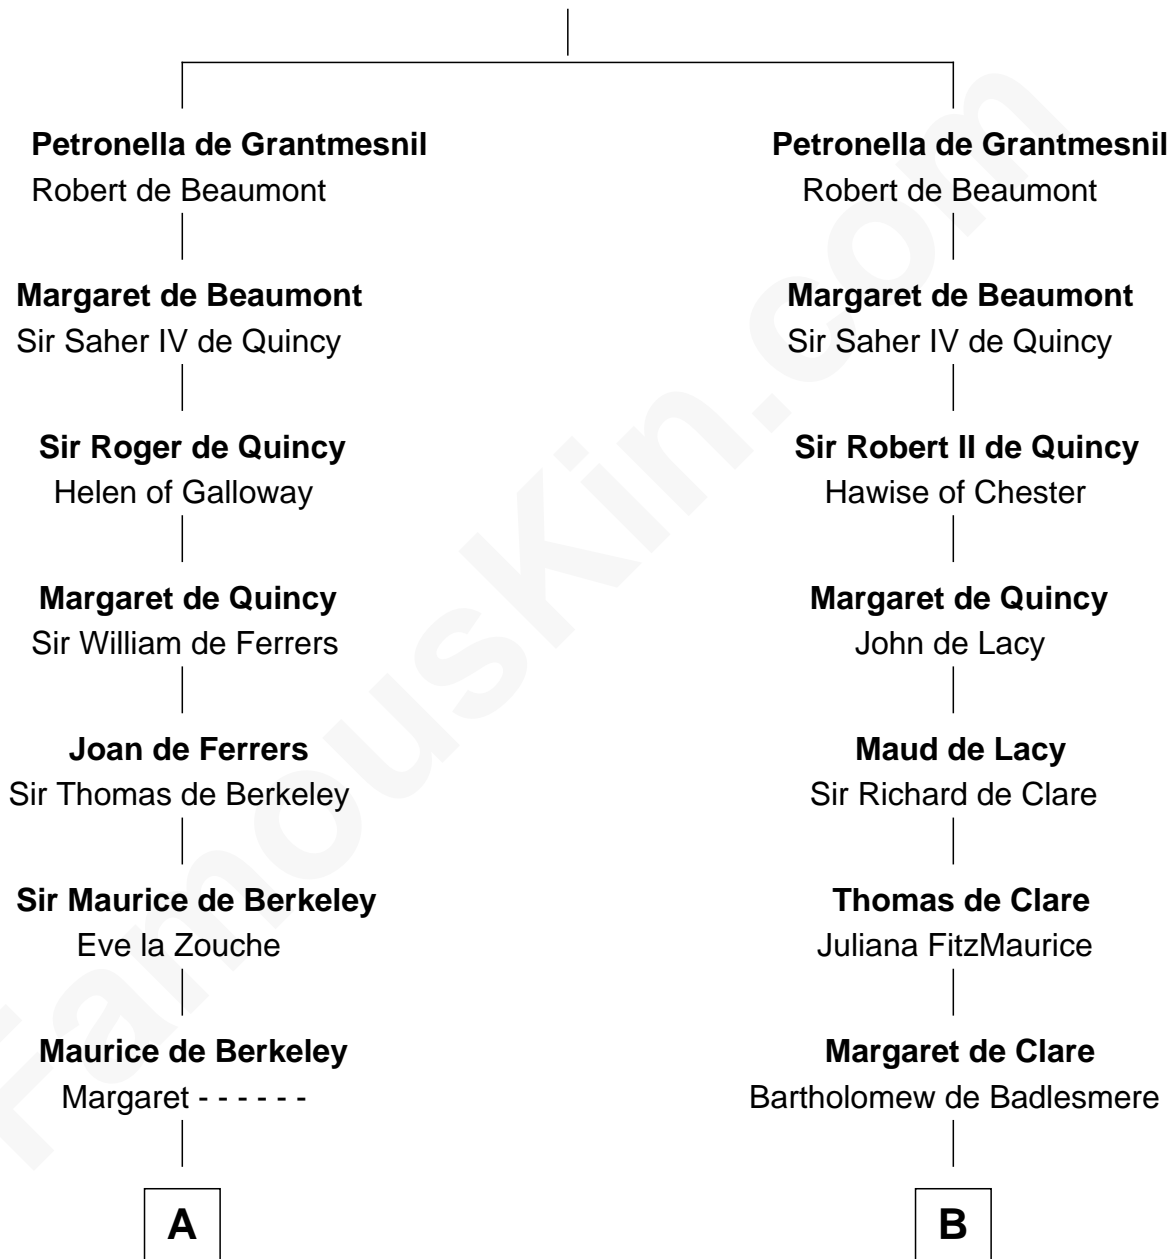

FamousKin.com

Relationship Chart of

Samuel Prescott

Completed Paul Revere's Midnight Ride

20th cousin 1 time removed of

Roger Sherman

Signer of the Declaration of Independence

Hugh de Grantmesnil

C

Alice Lisle
John Hoar

Elizabeth Hoar
Jonathan Prescott

Dr. Jonathan Prescott
Rebecca Bulkeley

Dr. Abel Prescott
Abigail Brigham

Samuel Prescott
Completed Paul Revere's Ride

D

Mary Palgrave
Roger Wellington