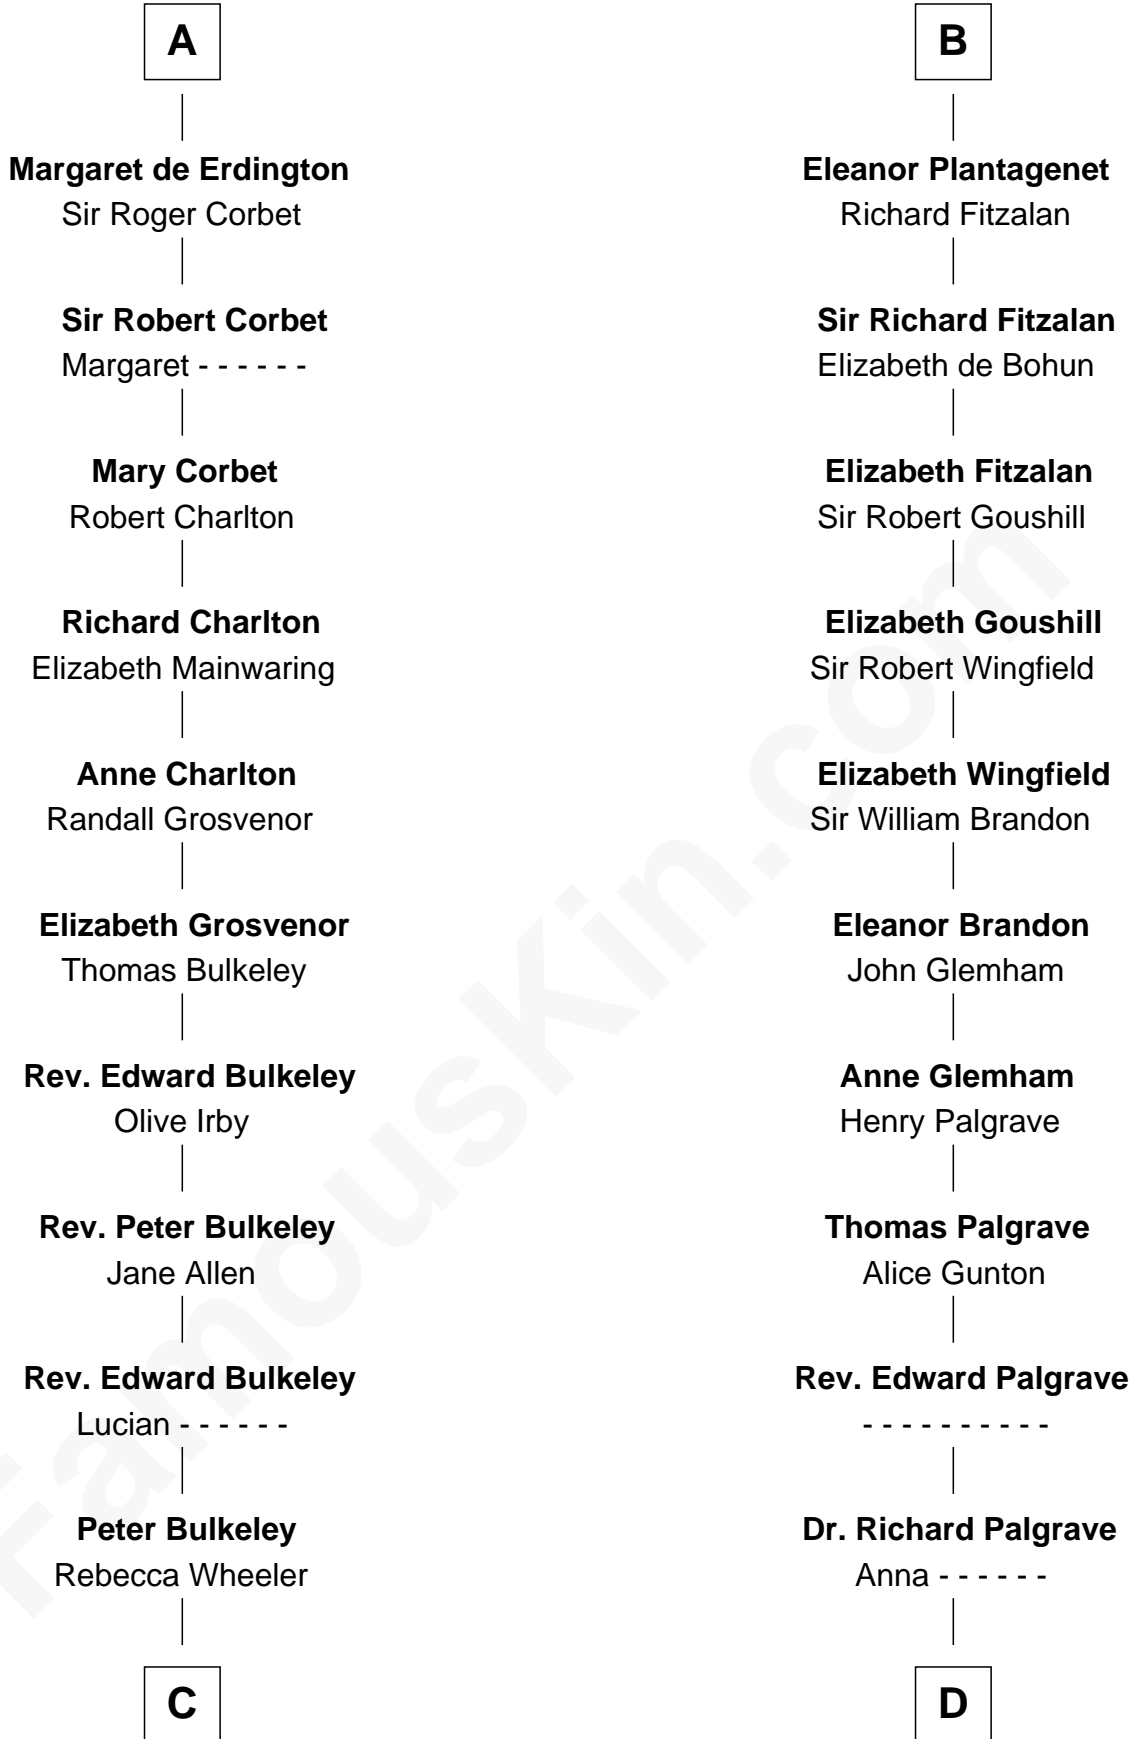

FamousKin.com

Relationship Chart of

Samuel Prescott

Completed Paul Revere's Midnight Ride

19th cousin 1 time removed of

Roger Sherman

Signer of the Declaration of Independence

Gottfried I, Count of Louvain

Ide de Chiny

C

Rebecca Bulkeley
Dr. Jonathan Prescott

Dr. Abel Prescott
Abigail Brigham

Samuel Prescott
Completed Paul Revere's Ride

D

Mary Palgrave
Roger Wellington

Benjamin Wellington
Elizabeth Sweetman