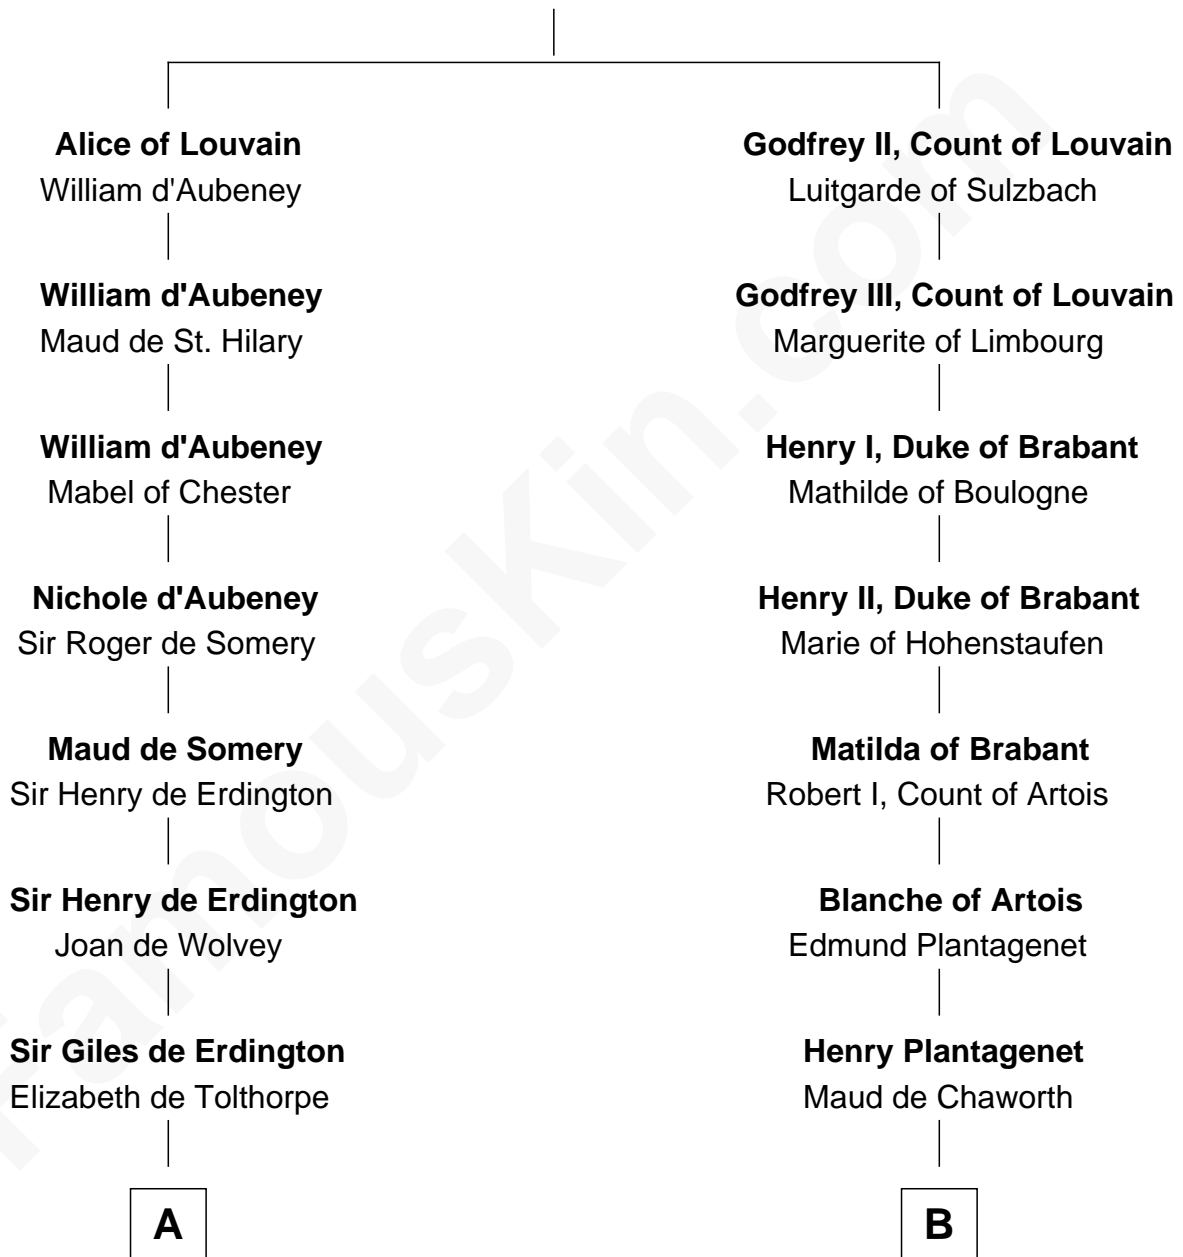

FamousKin.com

Relationship Chart of

Samuel Prescott

Completed Paul Revere's Midnight Ride

19th cousin 1 time removed of

Roger Sherman

Signer of the Declaration of Independence

Gottfried I, Count of Louvain

Ide de Chiny

C

Rebecca Bulkeley
Dr. Jonathan Prescott

Dr. Abel Prescott
Abigail Brigham

Samuel Prescott
Completed Paul Revere's Ride

D

Mary Palgrave
Roger Wellington

Benjamin Wellington
Elizabeth Sweetman

Mehetable Wellington
William Sherman

Roger Sherman
Signer of Declaration of Independence

FamousKin.com