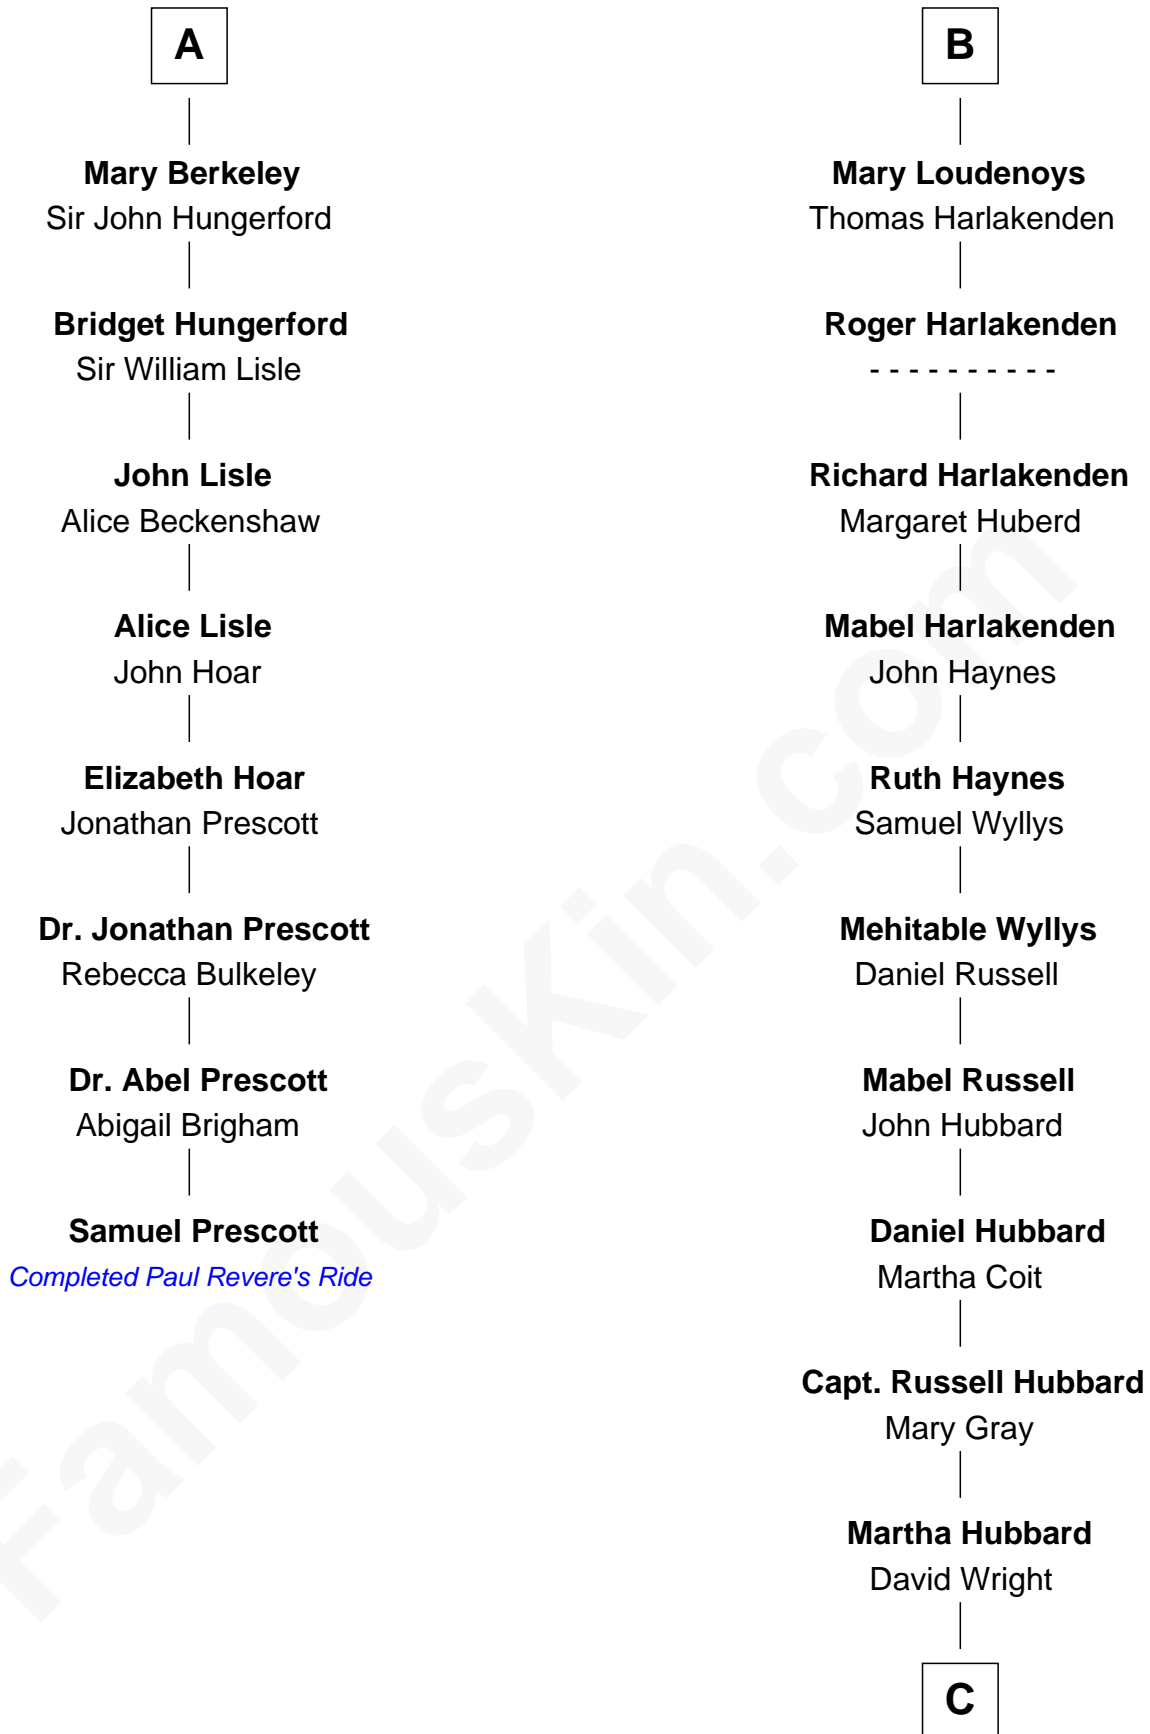

FamousKin.com

Relationship Chart of

Samuel Prescott

Completed Paul Revere's Midnight Ride

14th cousin 5 times removed of

Frank Lloyd Wright
American Architect

C

Rev. David Wright

Abigail Goddard

William Carey Wright

Anna Lloyd Jones

Frank Lloyd Wright

American Architect

FamousKin.com