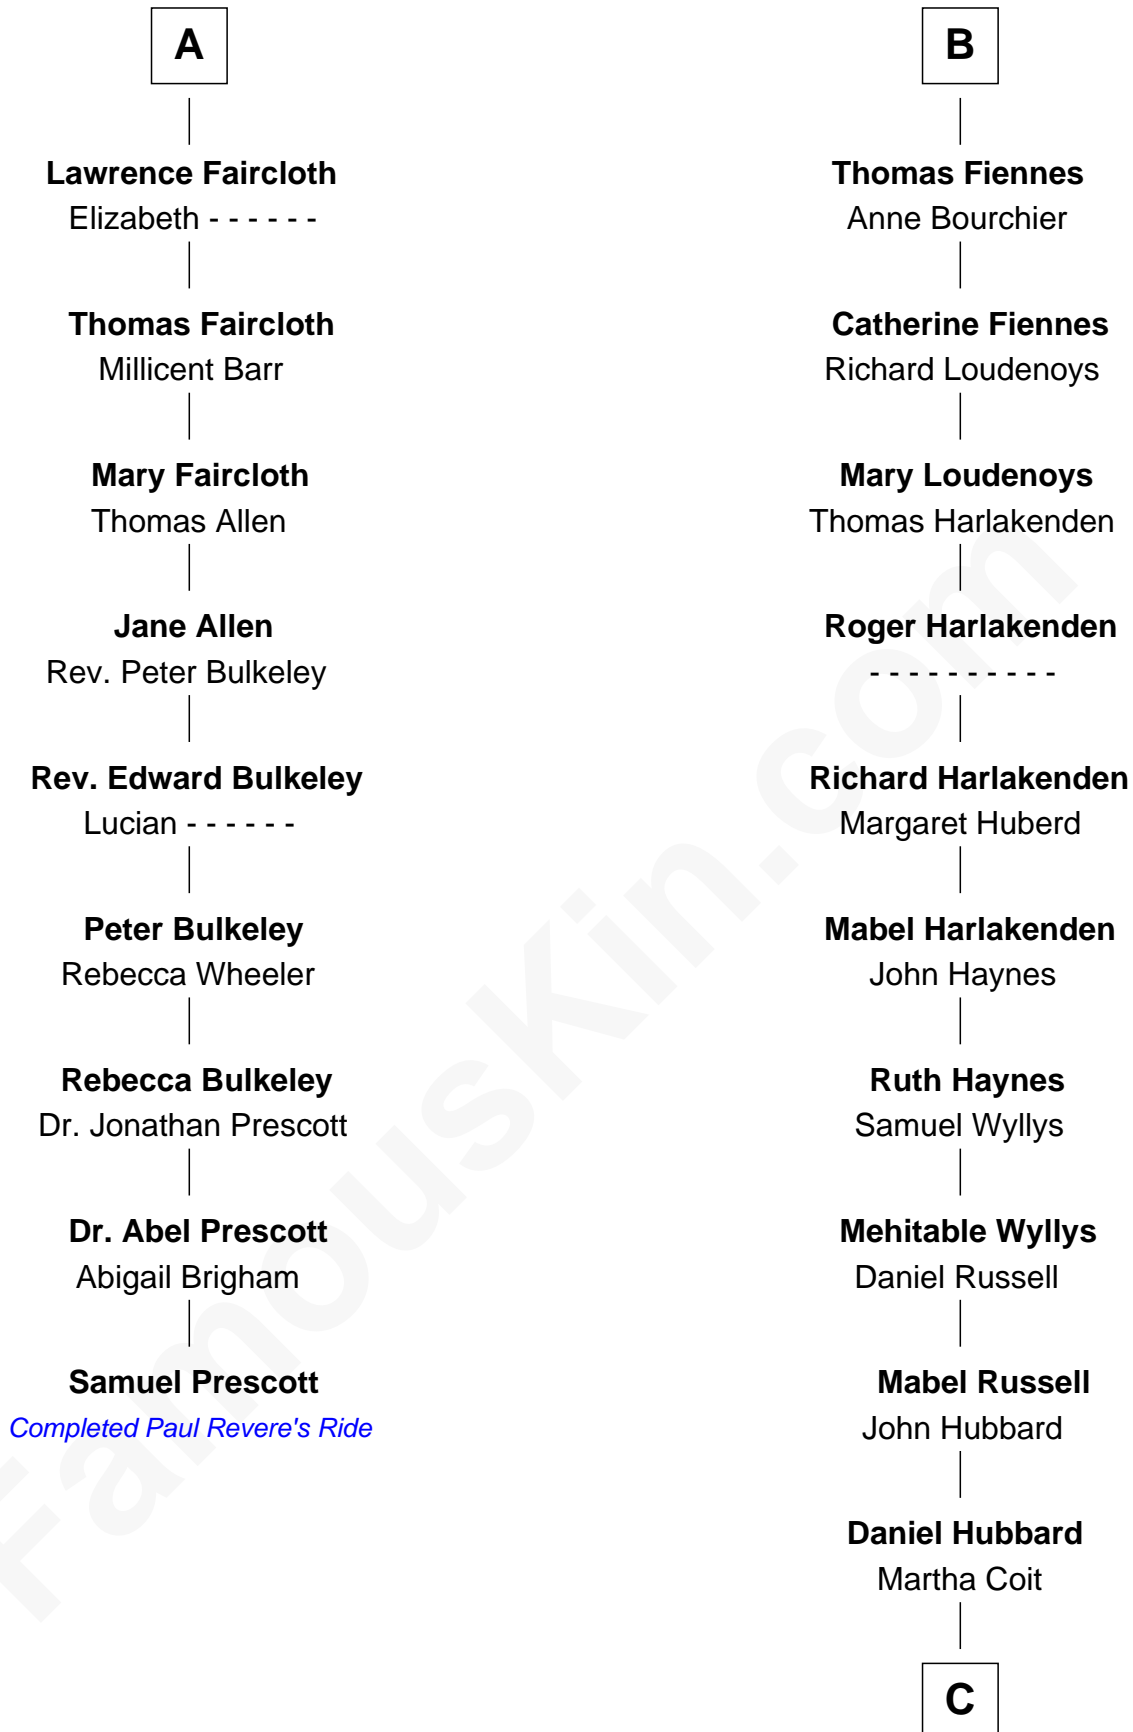

FamousKin.com

Relationship Chart of

Samuel Prescott

Completed Paul Revere's Midnight Ride

15th cousin 6 times removed of

Frank Lloyd Wright
American Architect

Sir William de Ros
Eustache Fitz Ralph

Lucy de Ros
Sir Robert de Plumpton

Henry Scrope
Joan -----

Joan Scrope
Henry Fitzhugh

Henry FitzHugh
Elizabeth Grey

Sir William FitzHugh
Margery Willoughby

Sir Henry FitzHugh
Alice de Neville

Alice FitzHugh
Sir John Fiennes

B

C

—
Capt. Russell Hubbard

Mary Gray
—

Martha Hubbard

David Wright
—

Rev. David Wright

Abigail Goddard
—

William Carey Wright

Anna Lloyd Jones
—