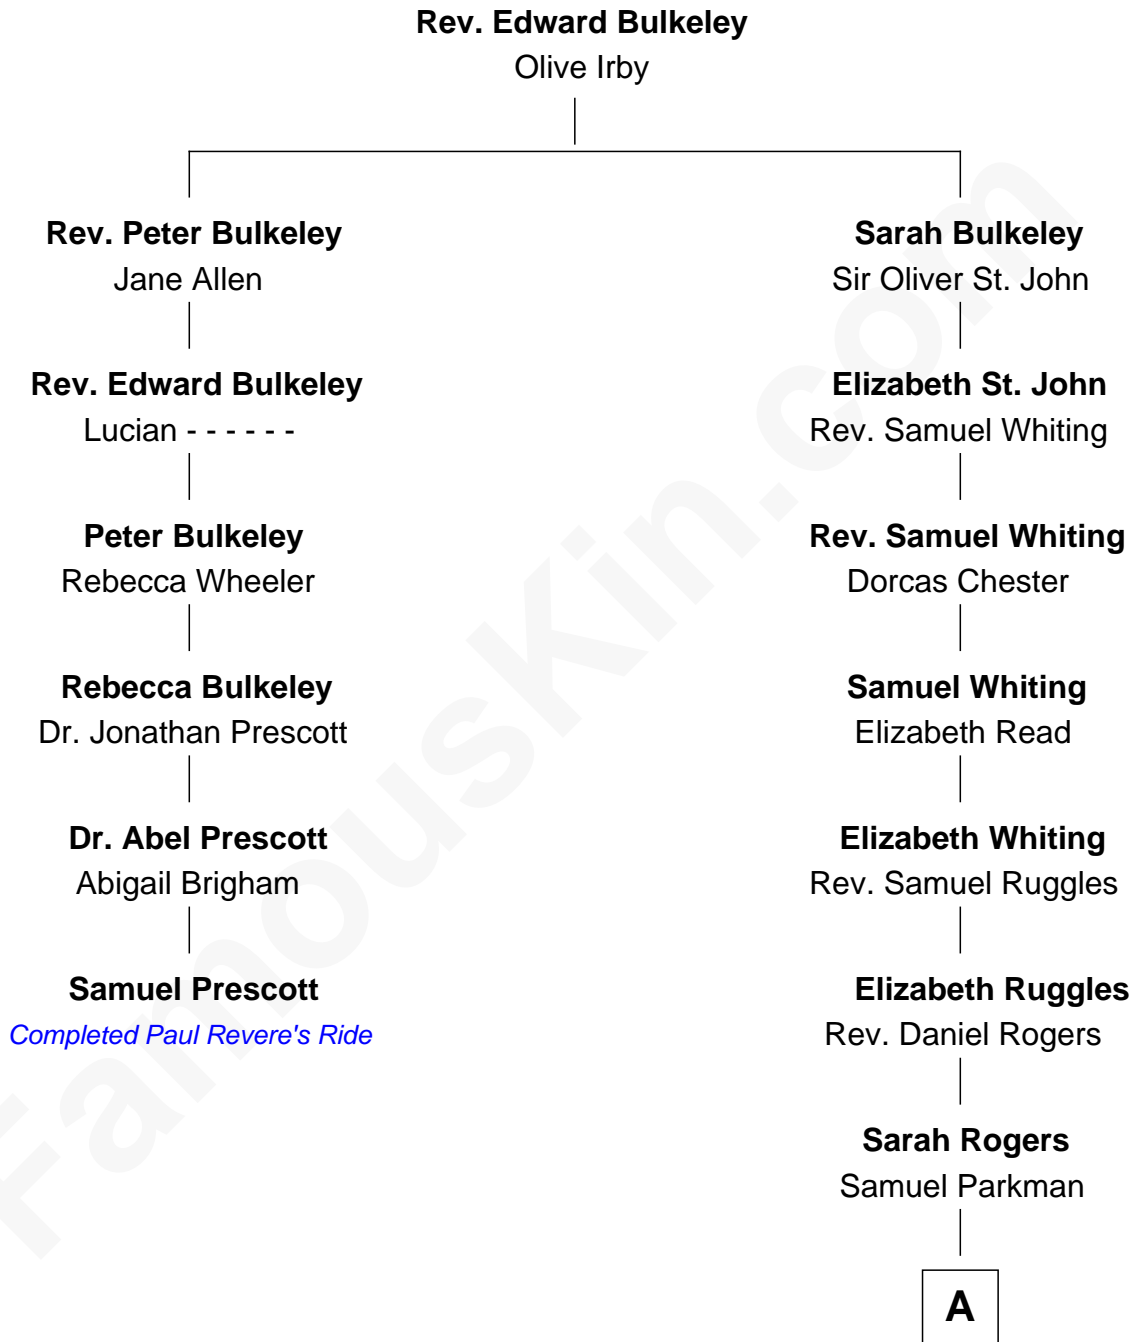

FamousKin.com

Relationship Chart of

Samuel Prescott

Completed Paul Revere's Midnight Ride

5th cousin 8 times removed of

Kyra Sedgwick

TV and Movie Actress

A

Elizabeth Willard Parkman

Robert Gould Shaw

Francis George Shaw

Sarah Blake Sturgis

Susanna Shaw

Robert Bowne Minturn

Sarah May Minturn

Henry Dwight Sedgwick