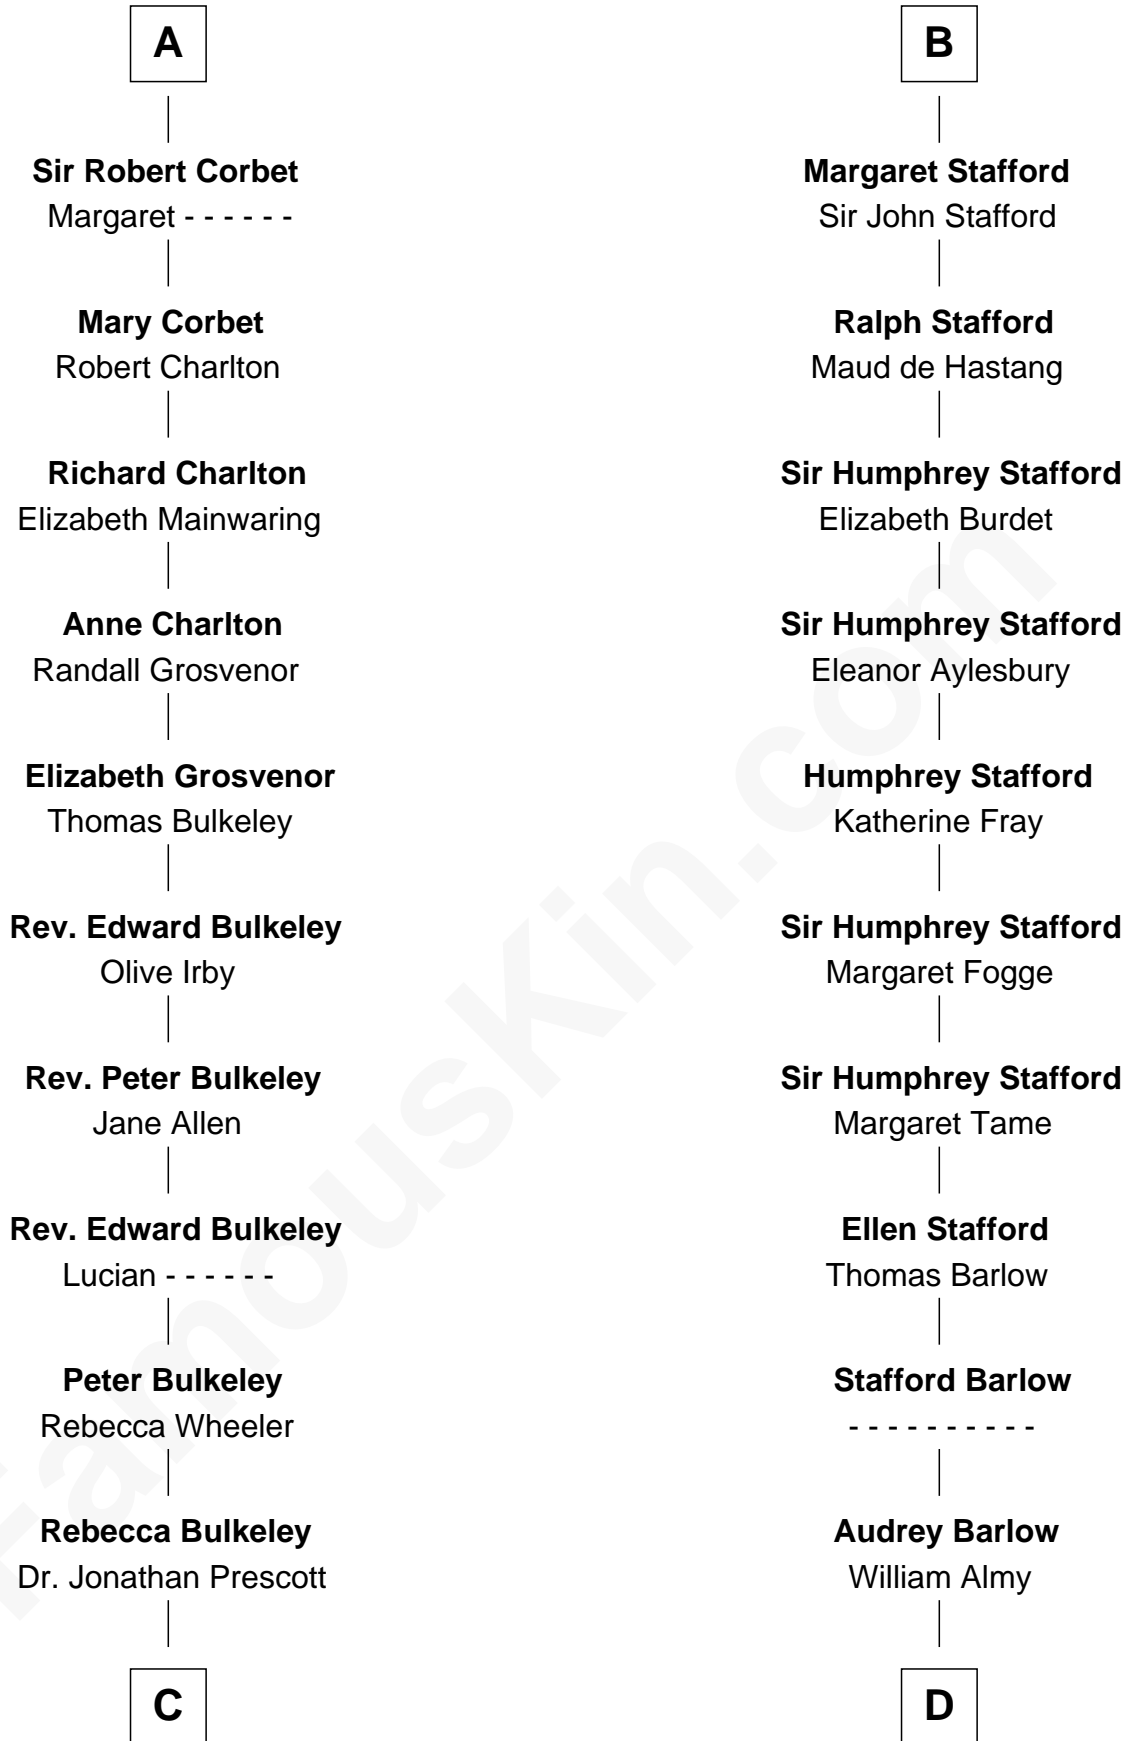

FamousKin.com

Relationship Chart of

Samuel Prescott

Completed Paul Revere's Midnight Ride

18th cousin 2 times removed of

William Ellery

Signer of the Declaration of Independence

Ralph Paynell

C

Dr. Abel Prescott

Abigail Brigham

Samuel Prescott

Completed Paul Revere's Ride

D

Christopher Almy

Elizabeth Cornell

Col. Job Almy

Ann Lawton

Elizabeth Almy

William Ellery

William Ellery

Signer of Declaration of Independence