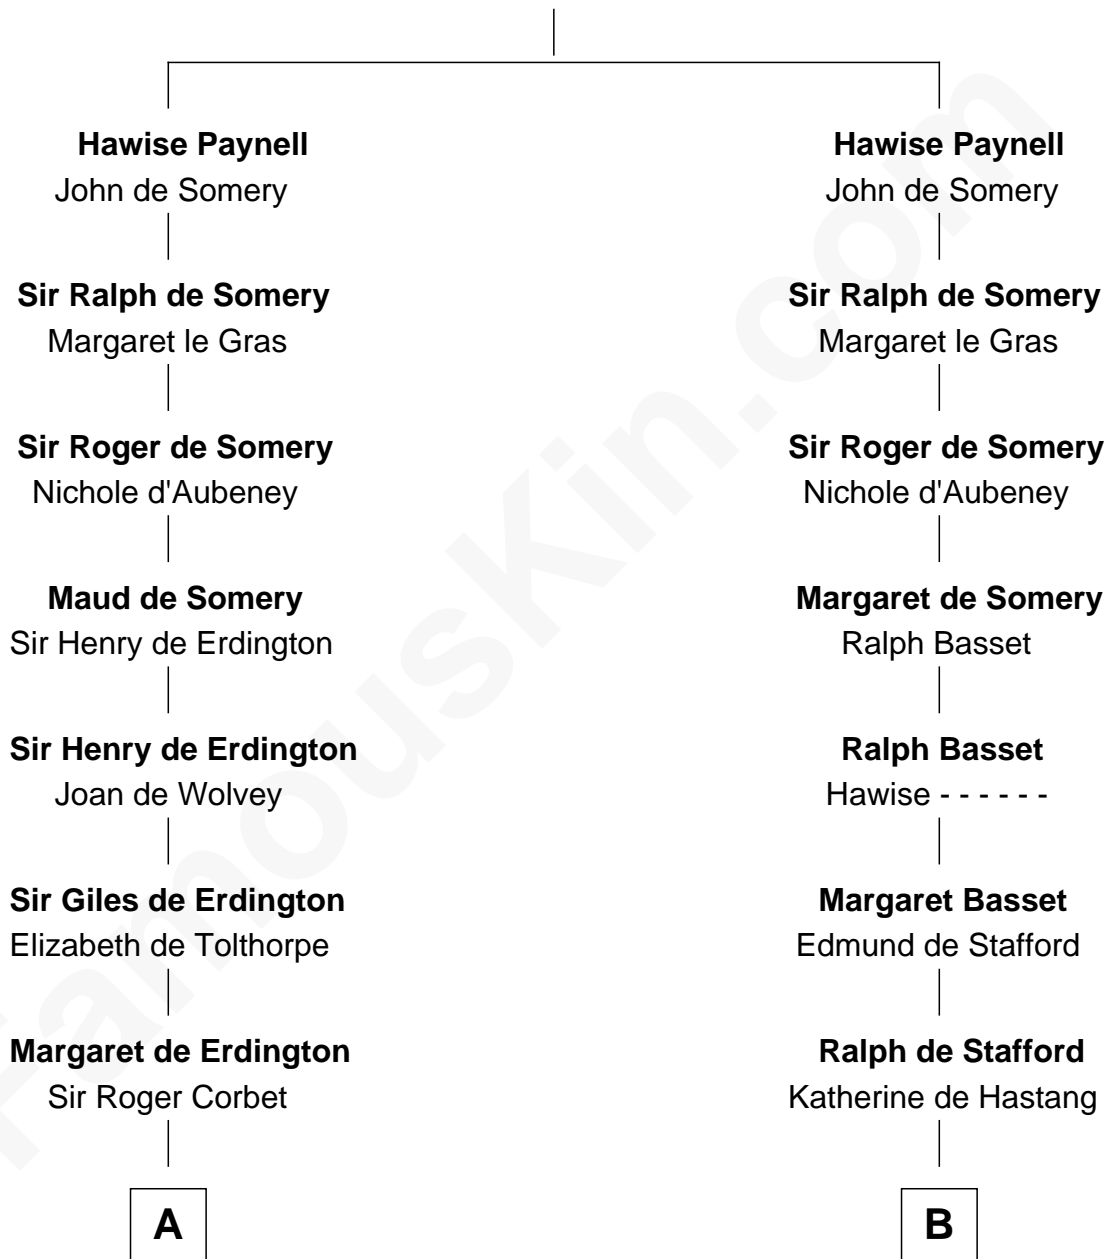

FamousKin.com

Relationship Chart of

Samuel Prescott

Completed Paul Revere's Midnight Ride

18th cousin 2 times removed of

William Ellery

Signer of the Declaration of Independence

Ralph Paynell

C

Dr. Abel Prescott

Abigail Brigham

Samuel Prescott

Completed Paul Revere's Ride

D

Christopher Almy

Elizabeth Cornell