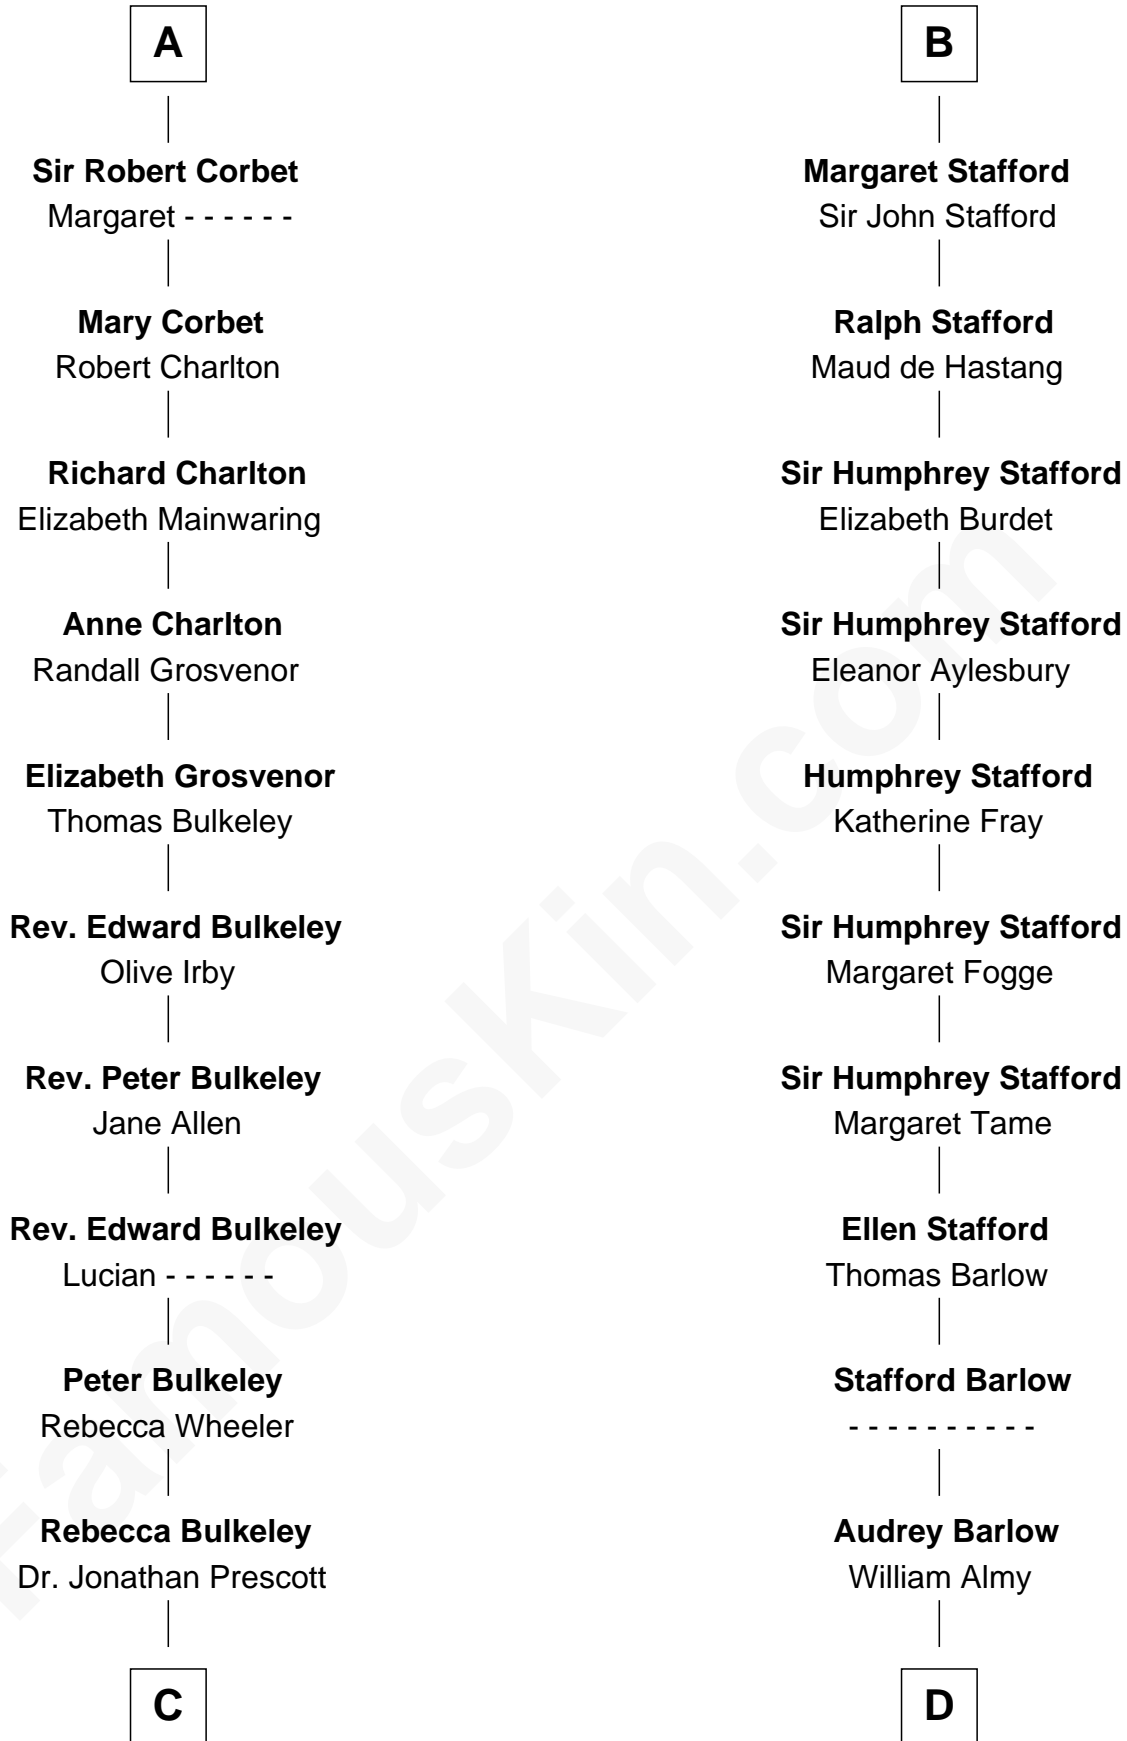

FamousKin.com

Relationship Chart of

Samuel Prescott

Completed Paul Revere's Midnight Ride

18th cousin 2 times removed of

William Ellery

Signer of the Declaration of Independence

Sir Ranulf de Gernons

Maud of Gloucester

Hugh de Kevelioc
Bertrade de Montfort

Mabel of Chester
William d'Aubeney

Nichole d'Aubeney
Sir Roger de Somery

Maud de Somery
Sir Henry de Erdington

Sir Henry de Erdington
Joan de Wolvey

Sir Giles de Erdington
Elizabeth de Tolthorpe

Margaret de Erdington
Sir Roger Corbet

A

Hugh de Kevelioc
Bertrade de Montfort

Mabel of Chester
William d'Aubeney

Nichole d'Aubeney
Sir Roger de Somery

Margaret de Somery
Ralph Basset

Ralph Basset
Hawise - - - - -

Margaret Basset
Edmund de Stafford

Ralph de Stafford
Katherine de Hastang

B

C

Dr. Abel Prescott
Abigail Brigham

Samuel Prescott
Completed Paul Revere's Ride

D