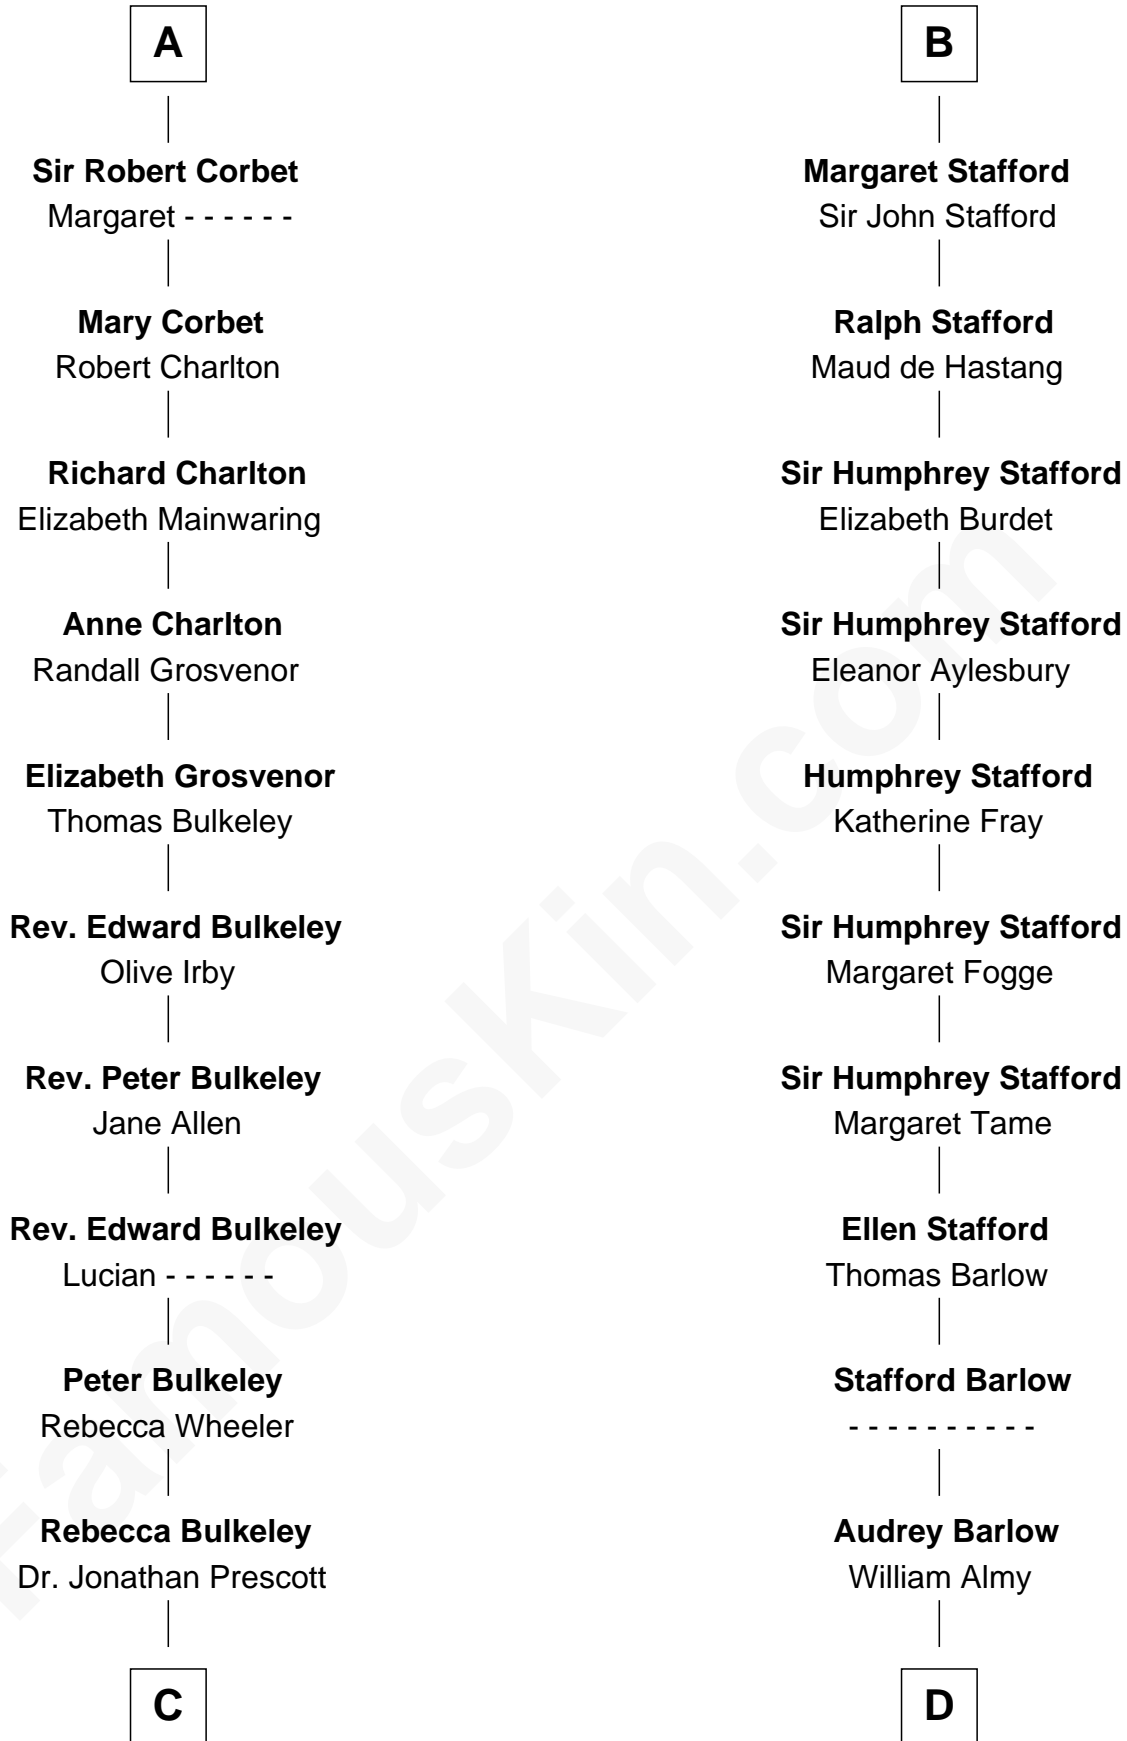

FamousKin.com

Relationship Chart of

Samuel Prescott

Completed Paul Revere's Midnight Ride

18th cousin 2 times removed of

William Ellery

Signer of the Declaration of Independence

James de St. Hilary

Aveline - - - - -

Maud de St. Hilary

William d'Aubenev

William d'Aubenev

Mabel of Chester

Nichole d'Aubenev

Sir Roger de Somery

Maud de Somery

Ralph Basset

Hawise - - - - -

Margaret Basset

Edmund de Stafford

Ralph de Stafford

Katherine de Hastang

B

C

Dr. Abel Prescott
Abigail Brigham

Samuel Prescott
Completed Paul Revere's Ride

D

Christopher Almy
Elizabeth Cornell

Col. Job Almy
Ann Lawton

Elizabeth Almy
William Ellery

William Ellery
Signer of Declaration of Independence