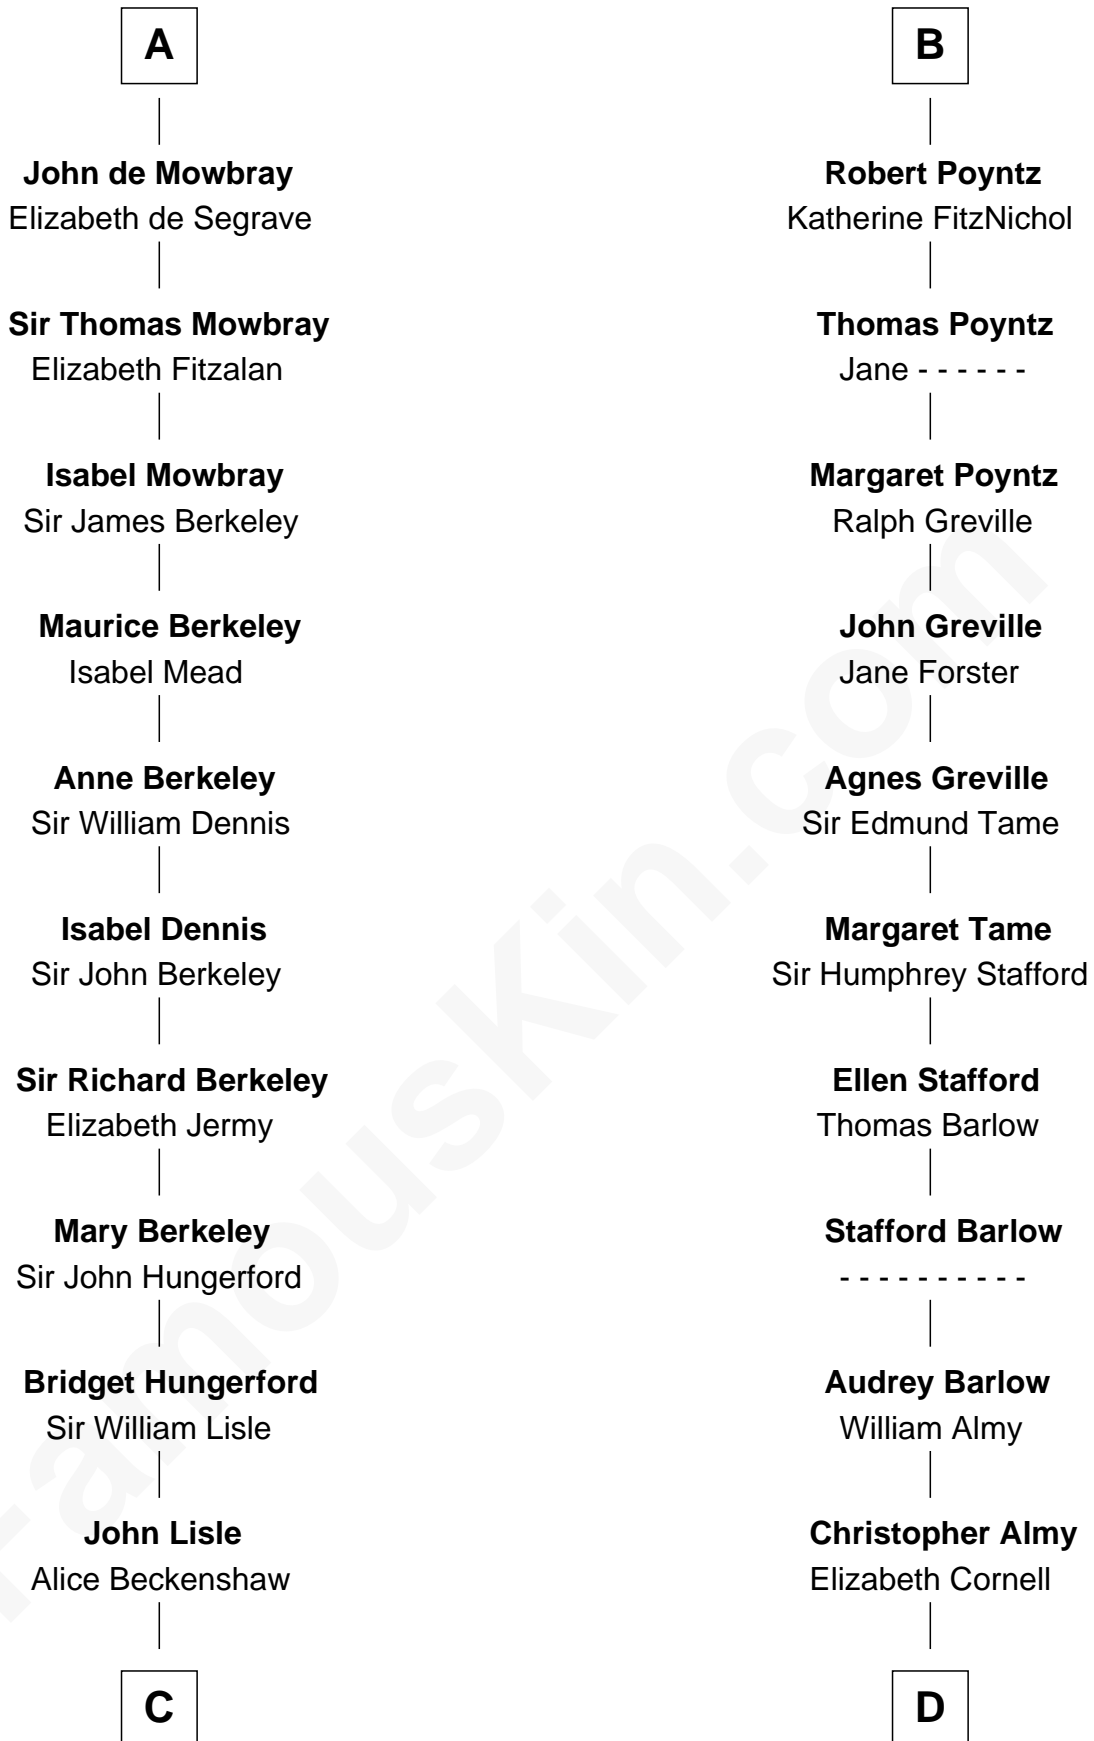

FamousKin.com

Relationship Chart of

Samuel Prescott

Completed Paul Revere's Midnight Ride

19th cousin 2 times removed of

William Ellery

Signer of the Declaration of Independence

C

Alice Lisle
John Hoar

Elizabeth Hoar
Jonathan Prescott

Dr. Jonathan Prescott
Rebecca Bulkeley

Dr. Abel Prescott
Abigail Brigham

Samuel Prescott
Completed Paul Revere's Ride

D

Col. Job Almy
Ann Lawton

Elizabeth Almy
William Ellery

William Ellery
Signer of Declaration of Independence