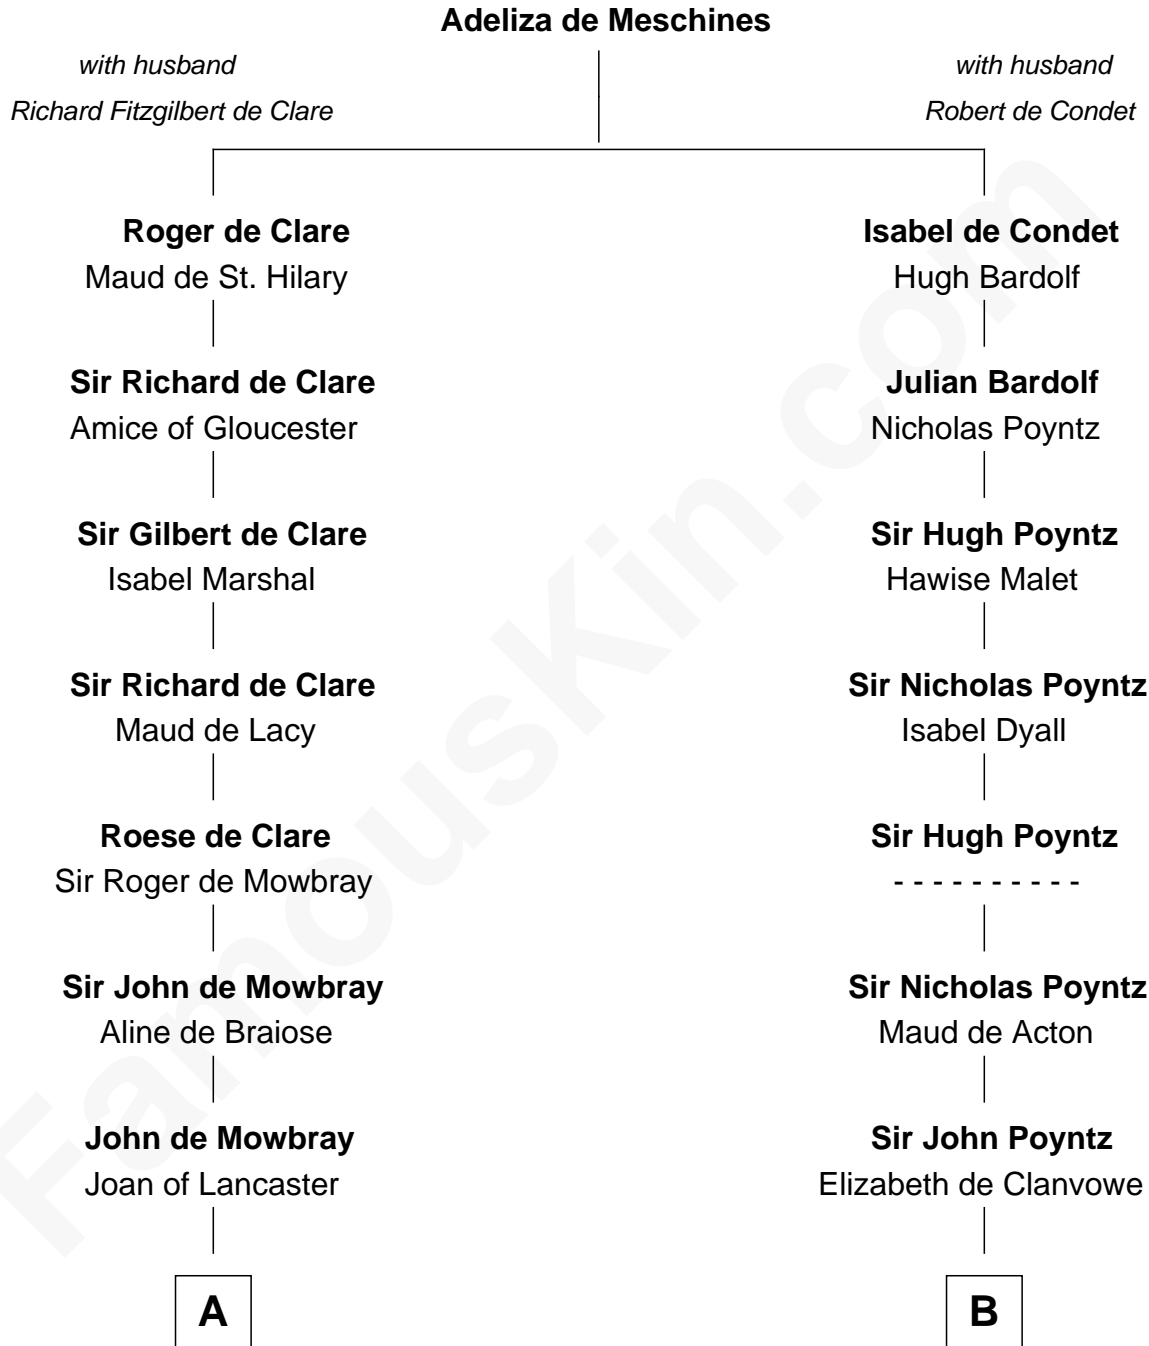

FamousKin.com

Relationship Chart of

Samuel Prescott

Completed Paul Revere's Midnight Ride

19th cousin 2 times removed of

William Ellery

Signer of the Declaration of Independence

C

Alice Lisle
John Hoar

Elizabeth Hoar
Jonathan Prescott

Dr. Jonathan Prescott
Rebecca Bulkeley

Dr. Abel Prescott
Abigail Brigham

Samuel Prescott
Completed Paul Revere's Ride

D

Col. Job Almy
Ann Lawton

Elizabeth Almy
William Ellery

William Ellery
Signer of Declaration of Independence