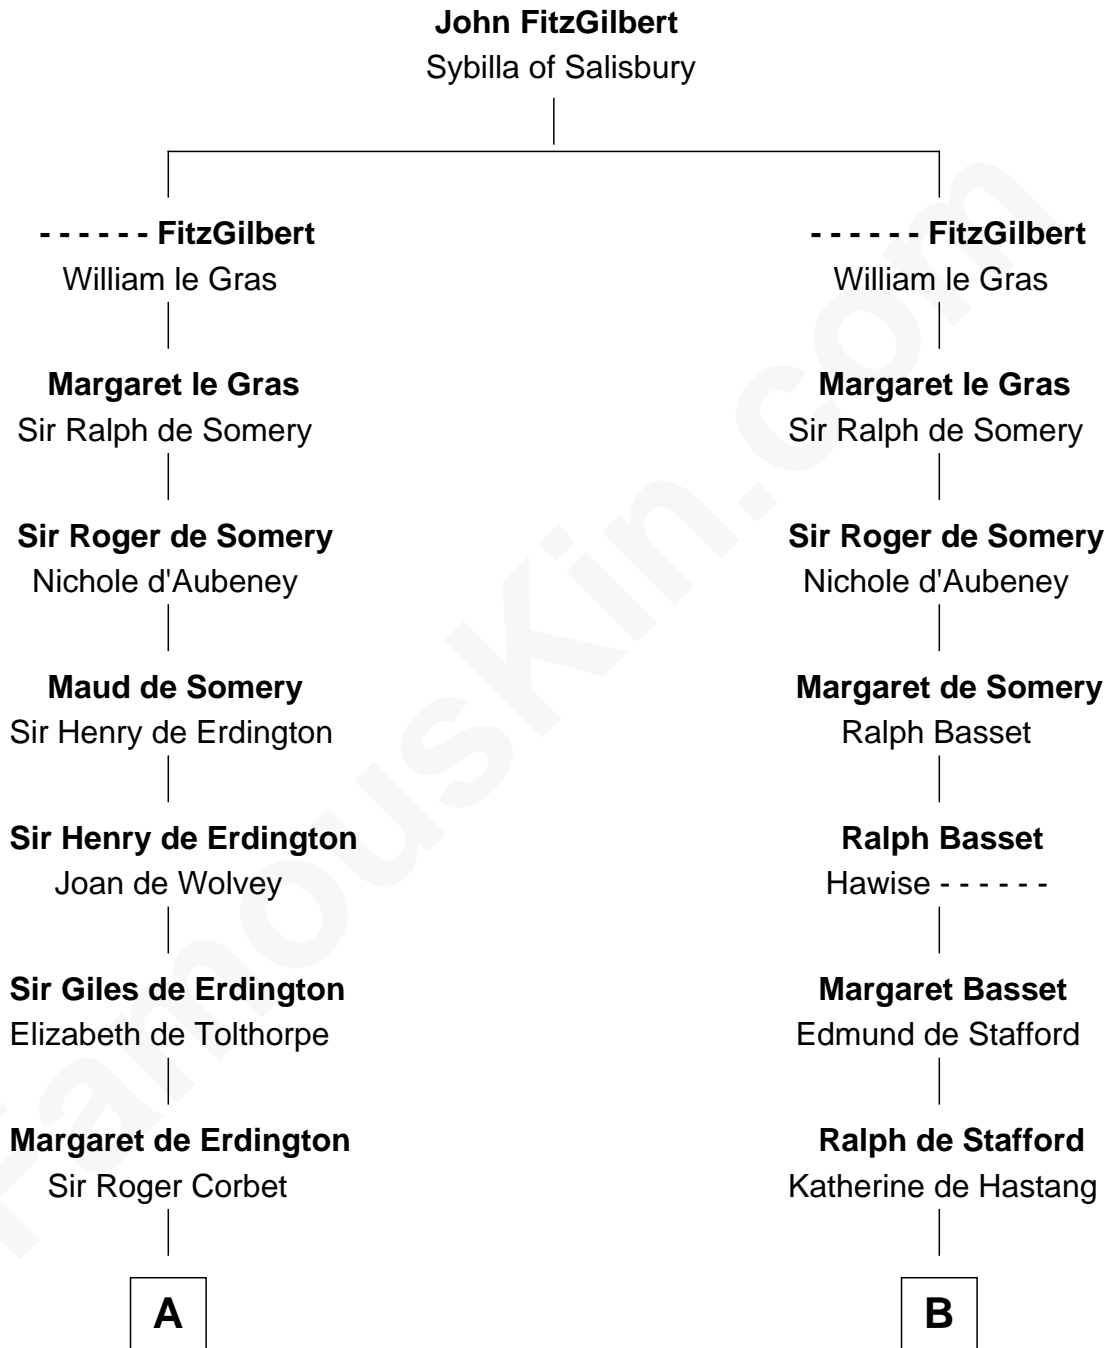

FamousKin.com

Relationship Chart of

Samuel Prescott

Completed Paul Revere's Midnight Ride

18th cousin 2 times removed of

William Ellery

Signer of the Declaration of Independence

C

Dr. Abel Prescott
Abigail Brigham

Samuel Prescott
Completed Paul Revere's Ride

D

Christopher Almy
Elizabeth Cornell

Col. Job Almy
Ann Lawton

Elizabeth Almy
William Ellery

William Ellery
Signer of Declaration of Independence