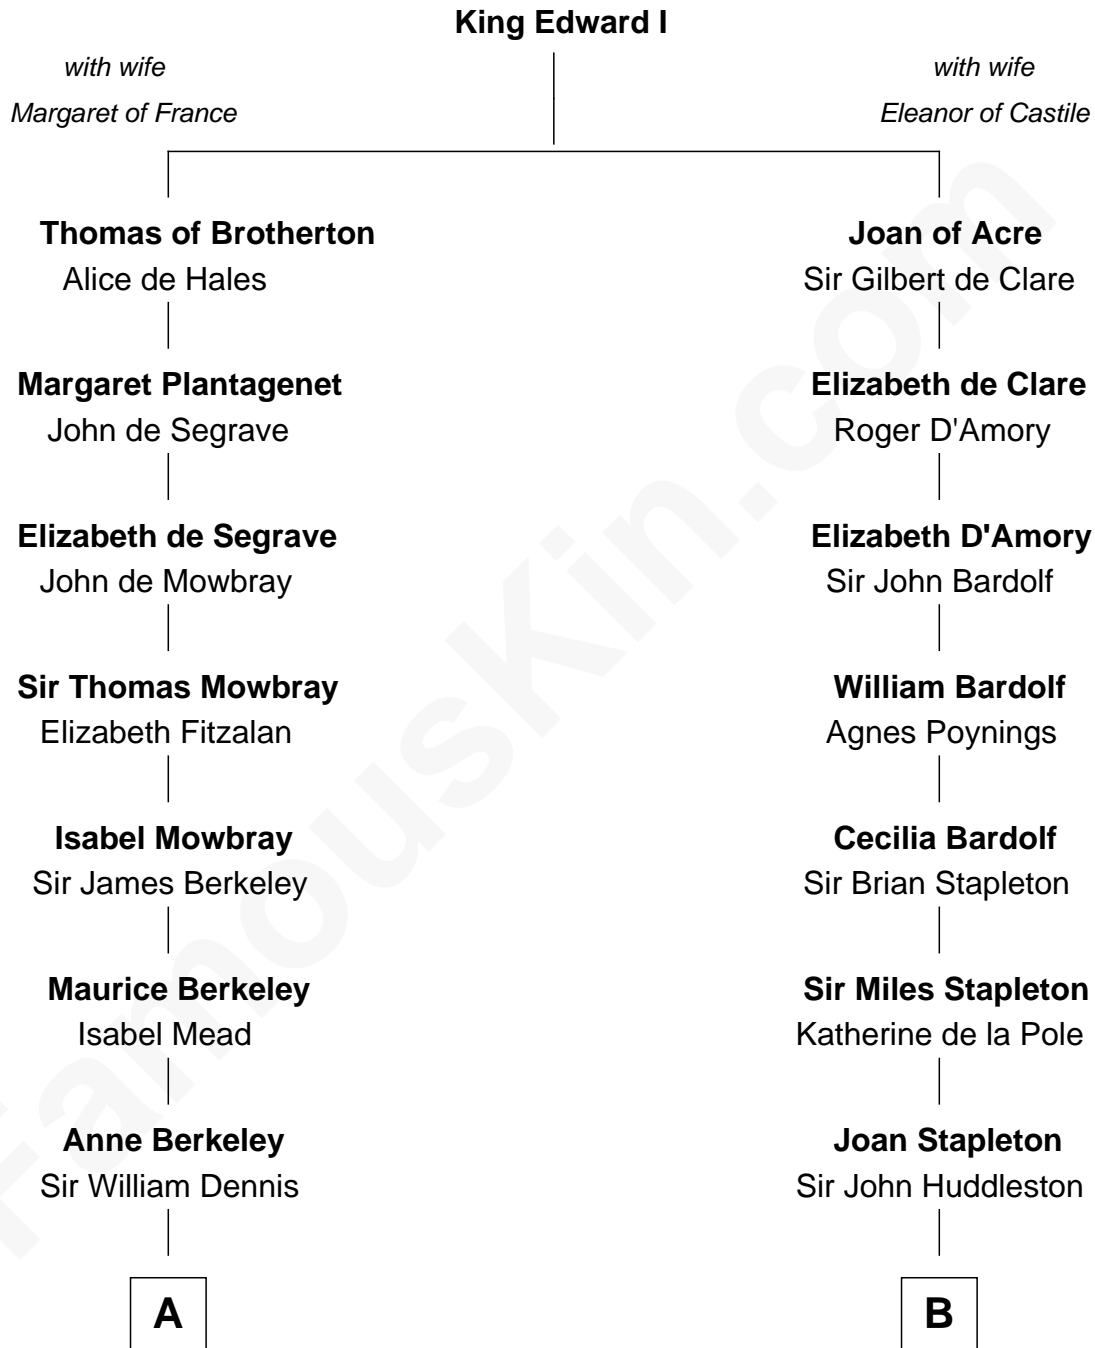

FamousKin.com

Relationship Chart of

Samuel Prescott

Completed Paul Revere's Midnight Ride

16th cousin of

Fletcher Christian

Leader of the mutiny on the Bounty