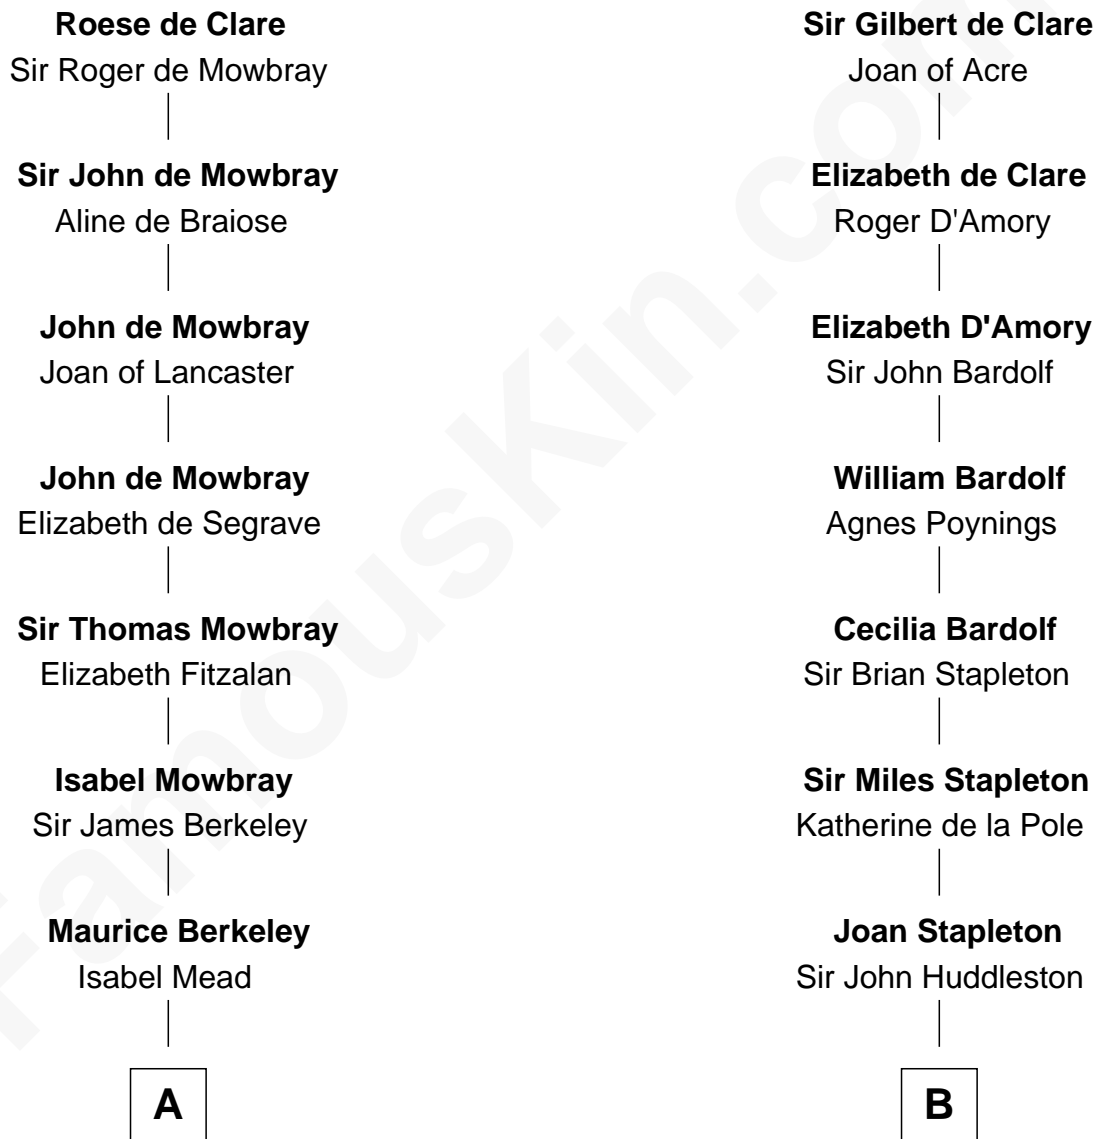

FamousKin.com

Relationship Chart of

Samuel Prescott

Completed Paul Revere's Midnight Ride

16th cousin 1 time removed of

Fletcher Christian

Leader of the mutiny on the Bounty

Sir Richard de Clare

Maud de Lacy

A

Anne Berkeley
Sir William Dennis

Isabel Dennis
Sir John Berkeley

Sir Richard Berkeley
Elizabeth Jermy

Mary Berkeley
Sir John Hungerford

Bridget Hungerford
Sir William Lisle

John Lisle
Alice Beckenshaw