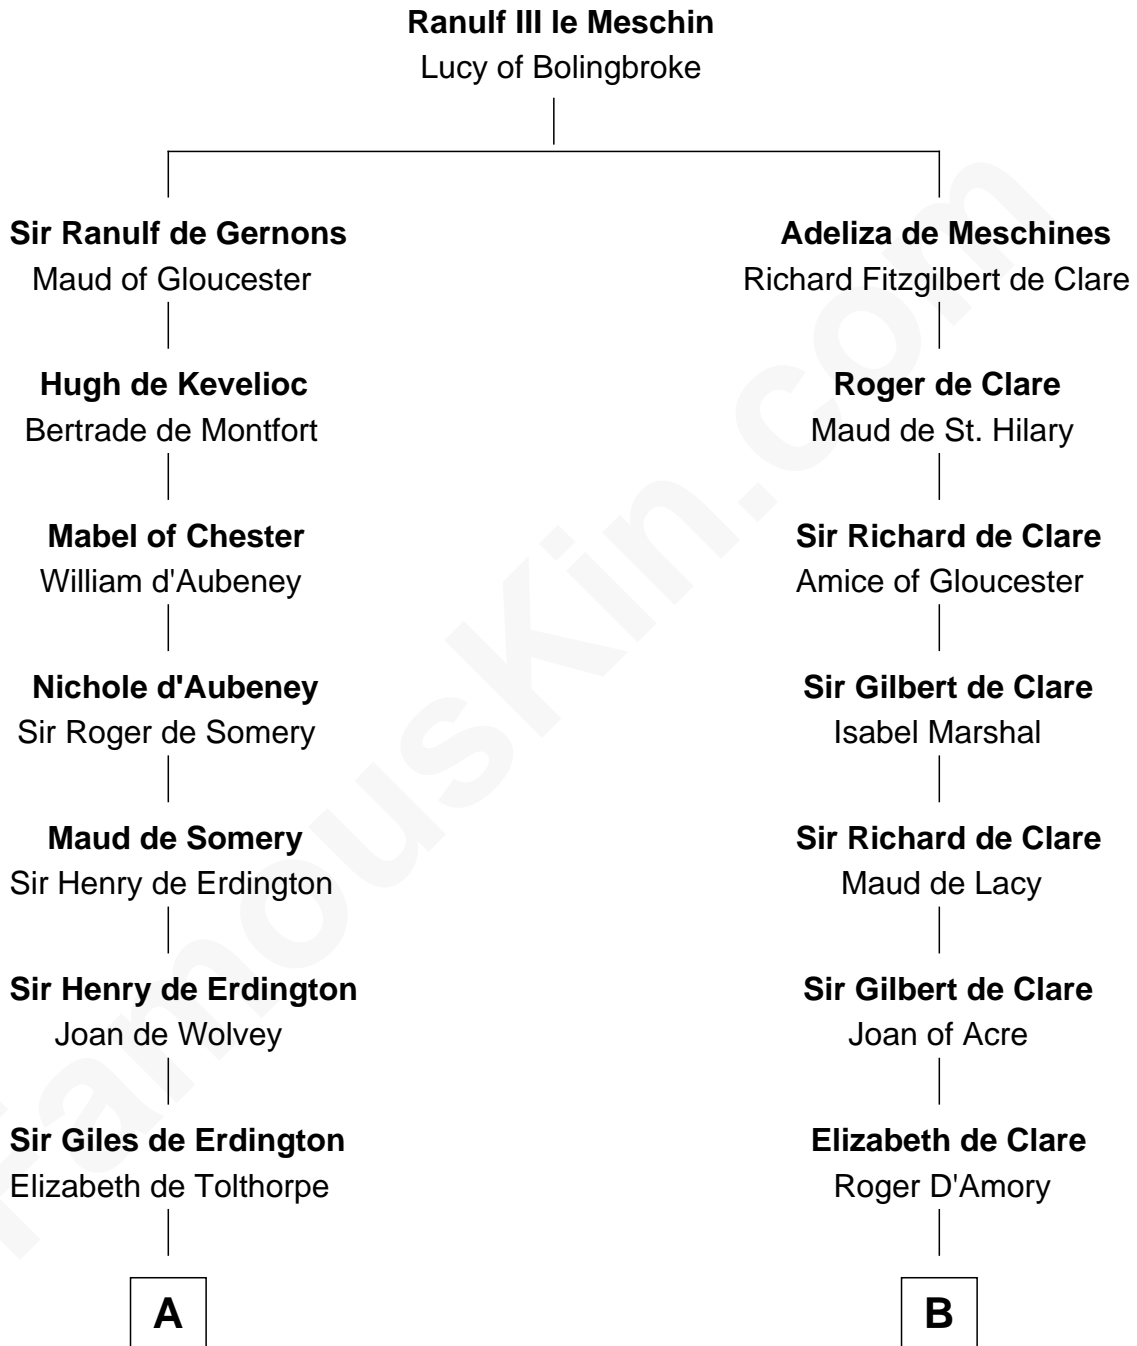

FamousKin.com

Relationship Chart of

Samuel Prescott

Completed Paul Revere's Midnight Ride

19th cousin 2 times removed of

Fletcher Christian

Leader of the mutiny on the Bounty

C

Rebecca Bulkeley
Dr. Jonathan Prescott

Dr. Abel Prescott
Abigail Brigham

Samuel Prescott
Completed Paul Revere's Ride

D

Mary Huddleston
John Senhouse

Humphrey Senhouse
Eleanor Kirkby

Bridget Senhouse
John Christian

Charles Christian
Anne Dixon

Fletcher Christian
Leader of the mutiny on the Bounty

FamousKin.com