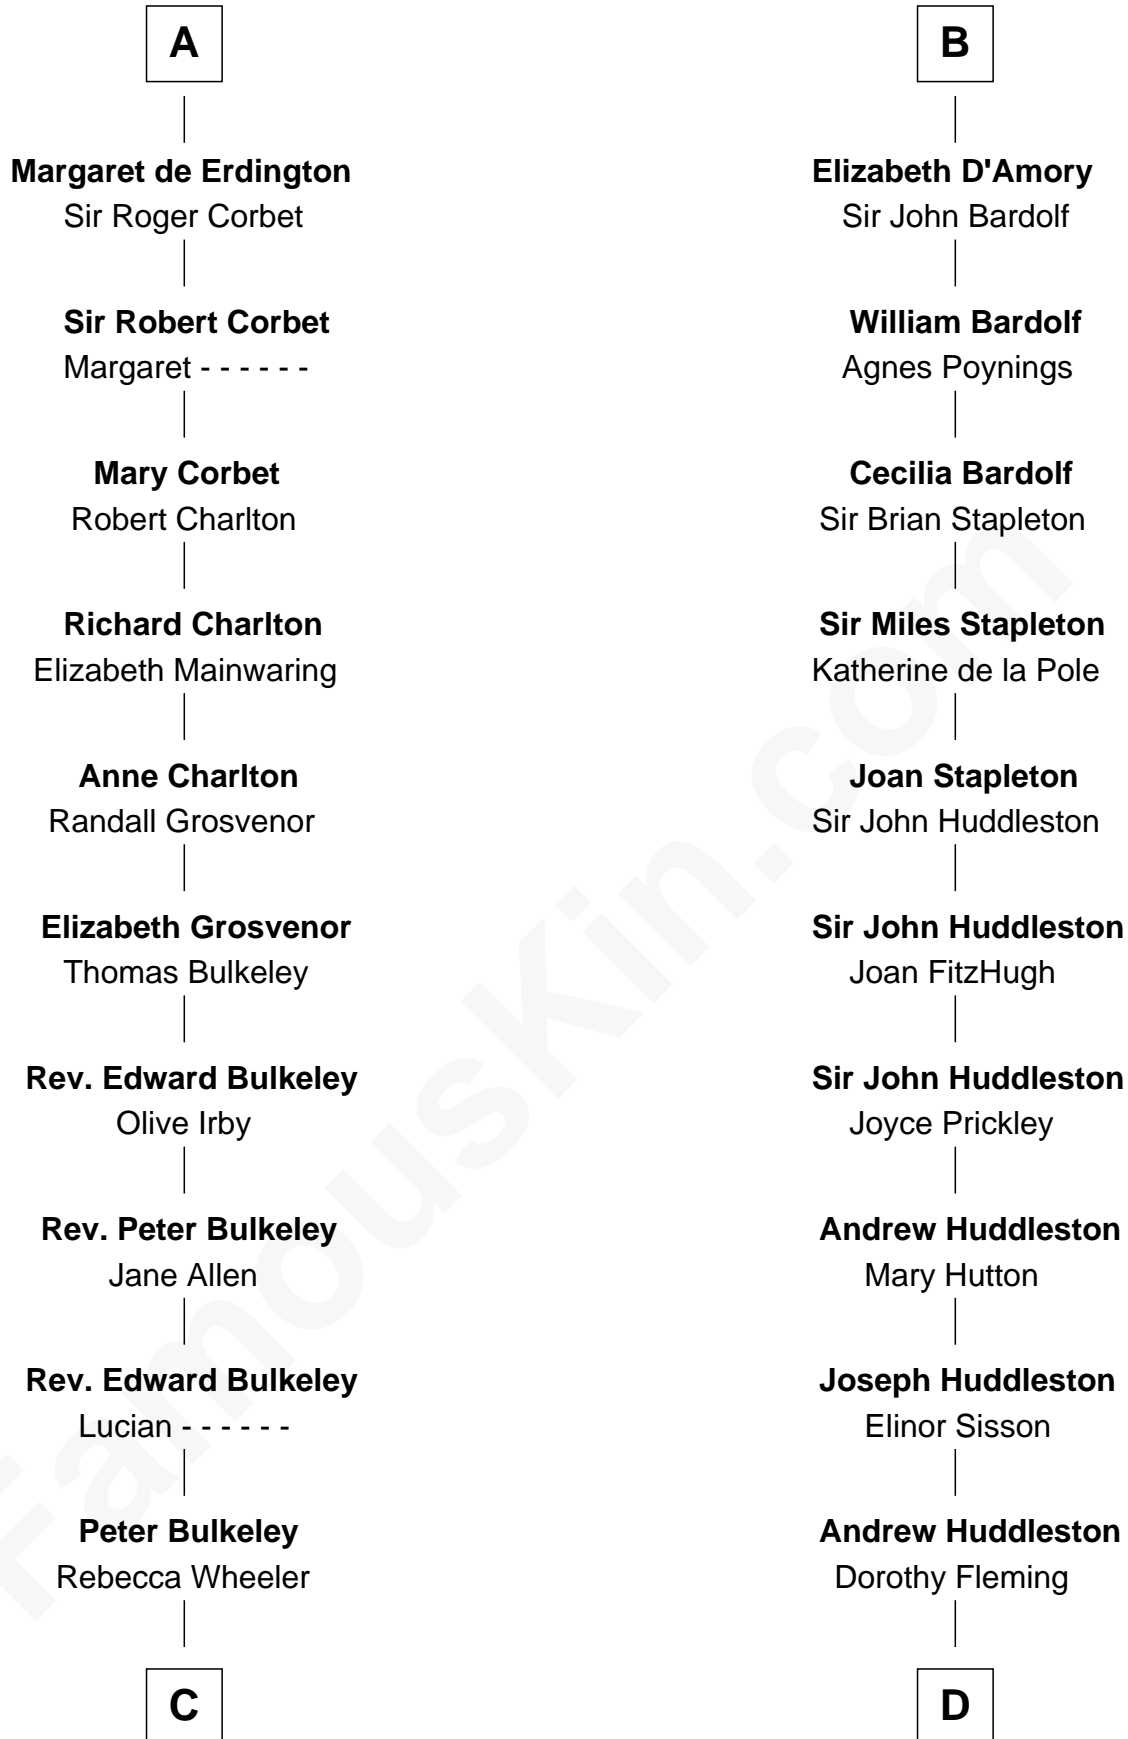

FamousKin.com

Relationship Chart of

Samuel Prescott

Completed Paul Revere's Midnight Ride

19th cousin 2 times removed of

Fletcher Christian

Leader of the mutiny on the Bounty

C

Rebecca Bulkeley
Dr. Jonathan Prescott

Dr. Abel Prescott
Abigail Brigham

Samuel Prescott
Completed Paul Revere's Ride

D

Mary Huddleston
John Senhouse

Humphrey Senhouse
Eleanor Kirkby

Bridget Senhouse
John Christian

Charles Christian
Anne Dixon

Fletcher Christian
Leader of the mutiny on the Bounty

FamousKin.com