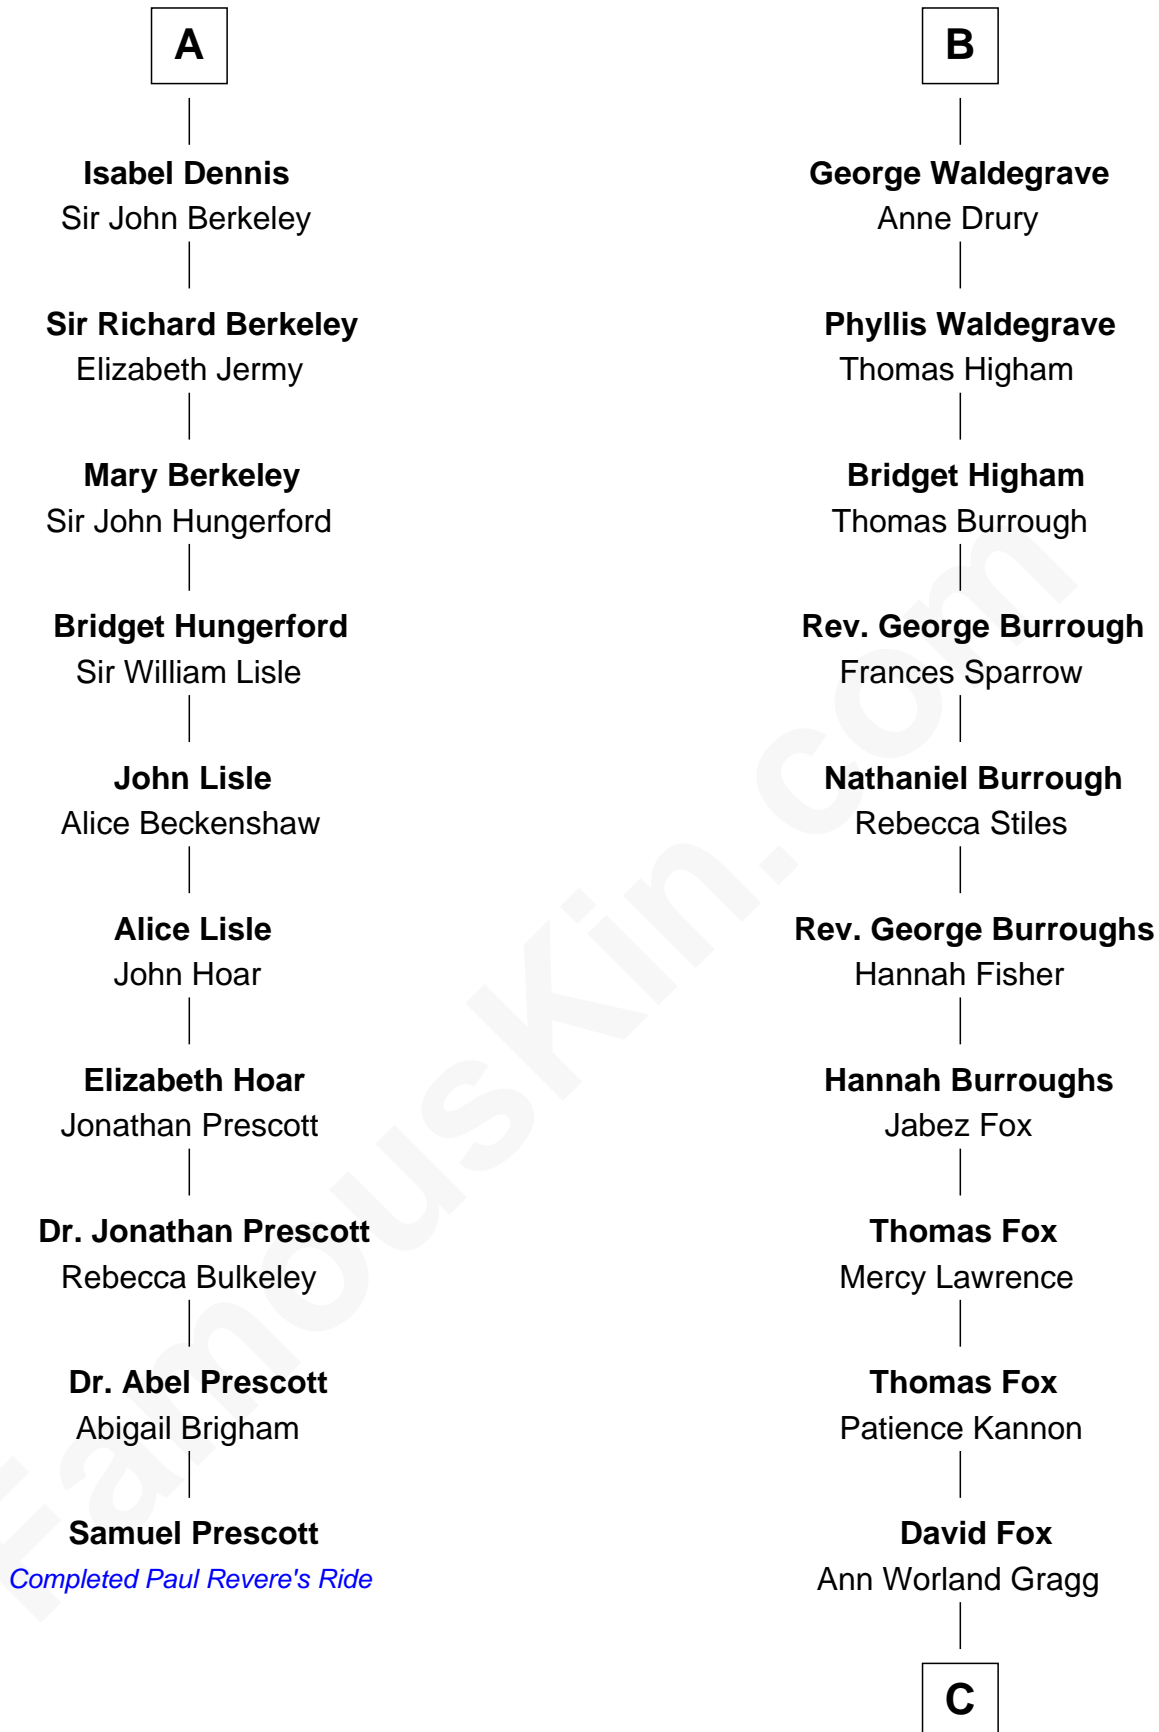

FamousKin.com

Relationship Chart of

Samuel Prescott

Completed Paul Revere's Midnight Ride

16th cousin 5 times removed of

Bob Moore

Co-Founder, Bob's Red Mill

C

Morris Fox

Sarah A. Smith

Violette Fox

Daniel Francis Learnard

Clinton Morris Learnard

Gertrude Maud Yost

Doris Dell Learnard

Kenneth Earl Moore

Bob Moore

Co-Founder, Bob's Red Mill