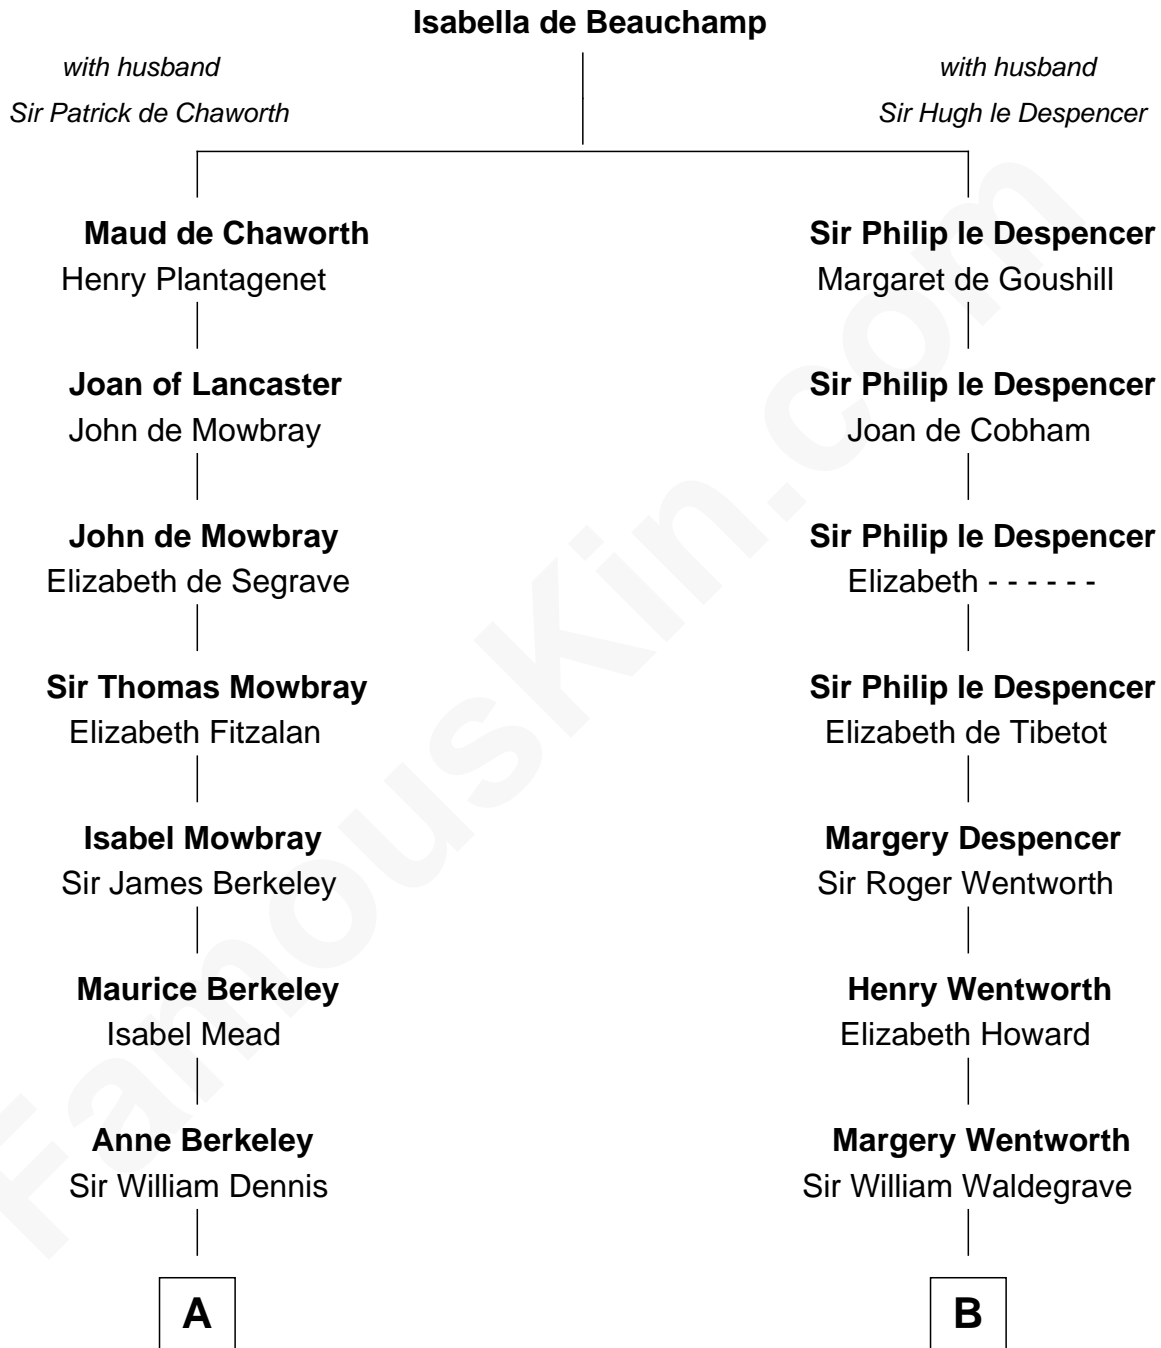

FamousKin.com

Relationship Chart of

Samuel Prescott

Completed Paul Revere's Midnight Ride

16th cousin 5 times removed of

Bob Moore

Co-Founder, Bob's Red Mill

C

Morris Fox

Sarah A. Smith

Violette Fox

Daniel Francis Learnard

Clinton Morris Learnard

Gertrude Maud Yost

Doris Dell Learnard

Kenneth Earl Moore

Bob Moore

Co-Founder, Bob's Red Mill